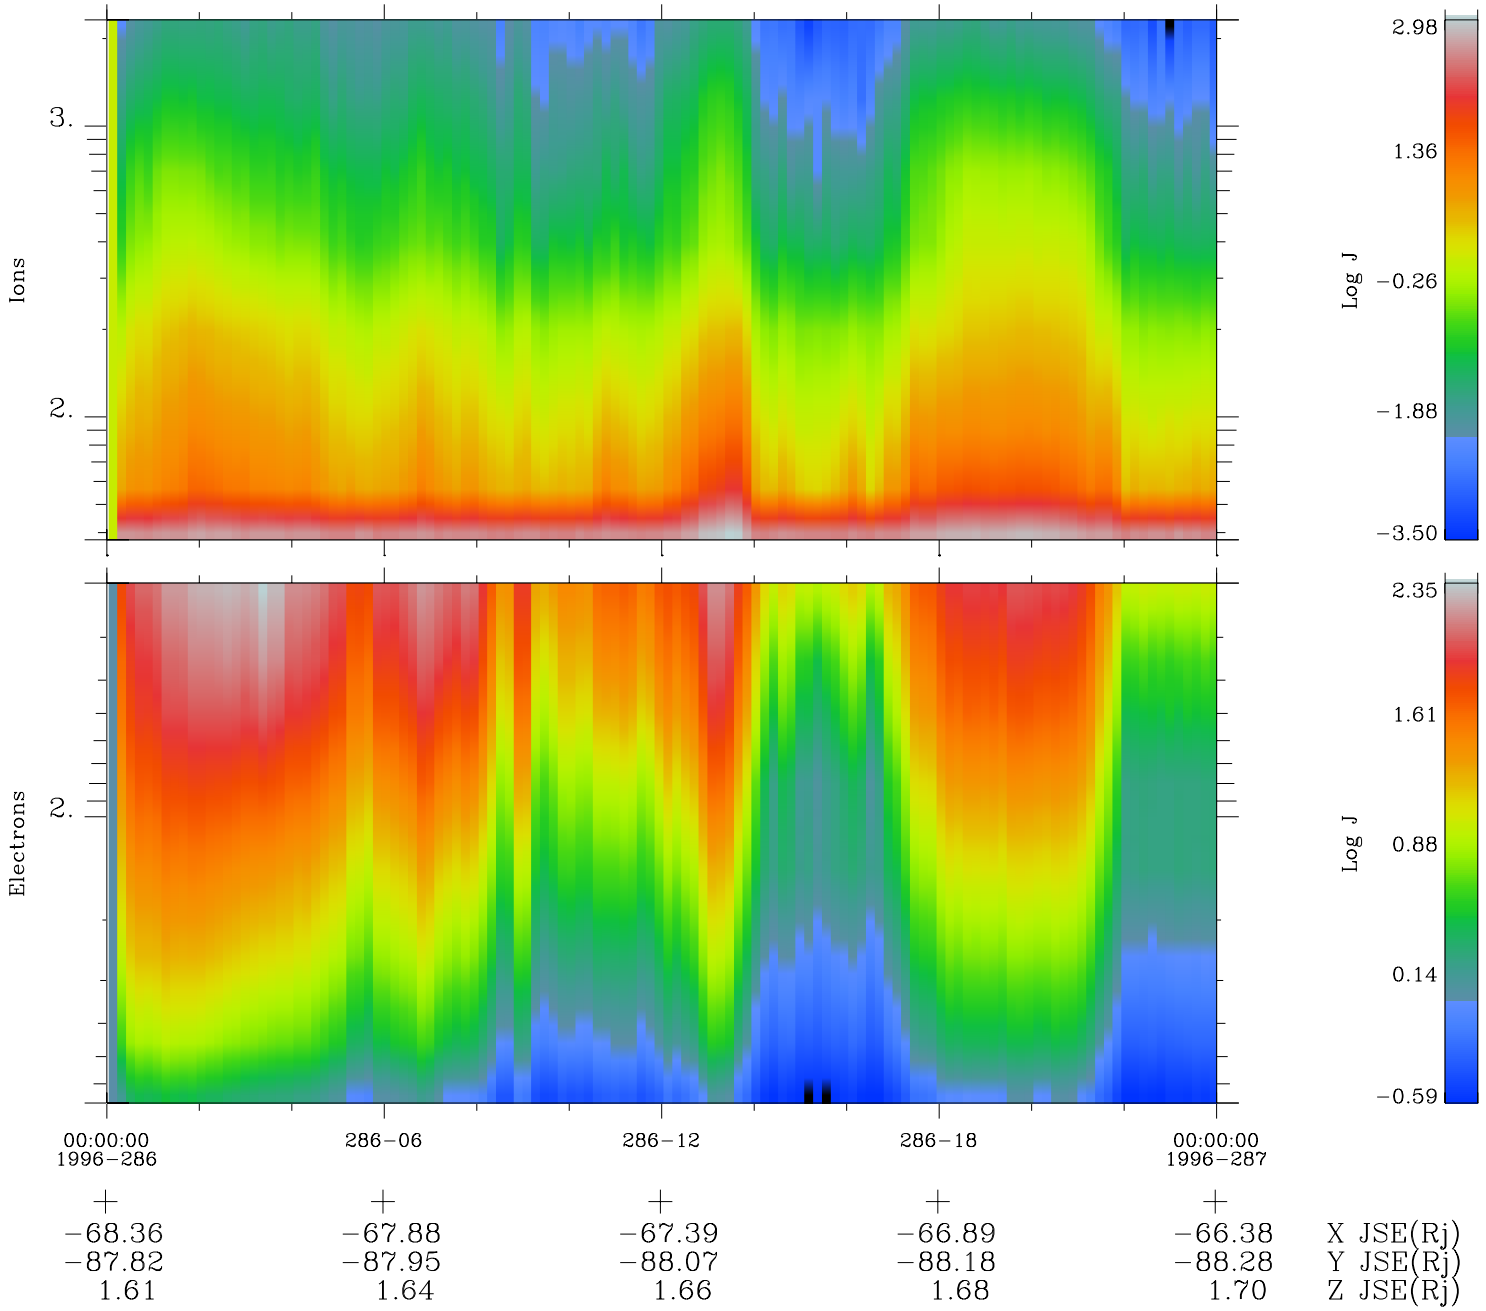

Galileo EPD Real Time Omni Spectrum 96286

Software Version: RTSPEC_OMNI V 1.20
 Data Production: 06-03-00
 Plot Production: Fri Sep 14 18:14:18 2001
 Color File: wondr3
 Geofactor File: 1.1

◇ = Jupiter look direction
 □ = Corotation look direction