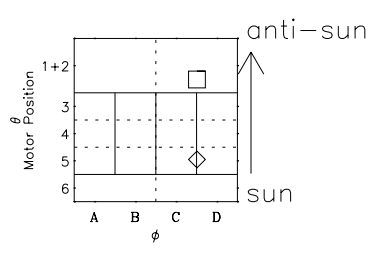

Galileo EPD Real Time Omni Spectrum 96286

Software Version: RTSPEC_OMNI V 1.20
 Data Production: 06-03-00
 Plot Production: Fri Sep 14 18:14:18 2001
 Color File: wondr3
 Geofactor File: 1.1

◇ = Jupiter look direction
 □ = Corotation look direction