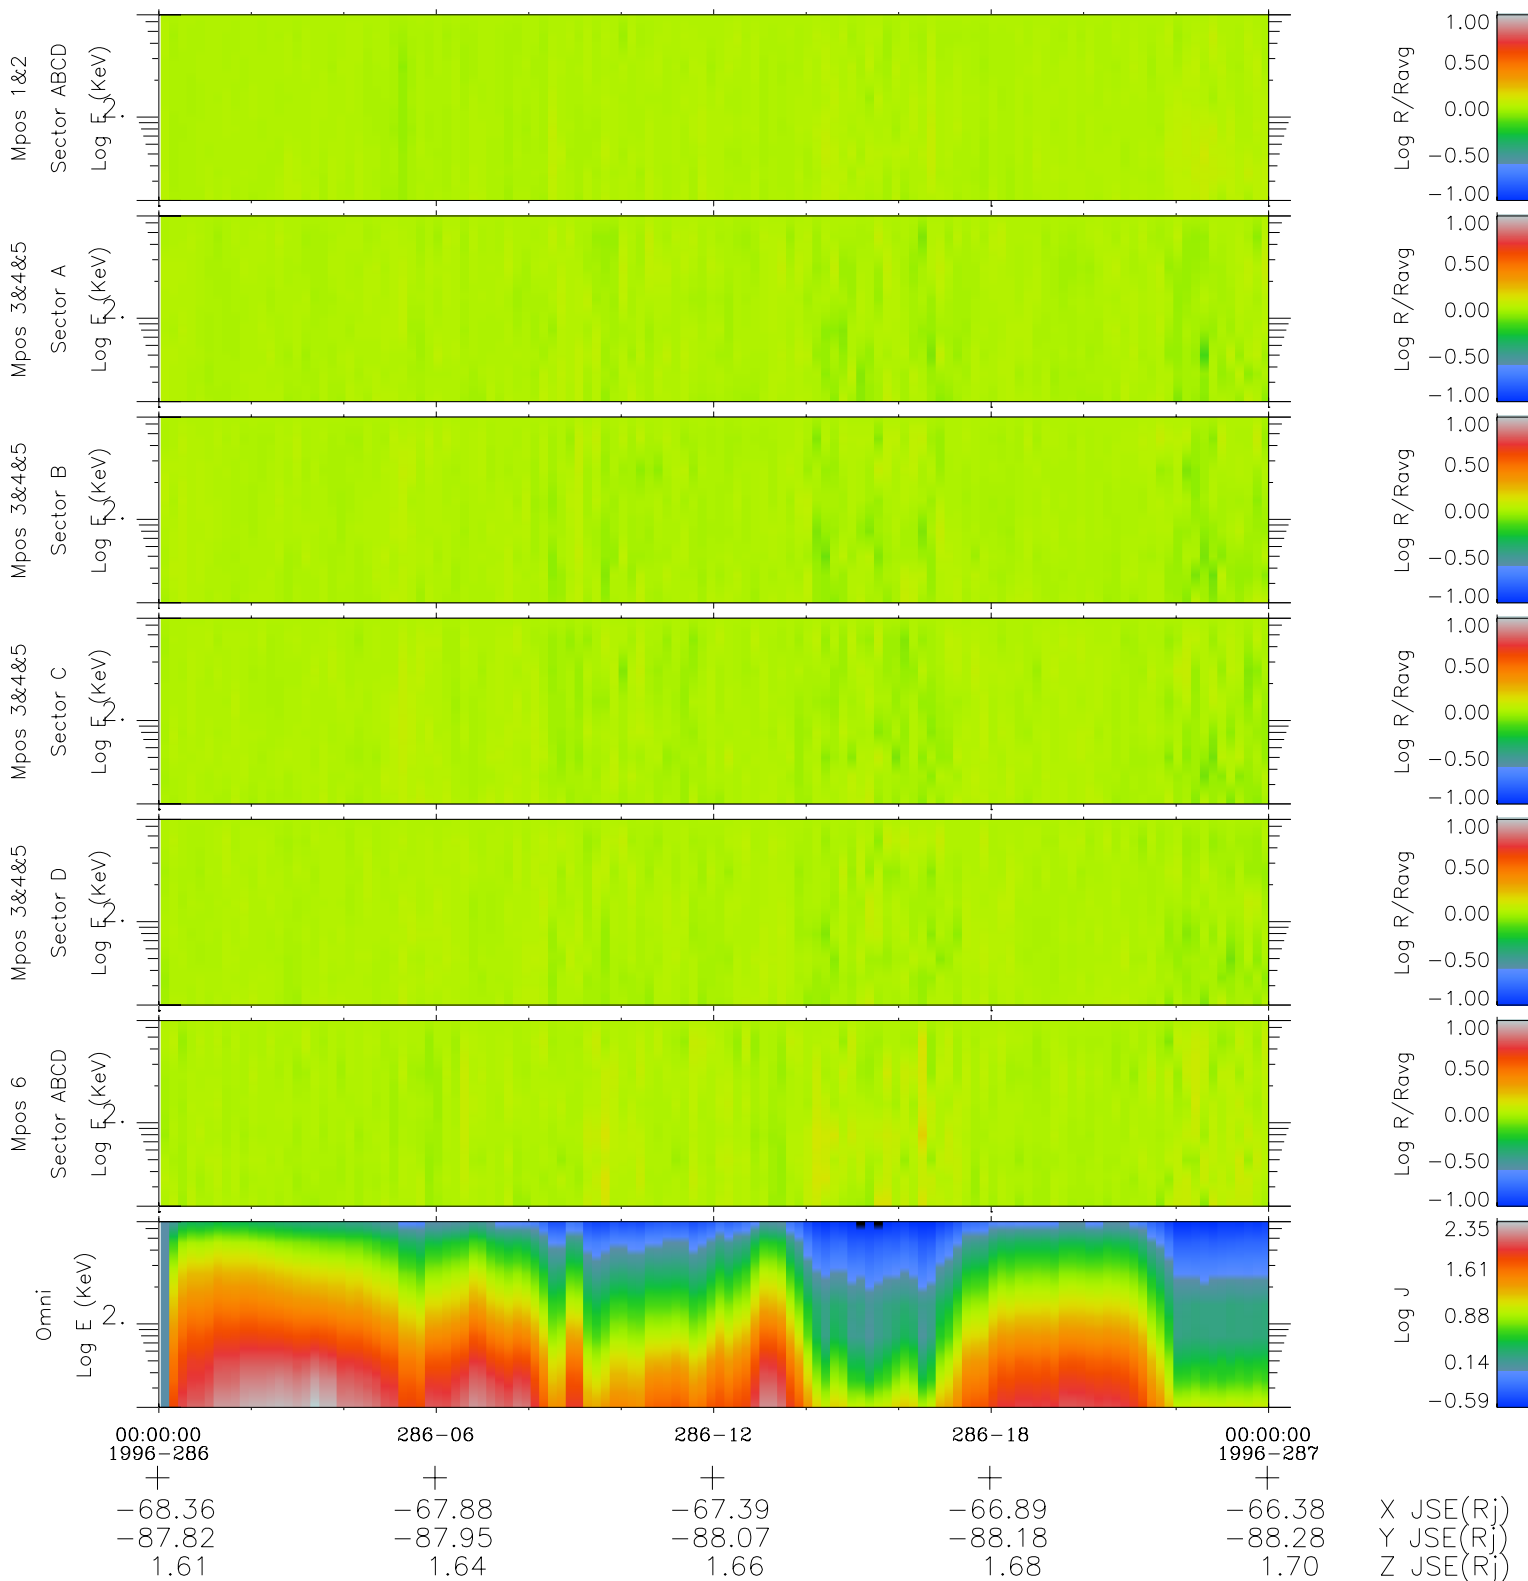

# Galileo EPD Real Time R6 Electrons Spectra 96286

Software Version: RTSPEC\_R6 V 1.20  
 Data Production: 06-03-00  
 Plot Production: Fri Sep 14 18:14:12 2001  
 Color File: wondr3  
 Geofactor File: 1.1

- ◇ = Jupiter look direction
- = Corotation look direction