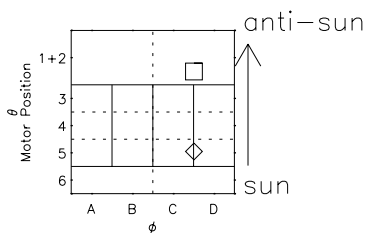

Galileo EPD Real Time R6 Ions Spectra 96286

Software Version: RTSPEC_R6 V 1.20
 Data Production: 06-03-00
 Plot Production: Fri Sep 14 18:14:06 2001
 Color File: wondr3
 Geofactor File: 1.1

- ◇ = Jupiter look direction
- = Corotation look direction