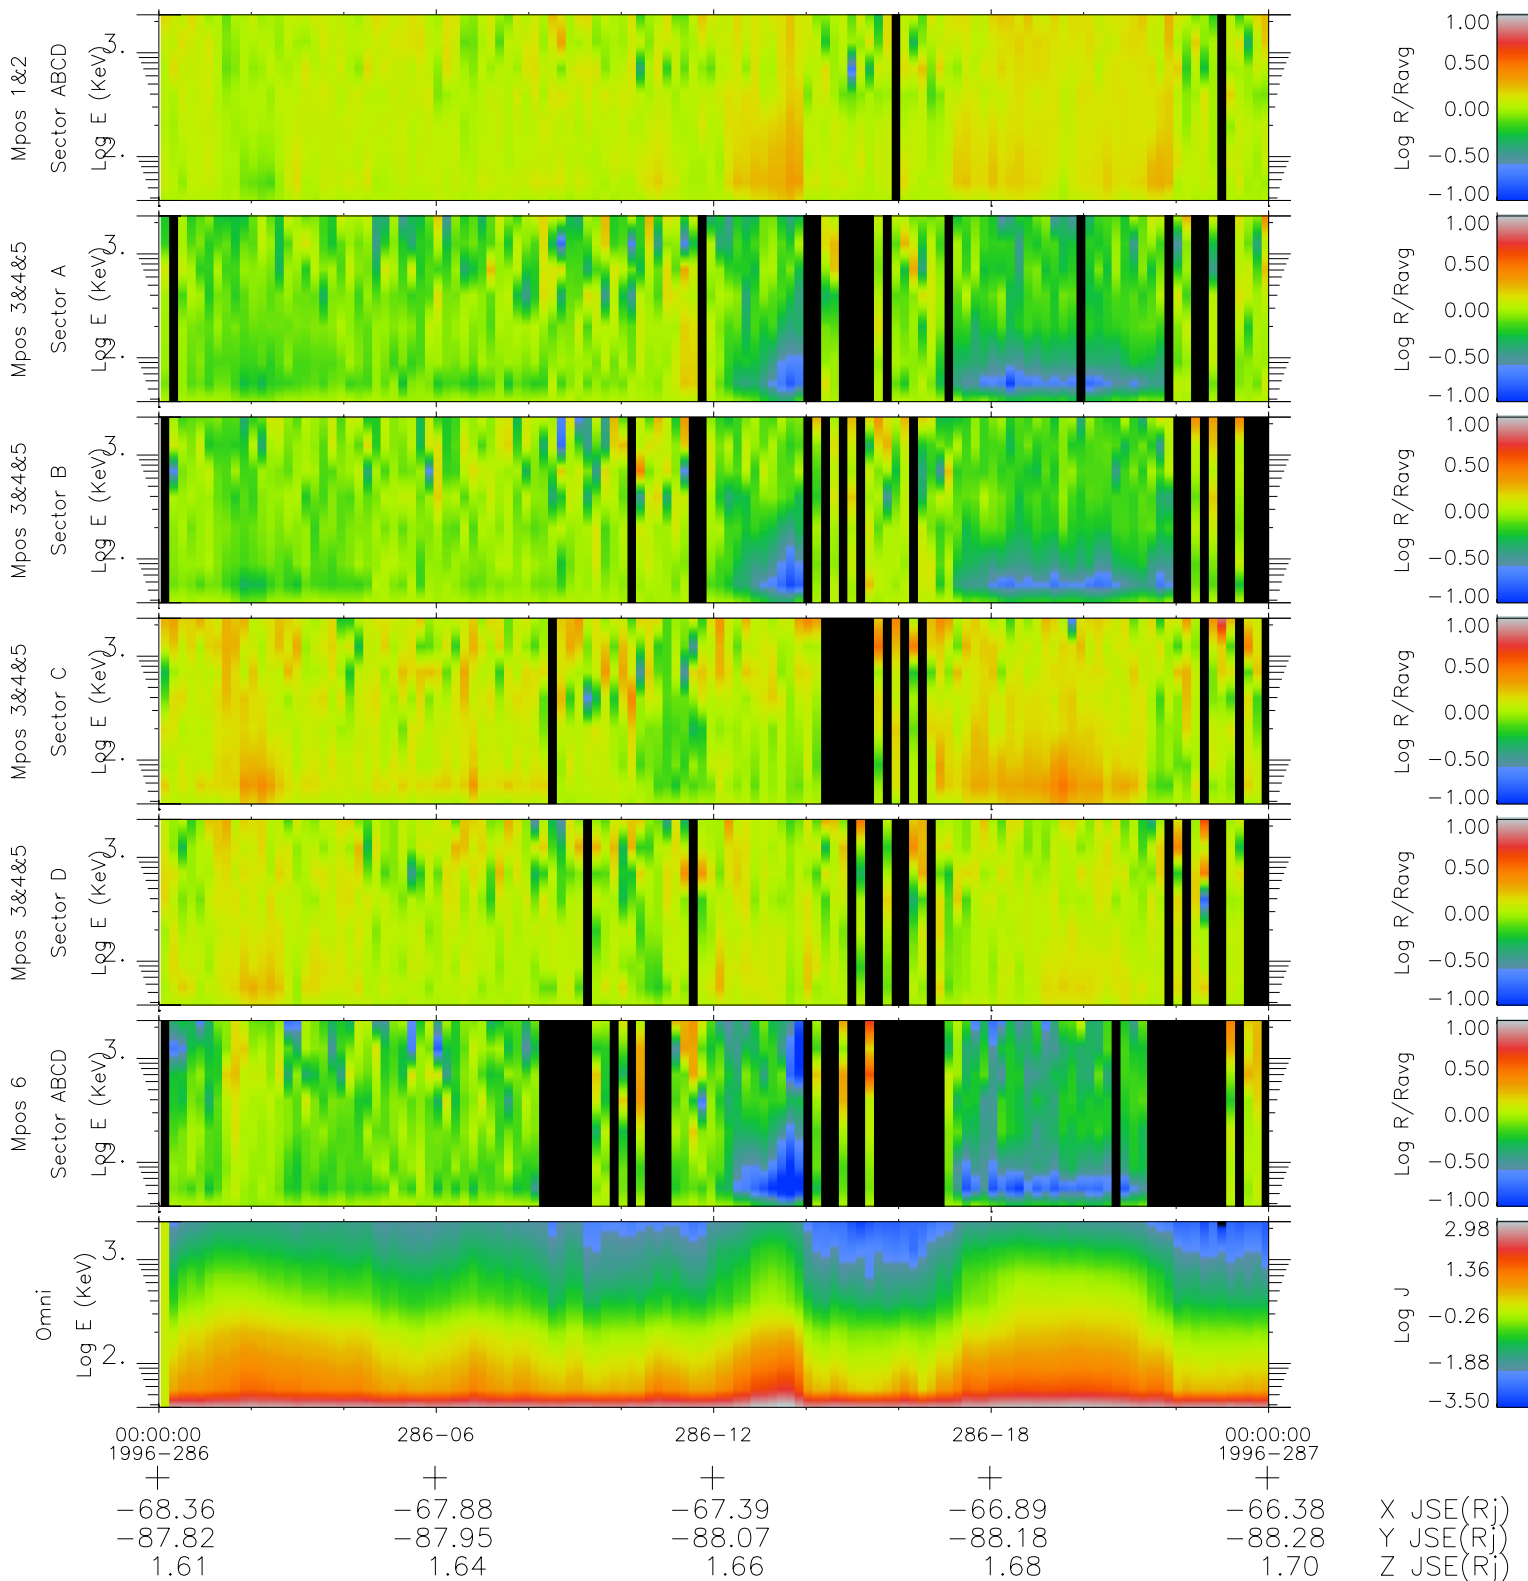

Galileo EPD Real Time R6 Ions Spectra 96286

Software Version: RTSPEC_R6 V 1.20
 Data Production: 06-03-00
 Plot Production: Fri Sep 14 18:14:06 2001
 Color File: wondr3
 Geofactor File: 1.1

- ◇ = Jupiter look direction
- = Corotation look direction