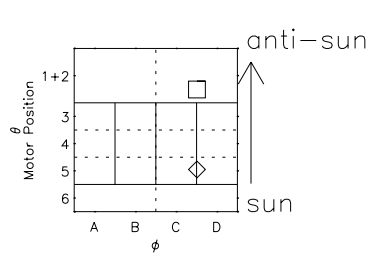

Galileo EPD Real Time All-Sky Anisotropies 96286

Software Version: RTSKY_NORM V 1.20
 Data Production: 06-03-00
 Plot Production: Fri Sep 14 18:15:01 2001
 Color File: wondr3
 Geofactor File: 1.1

00:00:00 1996-286	286-06	286-12	286-18	00:00:00 1996-287	
+	+	+	+	+	
-68.36	-67.88	-67.39	-66.89	-66.38	X JSE(R _j)
-87.82	-87.95	-88.07	-88.18	-88.28	Y JSE(R _j)
1.61	1.64	1.66	1.68	1.70	Z JSE(R _j)

- ◇ = Jupiter look direction
- = Corotation look direction