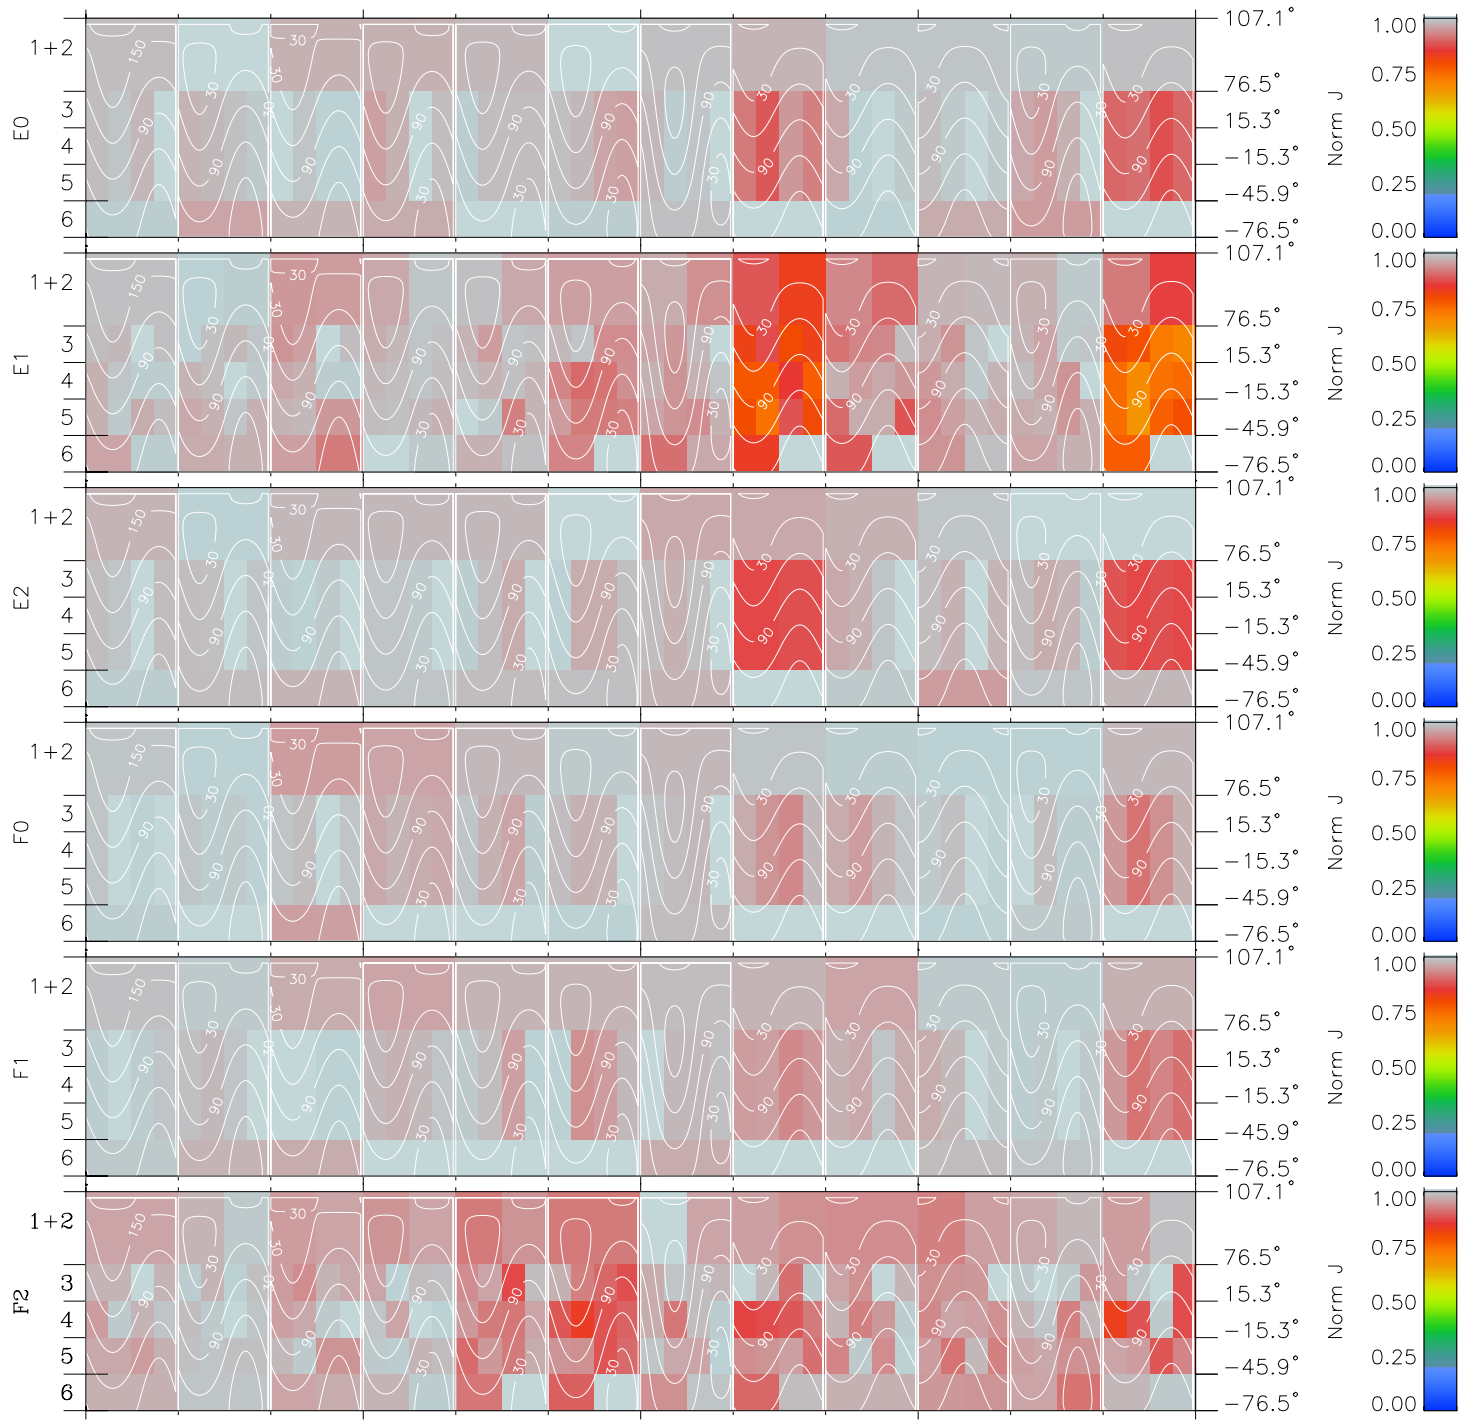

Galileo EPD Real Time All-Sky Anisotropies 96286

Software Version: RTSKY_NORM V 1.20
 Data Production: 06-03-00
 Plot Production: Fri Sep 14 18:15:01 2001
 Color File: wondr3
 Geofactor File: 1.1

00:00:00 1996-286	286-06	286-12	286-18	00:00:00 1996-287	
+	+	+	+	+	
-68.36	-67.88	-67.39	-66.89	-66.38	X JSE(R _j)
-87.82	-87.95	-88.07	-88.18	-88.28	Y JSE(R _j)
1.61	1.64	1.66	1.68	1.70	Z JSE(R _j)

- ◇ = Jupiter look direction
- = Corotation look direction