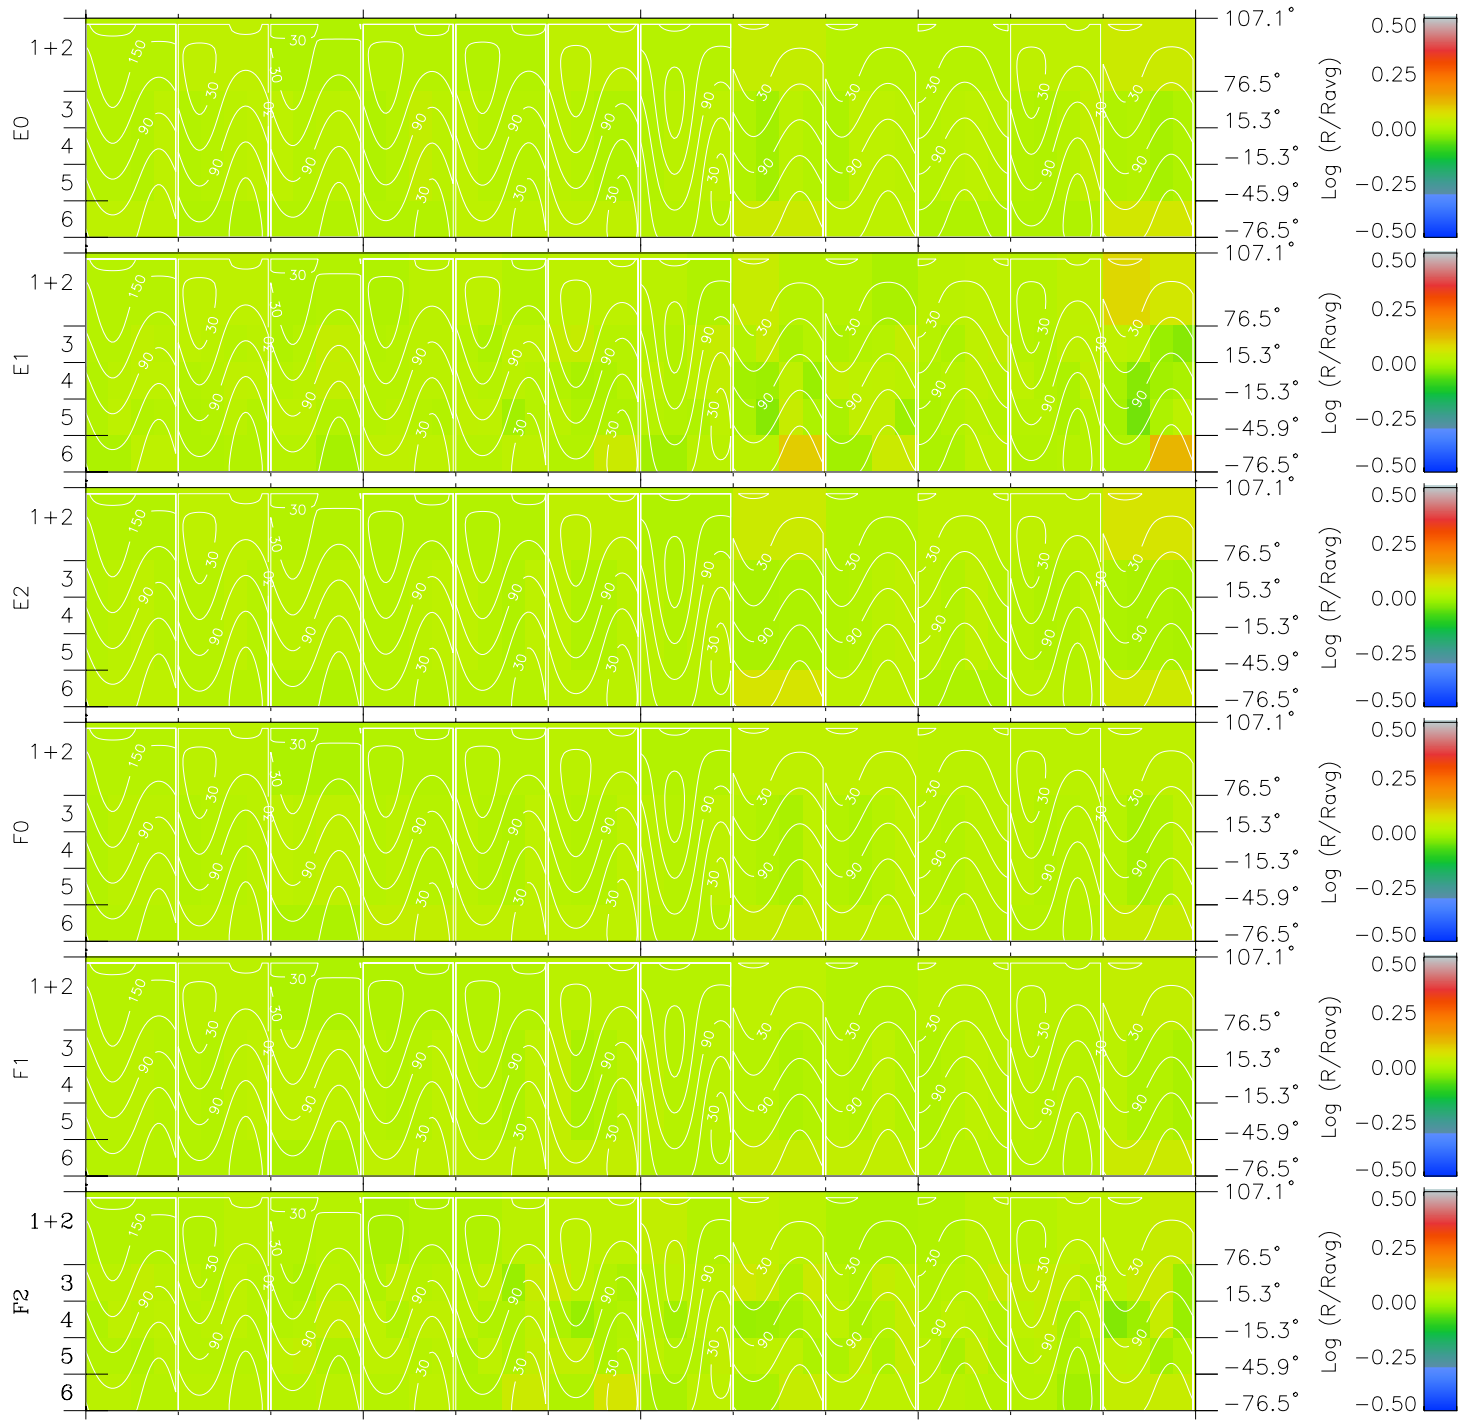

Galileo EPD Real Time All-Sky Anisotropies 96286

Software Version: RTSKY_MEAN V 1.20
 Data Production: 06-03-00
 Plot Production: Fri Sep 14 18:14:32 2001
 Color File: wondr3
 Geofactor File: 1.1

| 00:00:00 1996-286 | 286-06 | 286-12 | 286-18 | 00:00:00 1996-287 | |
|----------------------|--------|--------|--------|----------------------|------------------------|
| + | + | + | + | + | |
| -68.36 | -67.88 | -67.39 | -66.89 | -66.38 | X JSE(R _j) |
| -87.82 | -87.95 | -88.07 | -88.18 | -88.28 | Y JSE(R _j) |
| 1.61 | 1.64 | 1.66 | 1.68 | 1.70 | Z JSE(R _j) |

- ◇ = Jupiter look direction
- = Corotation look direction