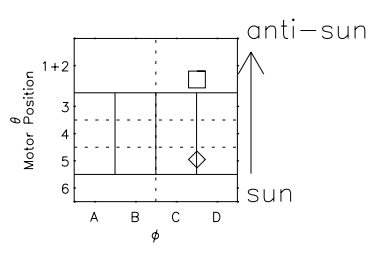

Galileo EPD Real Time All-Sky Anisotropies 96286

Software Version: RTSKY_MEAN V 1.20
 Data Production: 06-03-00
 Plot Production: Fri Sep 14 18:14:32 2001
 Color File: wondr3
 Geofactor File: 1.1

| 00:00:00 1996-286 | 286-06 | 286-12 | 286-18 | 00:00:00 1996-287 | |
|----------------------|--------|--------|--------|----------------------|------------------------|
| + | + | + | + | + | |
| -68.36 | -67.88 | -67.39 | -66.89 | -66.38 | X JSE(R _j) |
| -87.82 | -87.95 | -88.07 | -88.18 | -88.28 | Y JSE(R _j) |
| 1.61 | 1.64 | 1.66 | 1.68 | 1.70 | Z JSE(R _j) |

- ◇ = Jupiter look direction
- = Corotation look direction