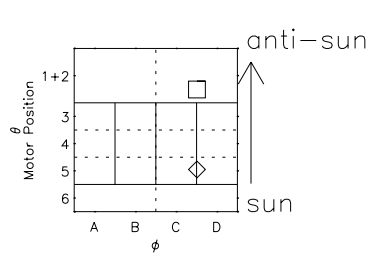

Galileo EPD Real Time All-Sky Anisotropies 96286

Software Version: RTSKY_FLUX V 1.20
 Data Production: 06-03-00
 Plot Production: Fri Sep 14 18:14:47 2001
 Color File: wondr3
 Geofactor File: 1.1

00:00:00 1996-286	286-06	286-12	286-18	00:00:00 1996-287	X JSE(R _j)	Y JSE(R _j)	Z JSE(R _j)
+ -68.36 -87.82 1.61	+ -67.88 -87.95 1.64	+ -67.39 -88.07 1.66	+ -66.89 -88.18 1.68	+ -66.38 -88.28 1.70			

- ◇ = Jupiter look direction
- = Corotation look direction