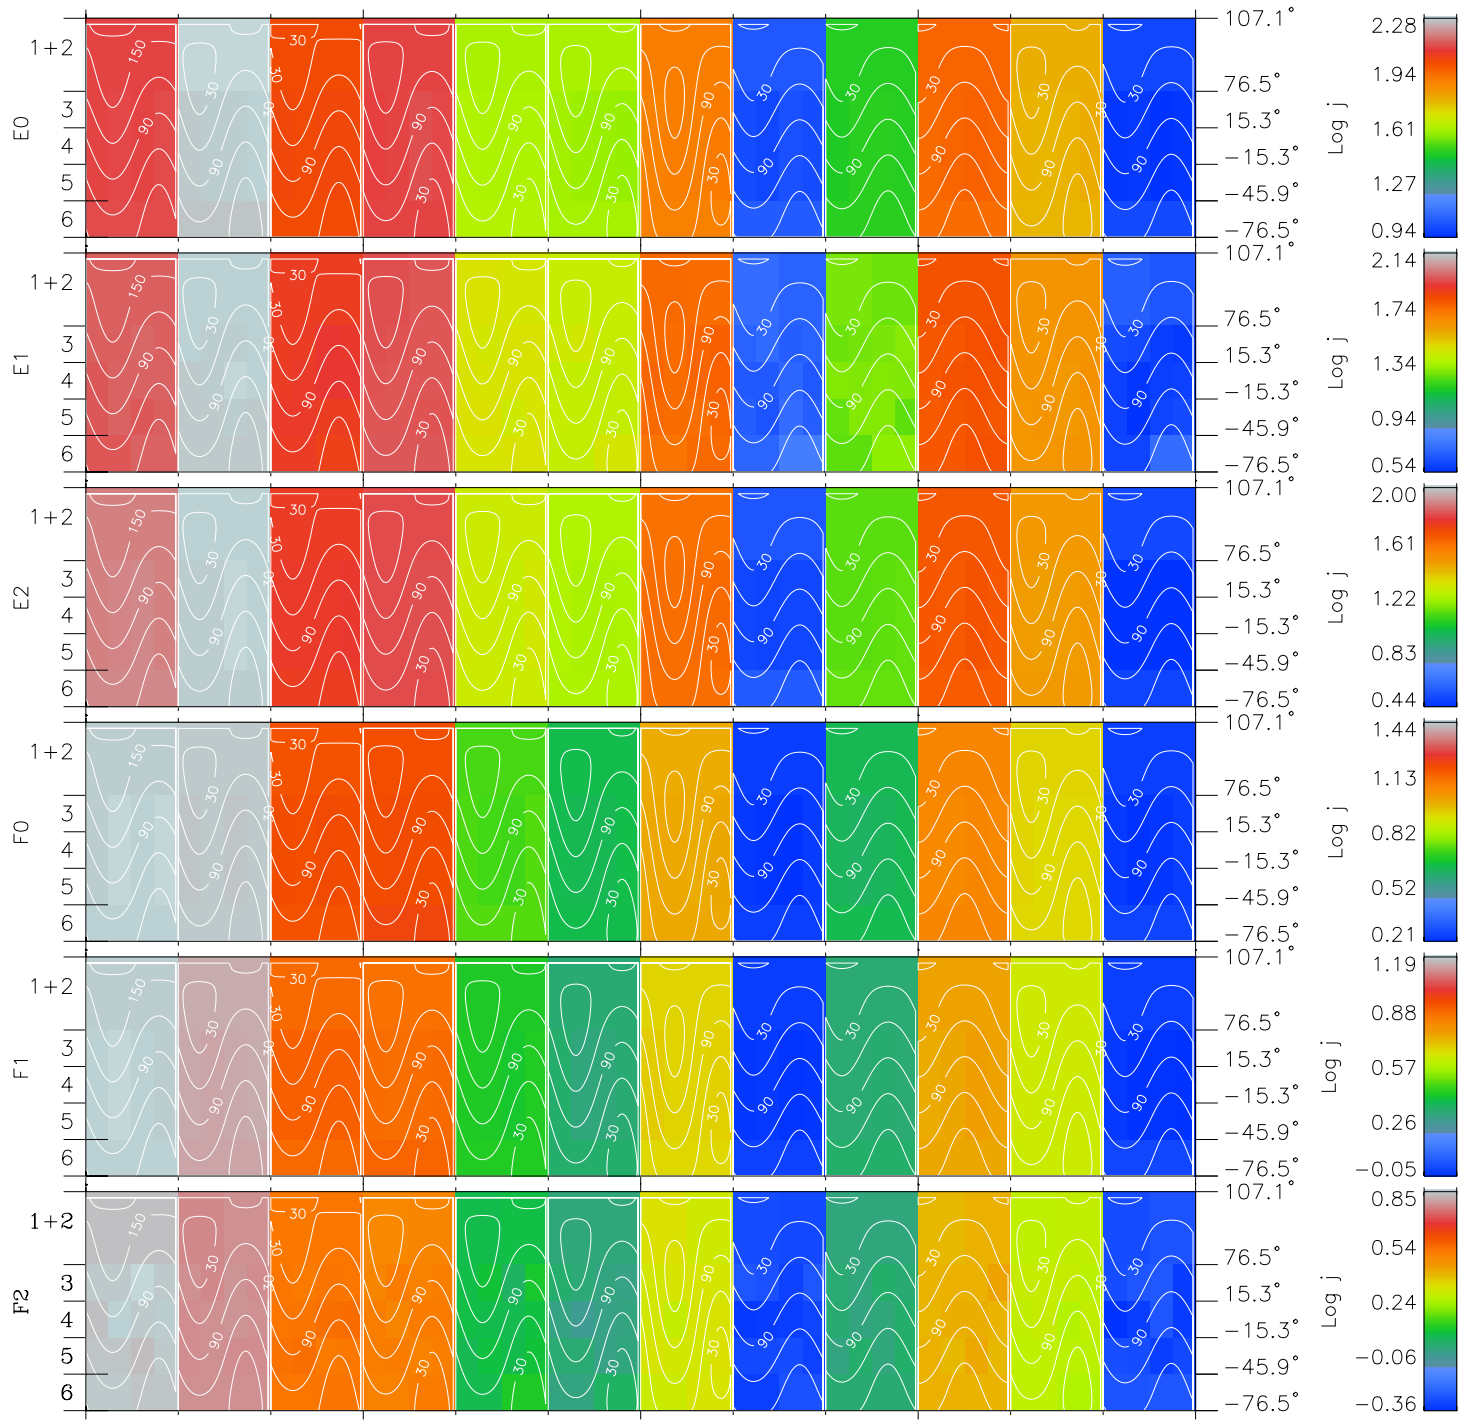

Galileo EPD Real Time All-Sky Anisotropies 96286

Software Version: RTSKY_FLUX V 1.20
 Data Production: 06-03-00
 Plot Production: Fri Sep 14 18:14:47 2001
 Color File: wondr3
 Geofactor File: 1.1

00:00:00 1996-286	286-06	286-12	286-18	00:00:00 1996-287	X JSE(R _j)	Y JSE(R _j)	Z JSE(R _j)
+ -68.36 -87.82 1.61	+ -67.88 -87.95 1.64	+ -67.39 -88.07 1.66	+ -66.89 -88.18 1.68	+ -66.38 -88.28 1.70			

- ◇ = Jupiter look direction
- = Corotation look direction