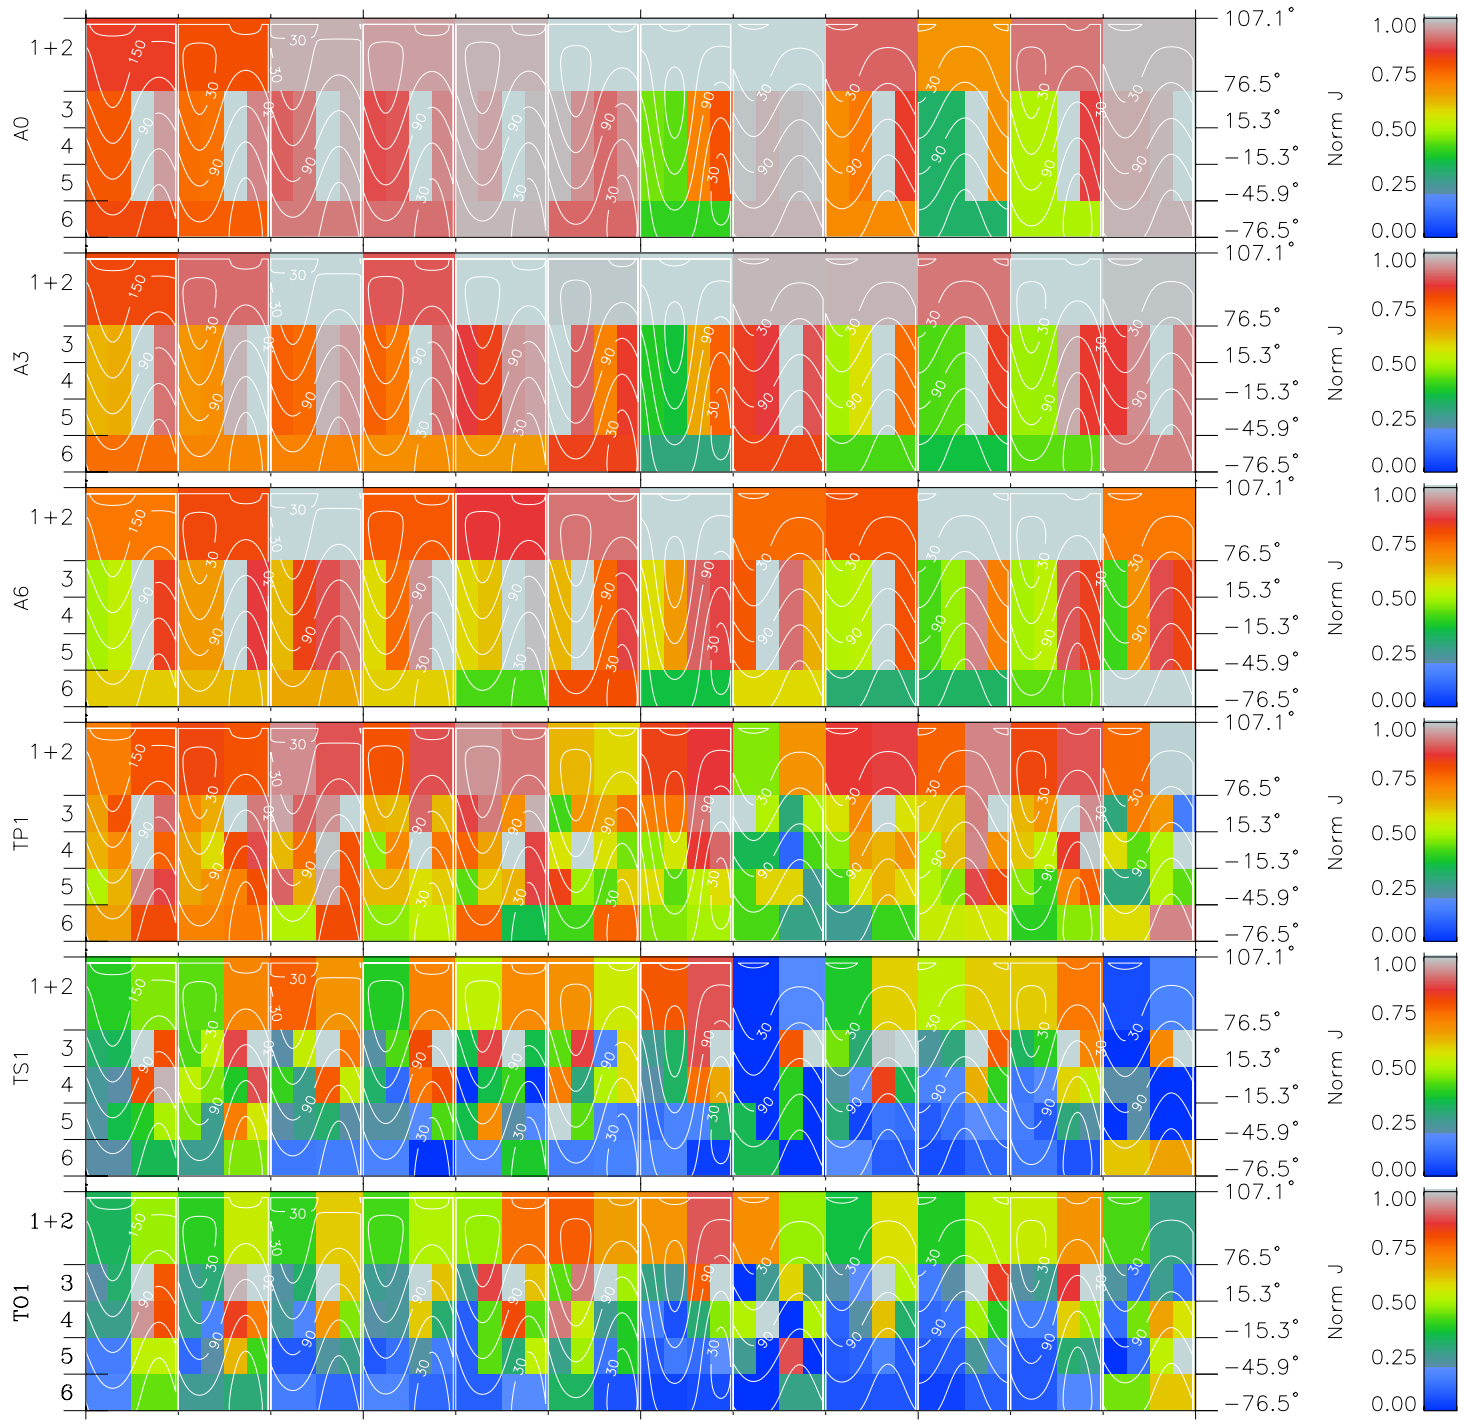

# Galileo EPD Real Time All-Sky Anisotropies 96286

Software Version: RTSKY\_NORM V 1.20  
 Data Production: 06-03-00  
 Plot Production: Fri Sep 14 18:14:54 2001  
 Color File: wondr3  
 Geofactor File: 1.1

00:00:00 1996-286	286-06	286-12	286-18	00:00:00 1996-287	
+	+	+	+	+	
-68.36	-67.88	-67.39	-66.89	-66.38	X JSE(R <sub>j</sub> )
-87.82	-87.95	-88.07	-88.18	-88.28	Y JSE(R <sub>j</sub> )
1.61	1.64	1.66	1.68	1.70	Z JSE(R <sub>j</sub> )

- ◇ = Jupiter look direction
- = Corotation look direction