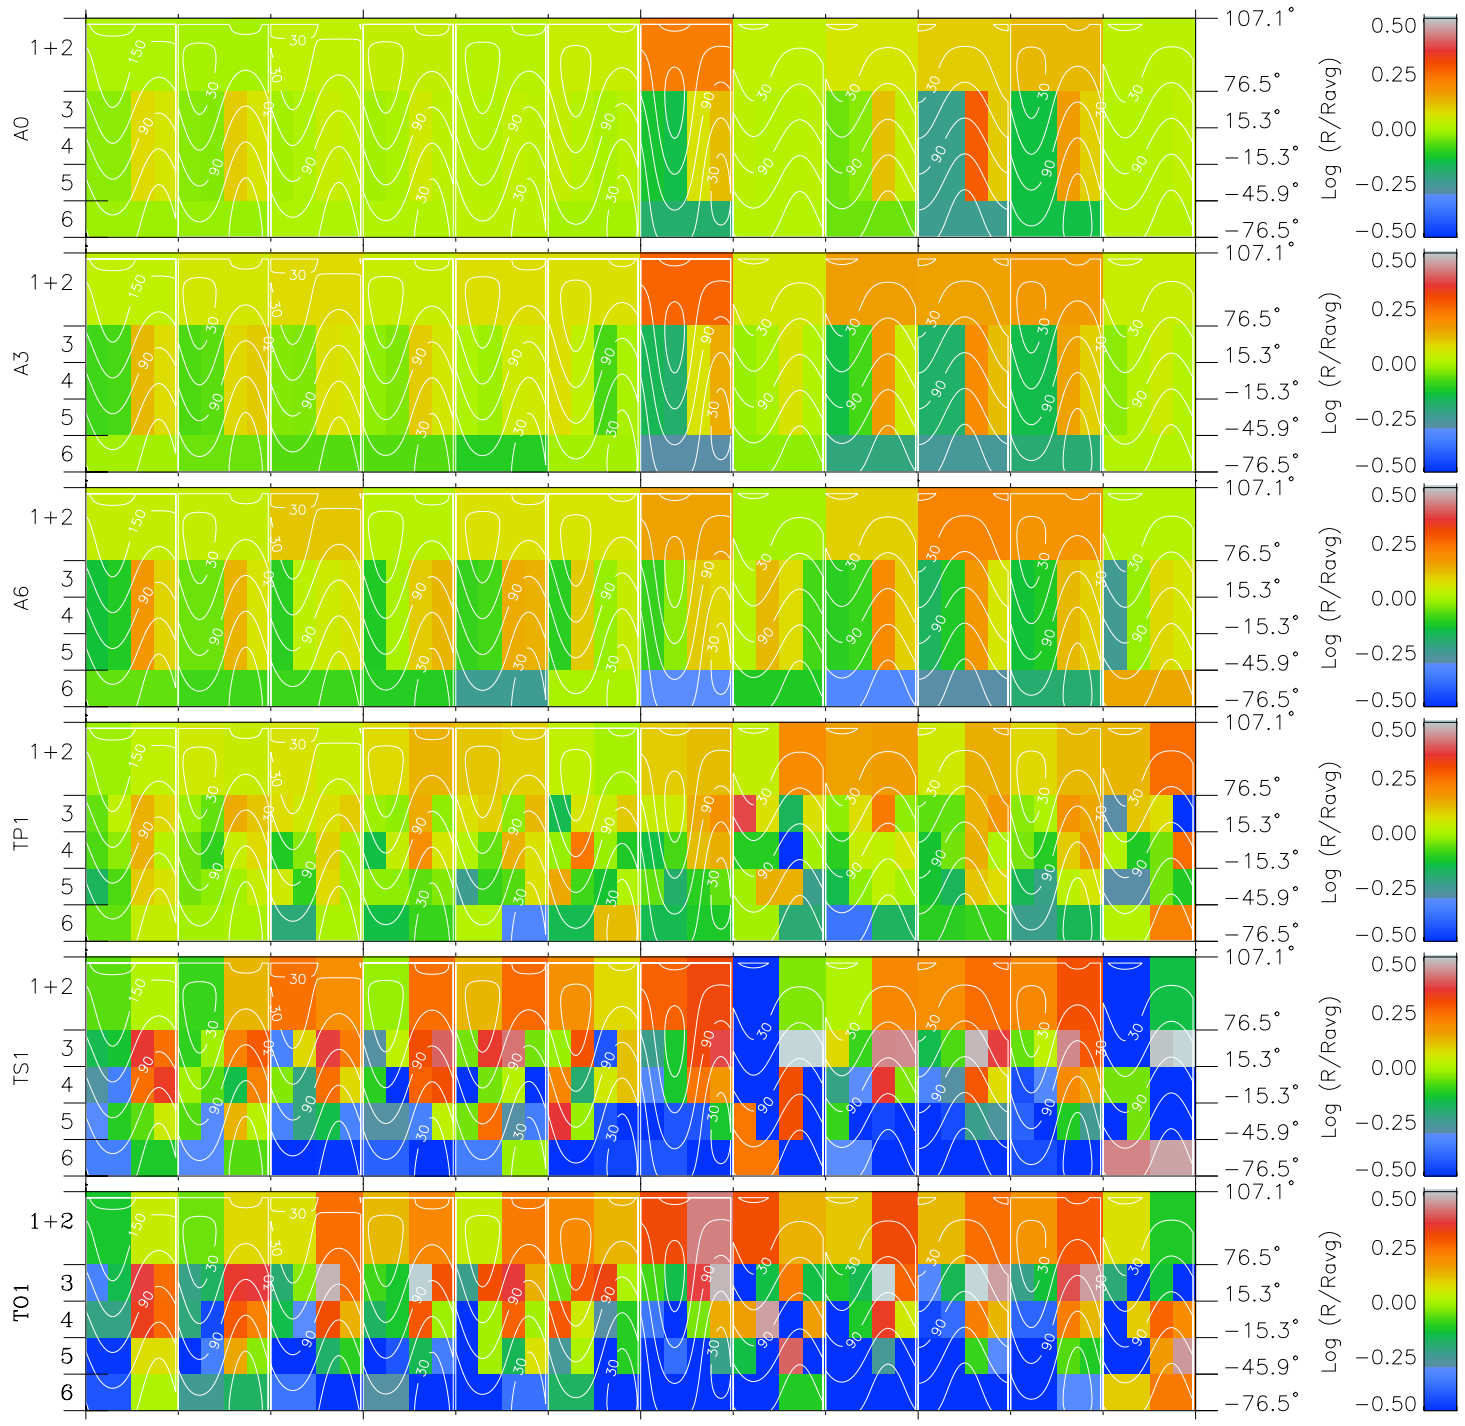

Galileo EPD Real Time All-Sky Anisotropies 96286

Software Version: RTSKY_MEAN V 1.20
 Data Production: 06-03-00
 Plot Production: Fri Sep 14 18:14:25 2001
 Color File: wondr3
 Geofactor File: 1.1

00:00:00 1996-286	286-06	286-12	286-18	00:00:00 1996-287	X JSE(R _j)
+	+	+	+	+	Y JSE(R _j)
-68.36	-67.88	-67.39	-66.89	-66.38	Z JSE(R _j)
-87.82	-87.95	-88.07	-88.18	-88.28	
1.61	1.64	1.66	1.68	1.70	

- ◇ = Jupiter look direction
- = Corotation look direction