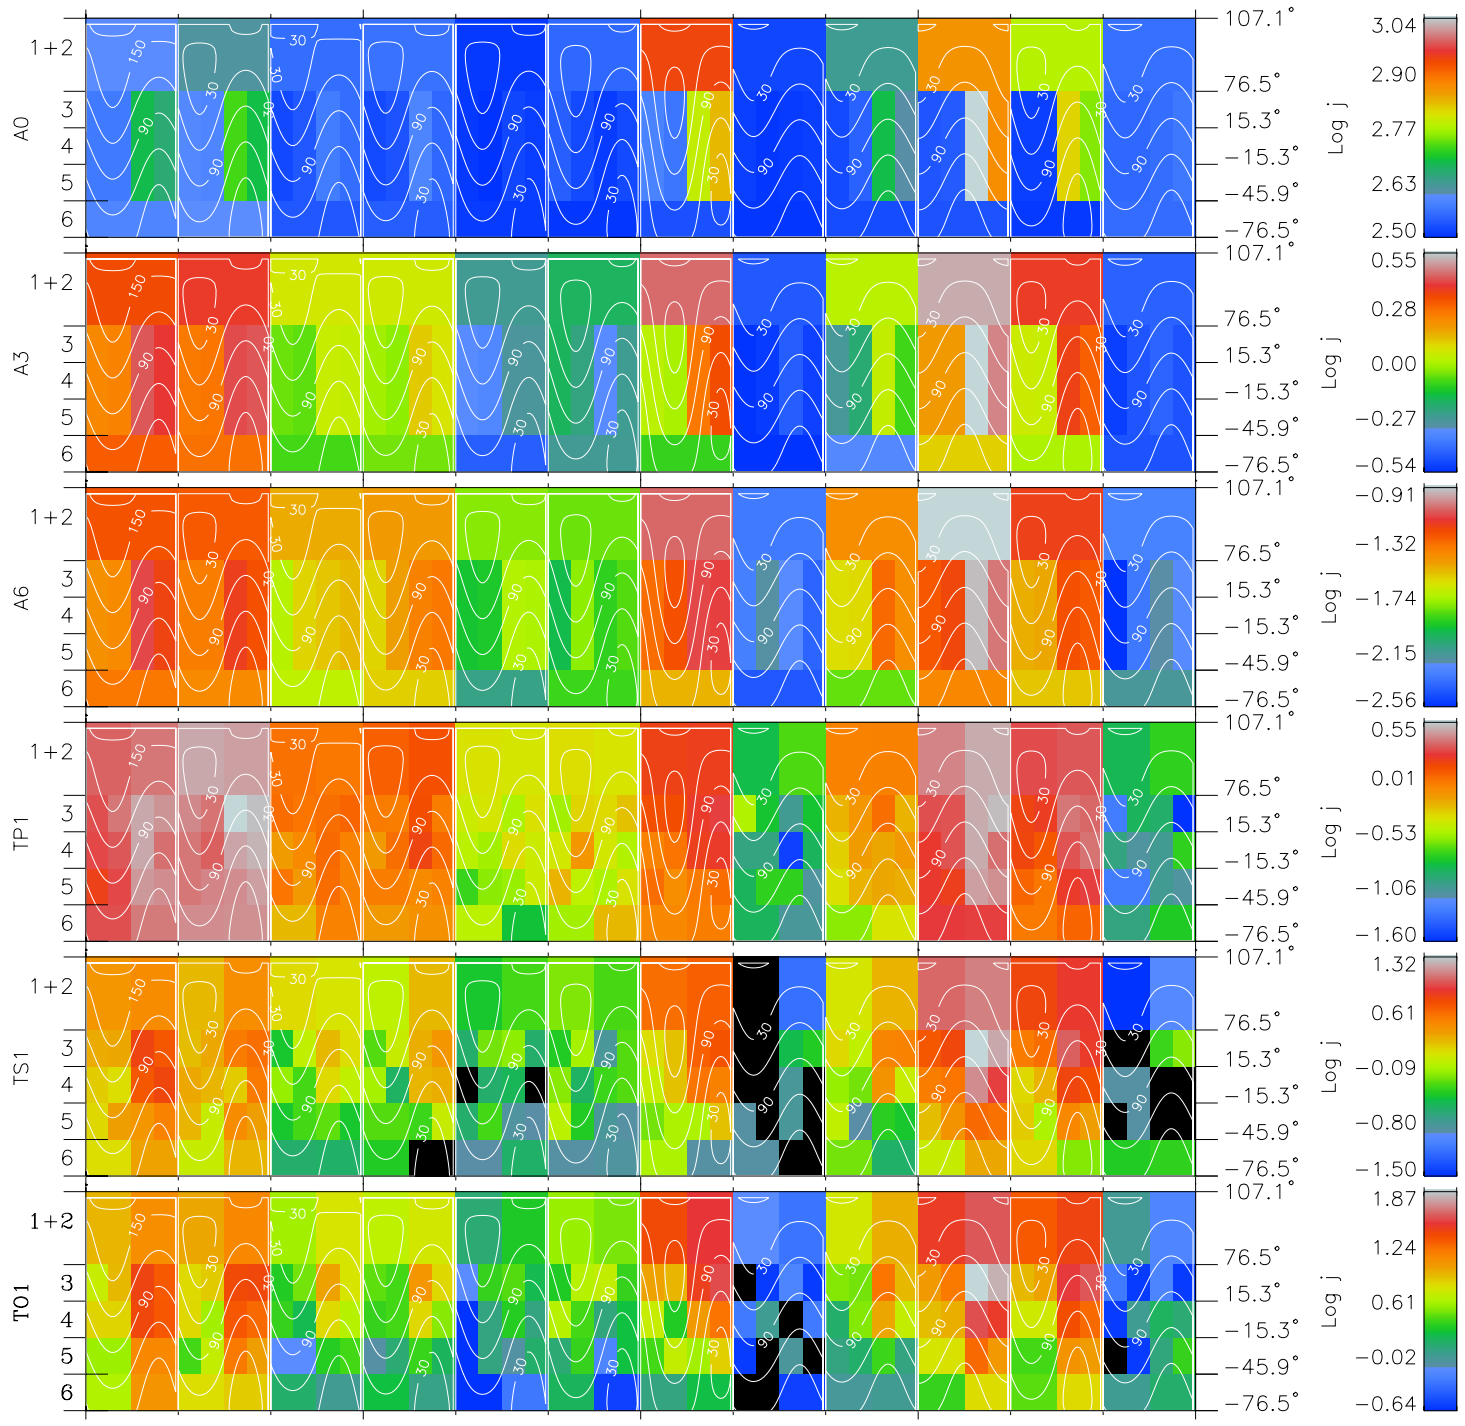

Galileo EPD Real Time All-Sky Anisotropies 96286

Software Version: RTSKY_FLUX V 1.20
 Data Production: 06-03-00
 Plot Production: Fri Sep 14 18:14:40 2001
 Color File: wondr3
 Geofactor File: 1.1

00:00:00 1996-286	286-06	286-12	286-18	00:00:00 1996-287	X JSE(R _j)
+	+	+	+	+	
-68.36	-67.88	-67.39	-66.89	-66.38	Y JSE(R _j)
-87.82	-87.95	-88.07	-88.18	-88.28	Z JSE(R _j)
1.61	1.64	1.66	1.68	1.70	

- ◇ = Jupiter look direction
- = Corotation look direction