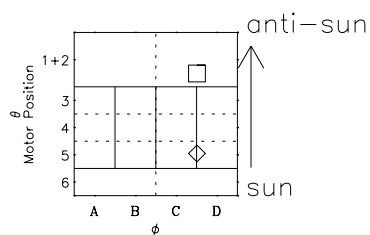

Galileo EPD Real-Time Omni 96286

Software Version: RTLINE_OMNI V 1.20
Data Production: 06-03-00
Plot Production: Fri Sep 14 18:16:15 2001

◇ = Jupiter look direction
□ = Corotation look direction