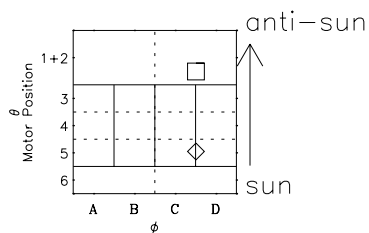

# Galileo EPD Real-Time Omni 96286

Software Version: RTLINE\_OMNI V 1.20  
Data Production: 06-03-00  
Plot Production: Fri Sep 14 18:16:14 2001

◇ = Jupiter look direction  
□ = Corotation look direction