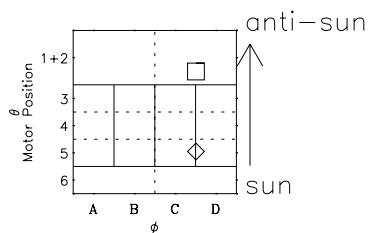

Galileo EPD Real-Time Omni 96286

Software Version: RTLINE_OMNI V 1.20
Data Production: 06-03-00
Plot Production: Fri Sep 14 18:16:14 2001

◇ = Jupiter look direction
□ = Corotation look direction