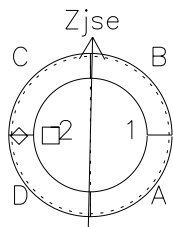

# Galileo EPD Real-Time Six-Sector 96286

Software Version: RTLINE\_R6 V 1.20  
Data Production: 06-03-00  
Plot Production: Fri Sep 14 18:16:22 2001

◇ = Jupiter look direction  
□ = Corotation look direction