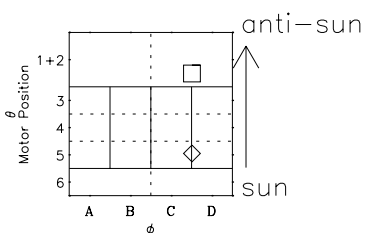

# Galileo EPD Real-Time Six-Sector 96286

Software Version: RTLINE\_R6 V 1.20  
Data Production: 06-03-00  
Plot Production: Fri Sep 14 18:16:22 2001

◇ = Jupiter look direction  
□ = Corotation look direction