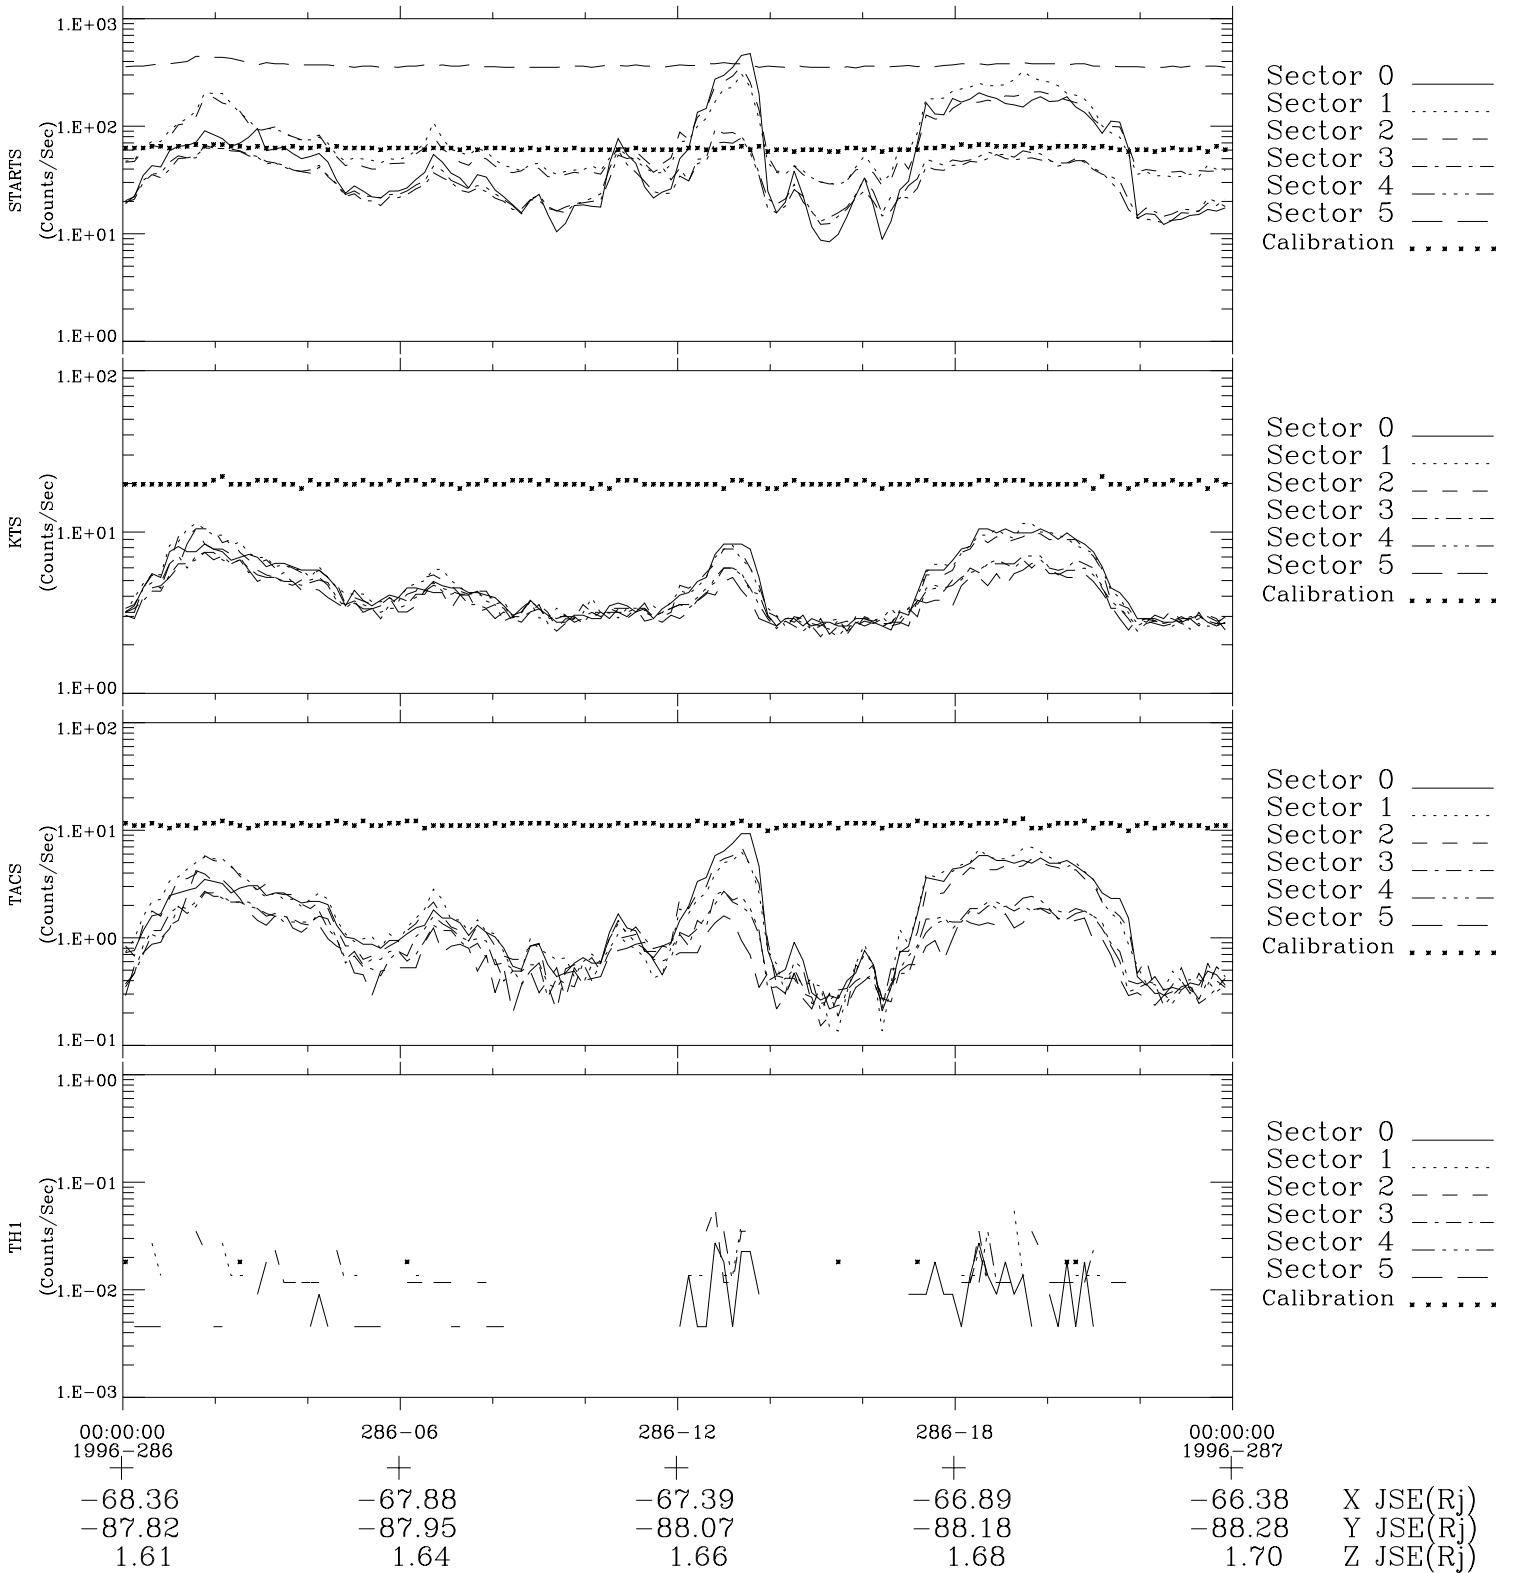

# Galileo EPD Real-Time Six-Sector 96286

Software Version: RTLINE\_R6 V 1.20  
Data Production: 06-03-00  
Plot Production: Fri Sep 14 18:16:22 2001

◇ = Jupiter look direction  
□ = Corotation look direction