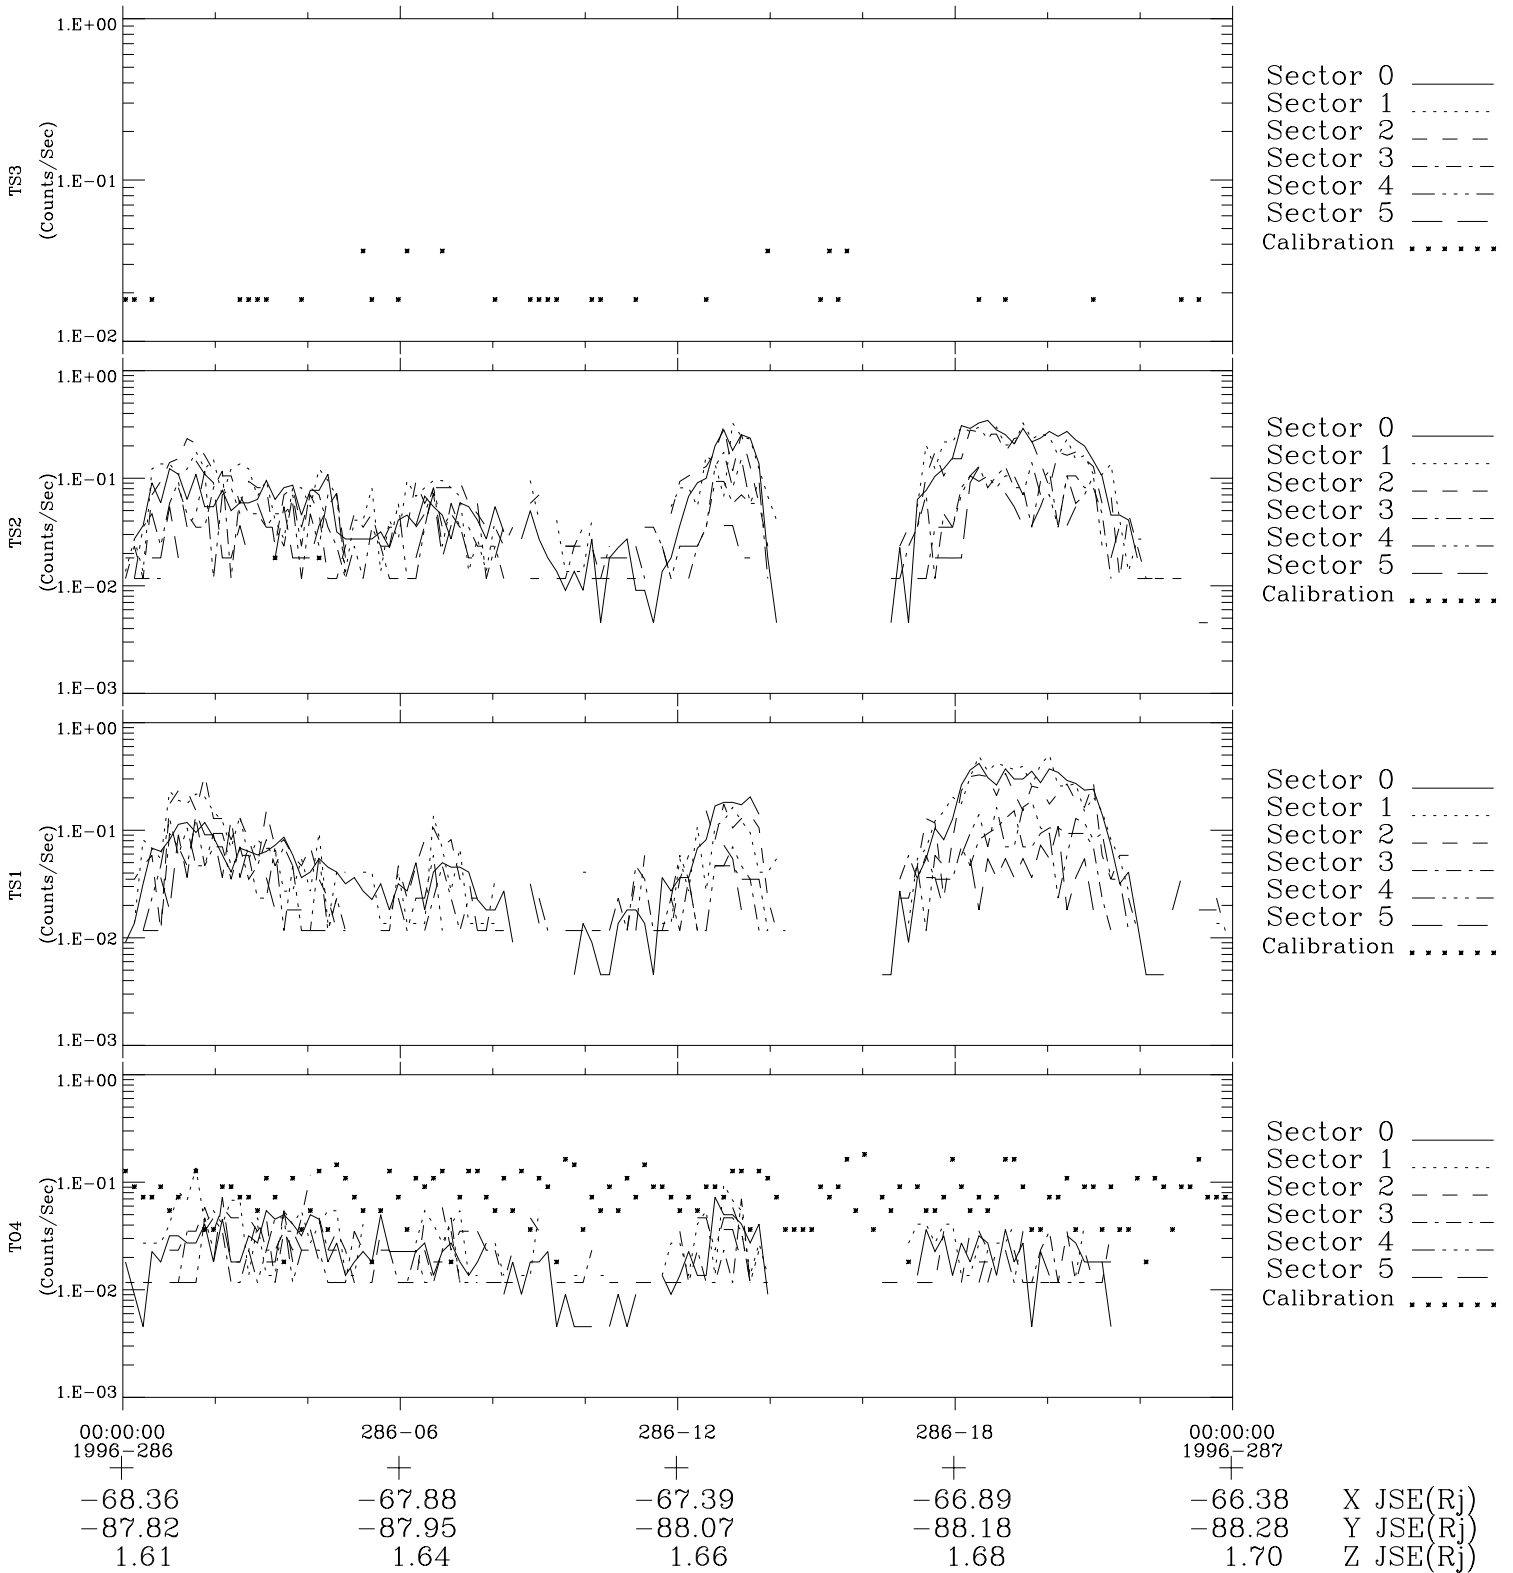

Galileo EPD Real-Time Six-Sector 96286

Software Version: RTLINE_R6 V 1.20
Data Production: 06-03-00
Plot Production: Fri Sep 14 18:16:21 2001

◇ = Jupiter look direction
□ = Corotation look direction