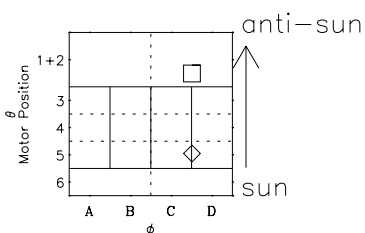

Galileo EPD Real-Time Six-Sector 96286

Software Version: RTLINE_R6 V 1.20
Data Production: 06-03-00
Plot Production: Fri Sep 14 18:16:21 2001

◇ = Jupiter look direction
□ = Corotation look direction