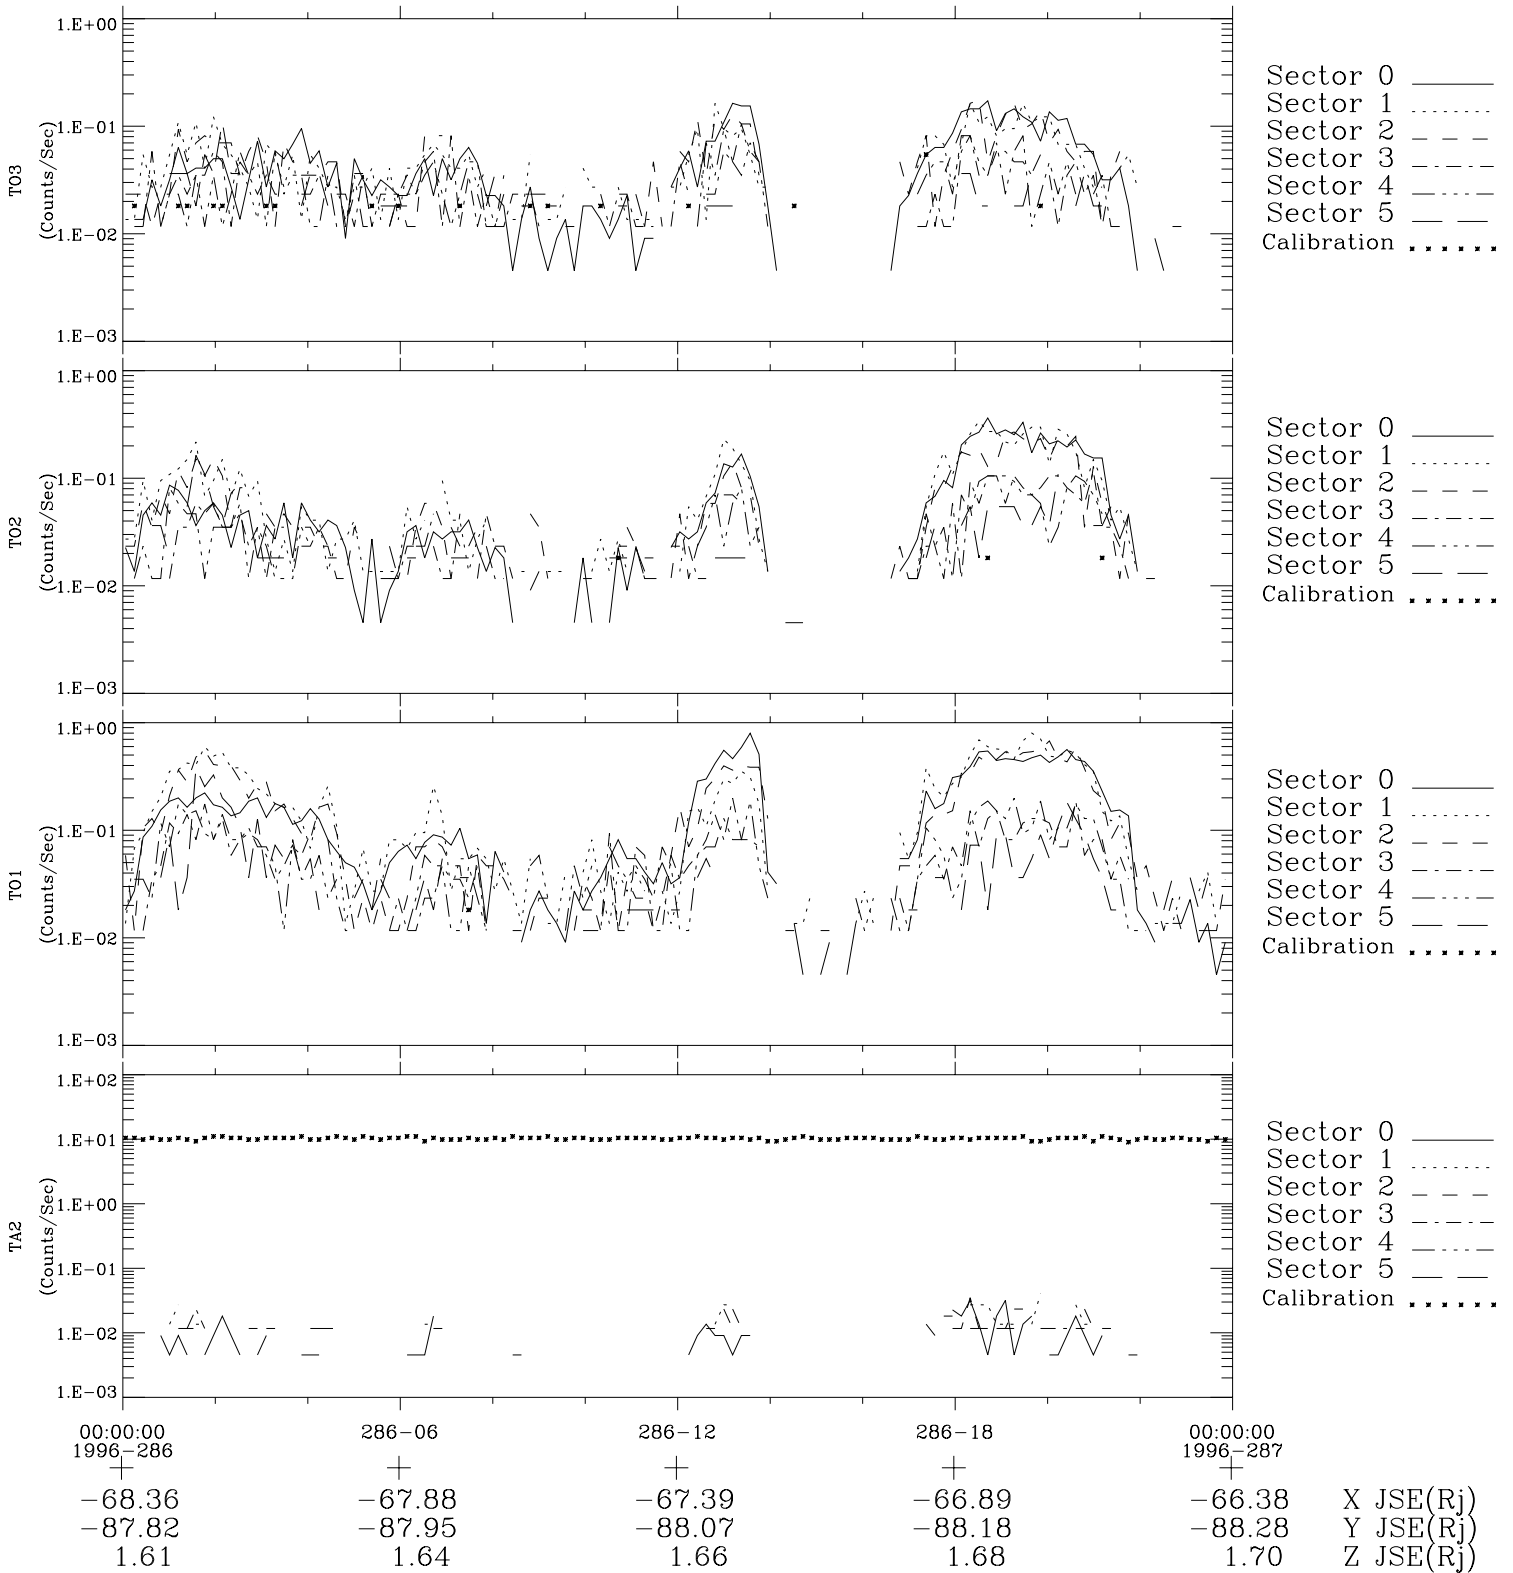

Galileo EPD Real-Time Six-Sector 96286

Software Version: RTLINE_R6 V 1.20
Data Production: 06-03-00
Plot Production: Fri Sep 14 18:16:21 2001

◇ = Jupiter look direction
□ = Corotation look direction