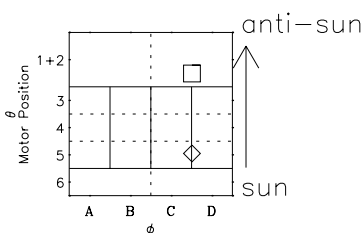

Galileo EPD Real-Time Six-Sector 96286

Software Version: RTLINE_R6 V 1.20
Data Production: 06-03-00
Plot Production: Fri Sep 14 18:16:21 2001

◇ = Jupiter look direction
□ = Corotation look direction