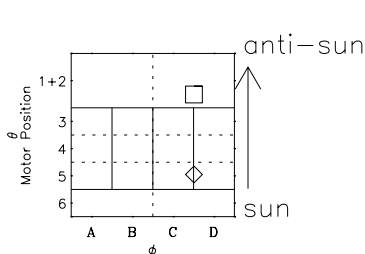

# Galileo EPD Real-Time Six-Sector 96286

Software Version: RTLINE\_R6 V 1.20  
Data Production: 06-03-00  
Plot Production: Fri Sep 14 18:16:20 2001

◇ = Jupiter look direction  
□ = Corotation look direction