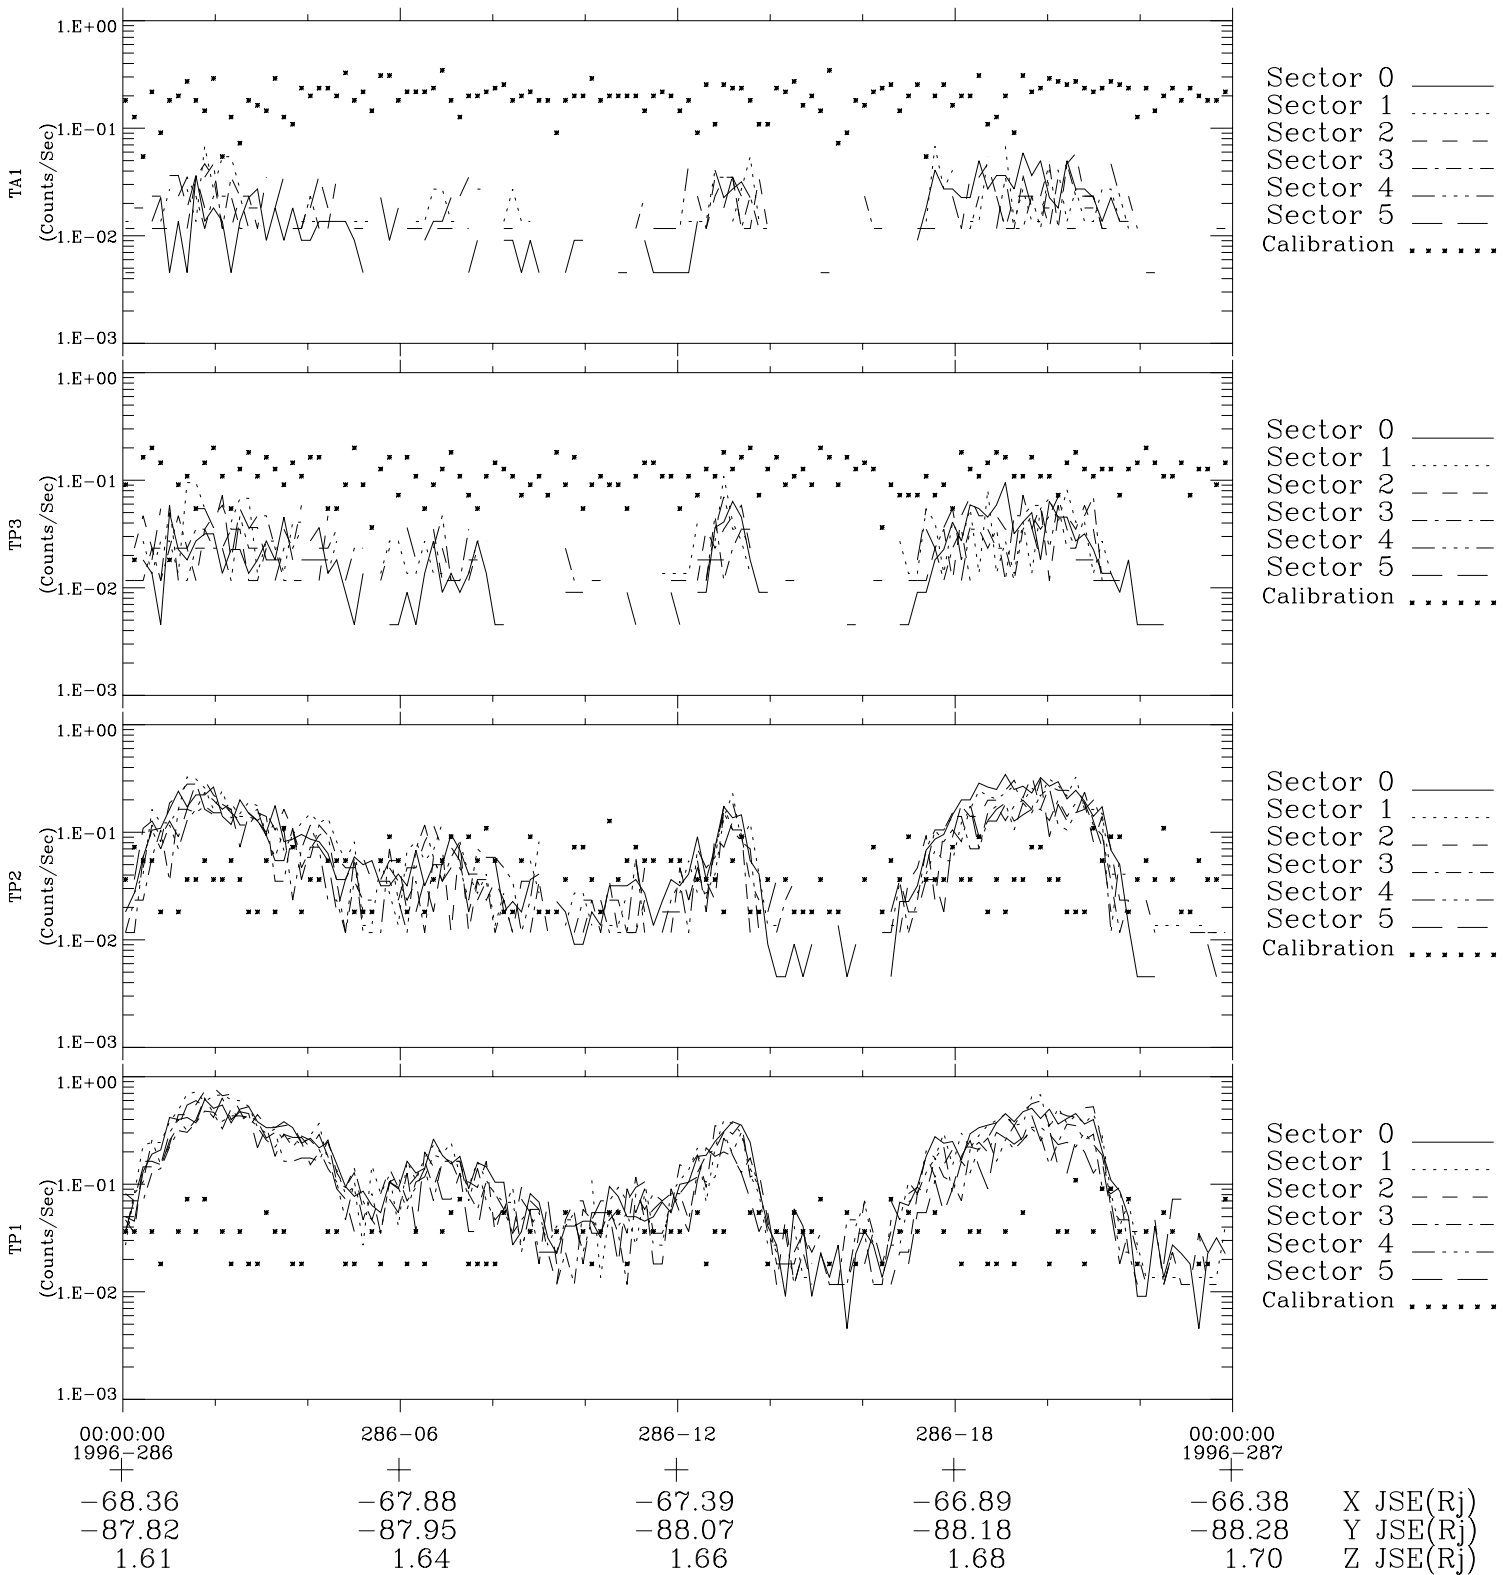

# Galileo EPD Real-Time Six-Sector 96286

Software Version: RTLINE\_R6 V 1.20  
Data Production: 06-03-00  
Plot Production: Fri Sep 14 18:16:20 2001

◇ = Jupiter look direction  
□ = Corotation look direction