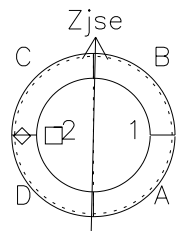

# Galileo EPD Real-Time Six-Sector 96286

Software Version: RTLINE\_R6 V 1.20  
Data Production: 06-03-00  
Plot Production: Fri Sep 14 18:16:20 2001

◇ = Jupiter look direction  
□ = Corotation look direction