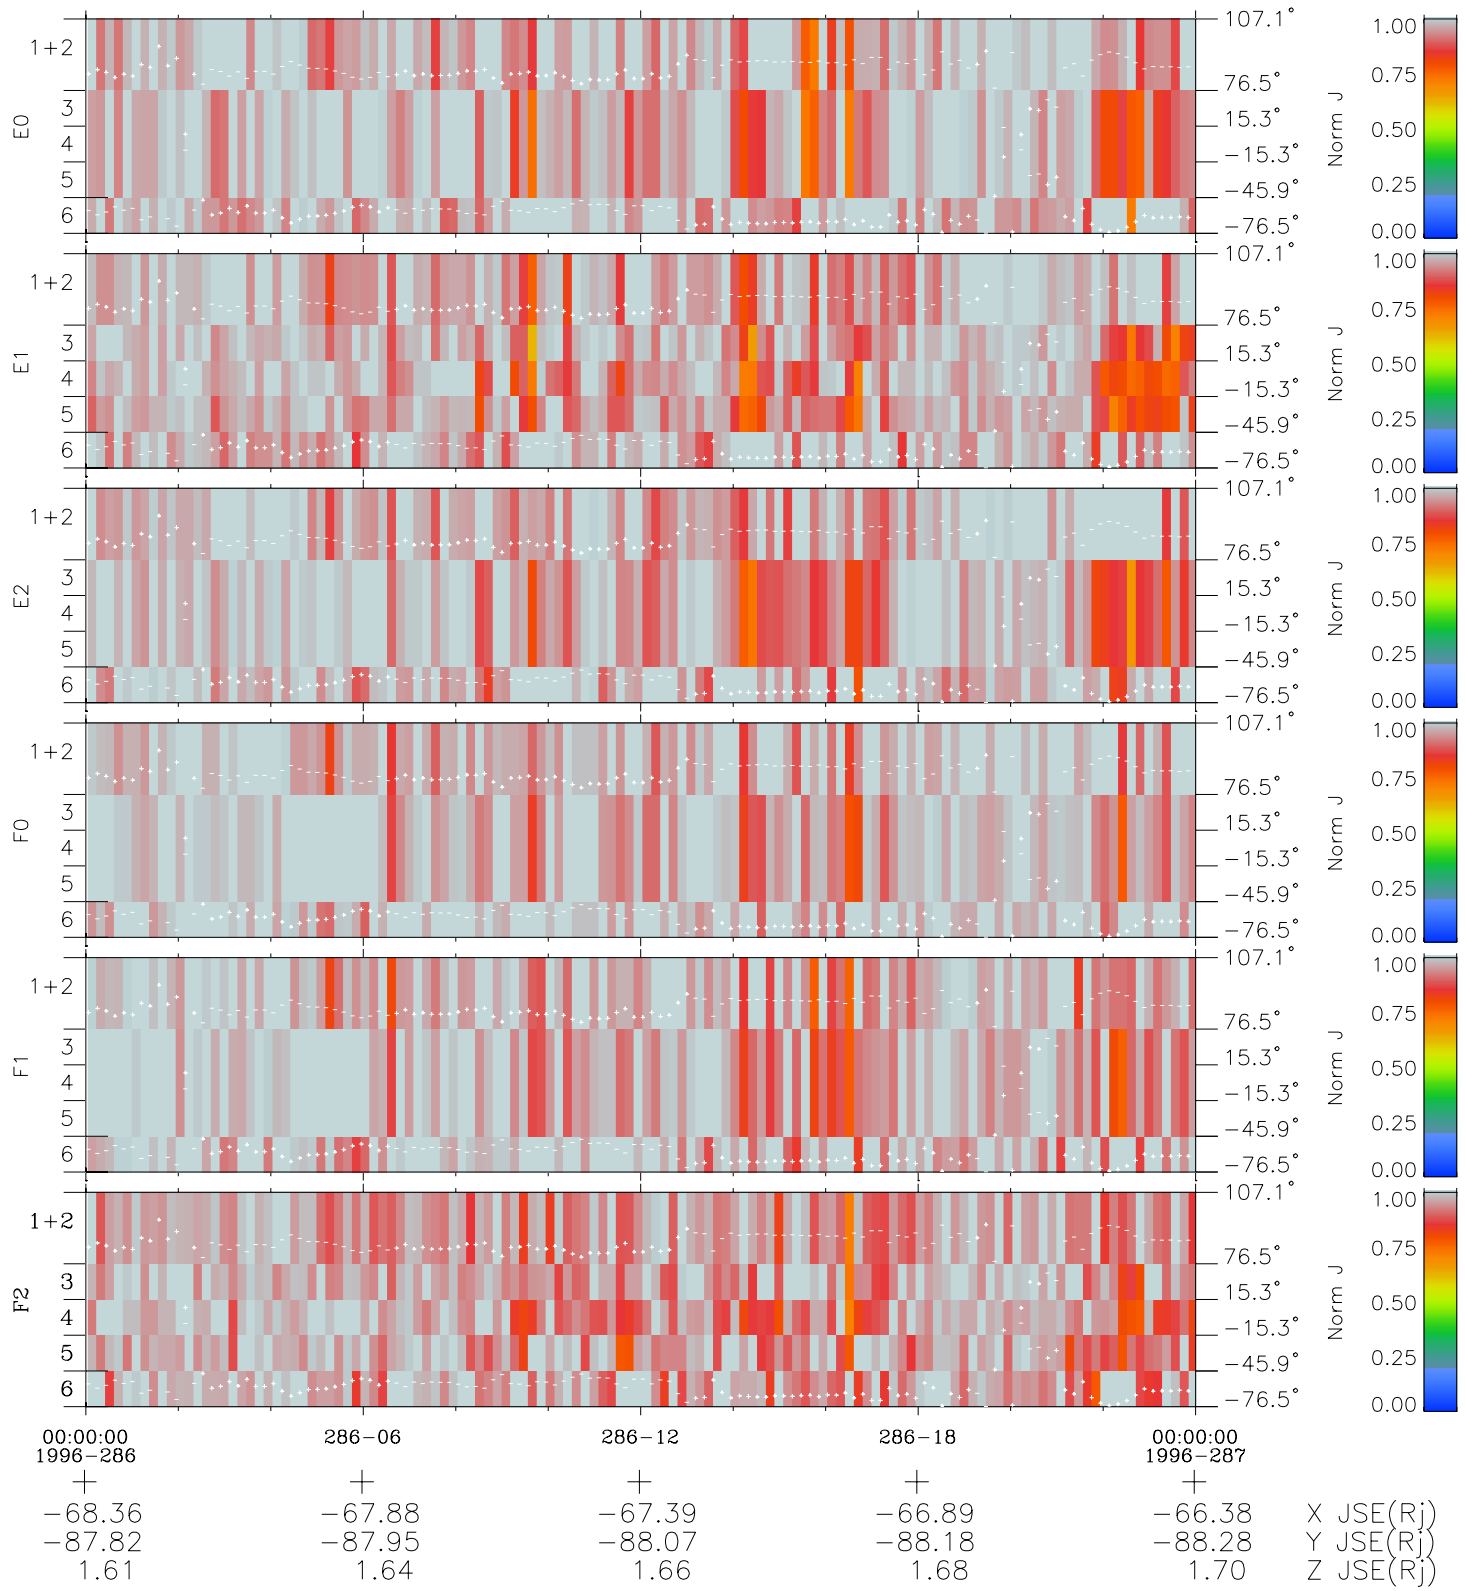

# Galileo EPD Real Elevation Anisotropies 96286

Software Version: RTELEV\_NORM V 1.20  
Data Production: 06-03-00  
Plot Production: Fri Sep 14 18:15:35 2001  
Color File: wondr3  
Geofactor File: 1.1

◇ = Jupiter look direction  
□ = Corotation look direction