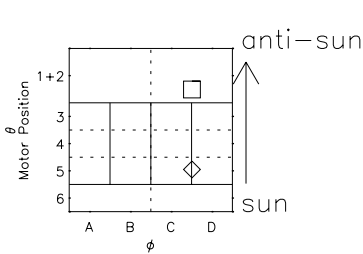

# Galileo EPD Real Elevation Anisotropies 96286

Software Version: RTELEV\_NORM V 1.20  
Data Production: 06-03-00  
Plot Production: Fri Sep 14 18:15:35 2001  
Color File: wondr3  
Geofactor File: 1.1

◇ = Jupiter look direction  
□ = Corotation look direction