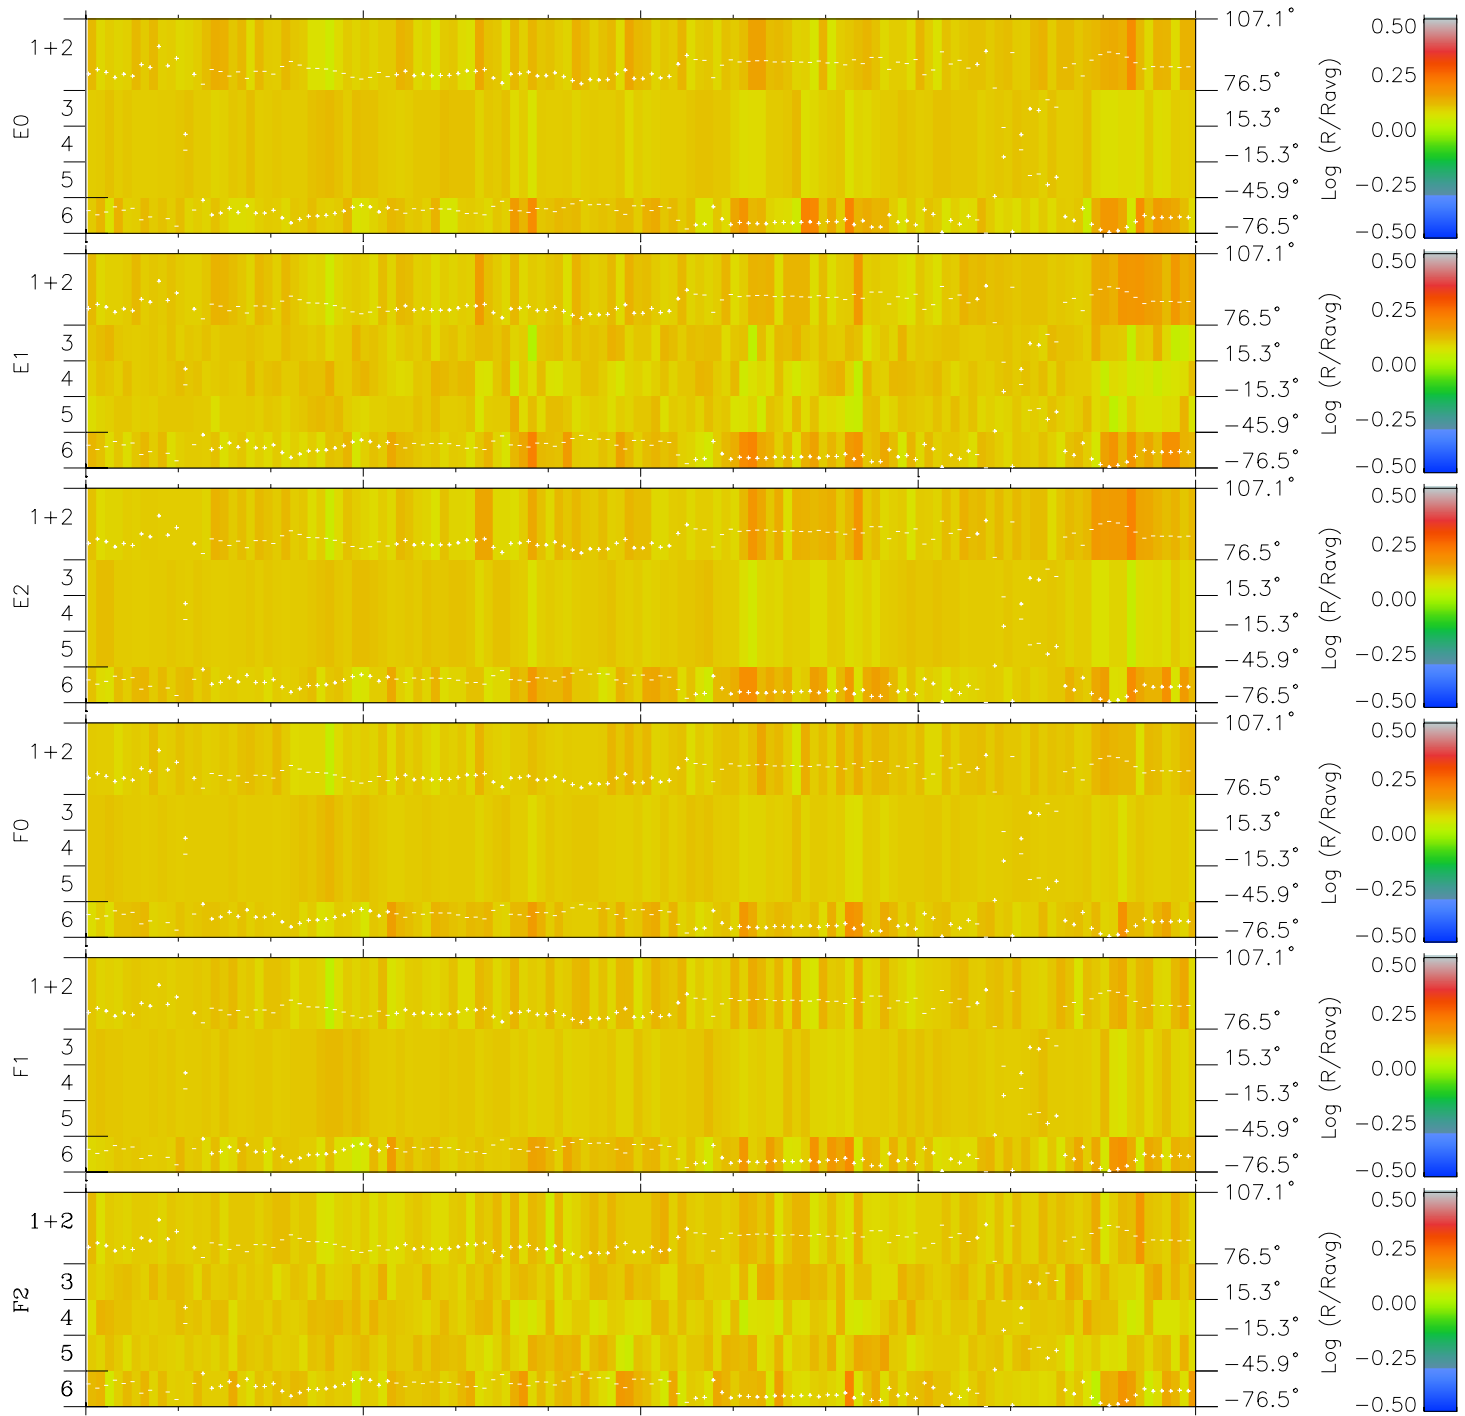

Galileo EPD Real Elevation Anisotropies 96286

Software Version: RTELEV_MEAN V 1.20
 Data Production: 06-03-00
 Plot Production: Fri Sep 14 18:15:13 2001
 Color File: wondr3
 Geofactor File: 1.1

00:00:00 1996-286	286-06	286-12	286-18	00:00:00 1996-287	
+	+	+	+	+	X JSE(R _j)
-68.36	-67.88	-67.39	-66.89	-66.38	Y JSE(R _j)
-87.82	-87.95	-88.07	-88.18	-88.28	Z JSE(R _j)
1.61	1.64	1.66	1.68	1.70	

- ◇ = Jupiter look direction
- = Corotation look direction