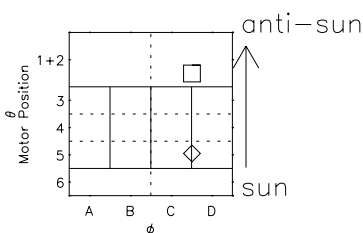

Galileo EPD Real Elevation Anisotropies 96286

Software Version: RTELEV_MEAN V 1.20
 Data Production: 06-03-00
 Plot Production: Fri Sep 14 18:15:13 2001
 Color File: wondr3
 Geofactor File: 1.1

00:00:00 1996-286	286-06	286-12	286-18	00:00:00 1996-287	
+	+	+	+	+	X JSE(R _j)
-68.36	-67.88	-67.39	-66.89	-66.38	Y JSE(R _j)
-87.82	-87.95	-88.07	-88.18	-88.28	Z JSE(R _j)
1.61	1.64	1.66	1.68	1.70	

- ◇ = Jupiter look direction
- = Corotation look direction