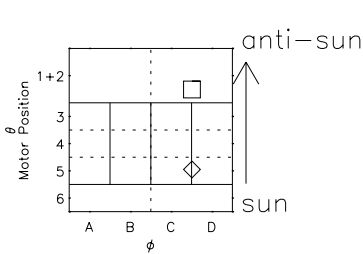

Galileo EPD Real Elevation Anisotropies 96286

Software Version: RTELEV_FLUX V 1.20
Data Production: 06-03-00
Plot Production: Fri Sep 14 18:15:24 2001
Color File: wondr3
Geofactor File: 1.1

00:00:00 1996-286	286-06	286-12	286-18	00:00:00 1996-287	
+	+	+	+	+	
-68.36	-67.88	-67.39	-66.89	-66.38	X JSE(R _j)
-87.82	-87.95	-88.07	-88.18	-88.28	Y JSE(R _j)
1.61	1.64	1.66	1.68	1.70	Z JSE(R _j)

- ◇ = Jupiter look direction
- = Corotation look direction