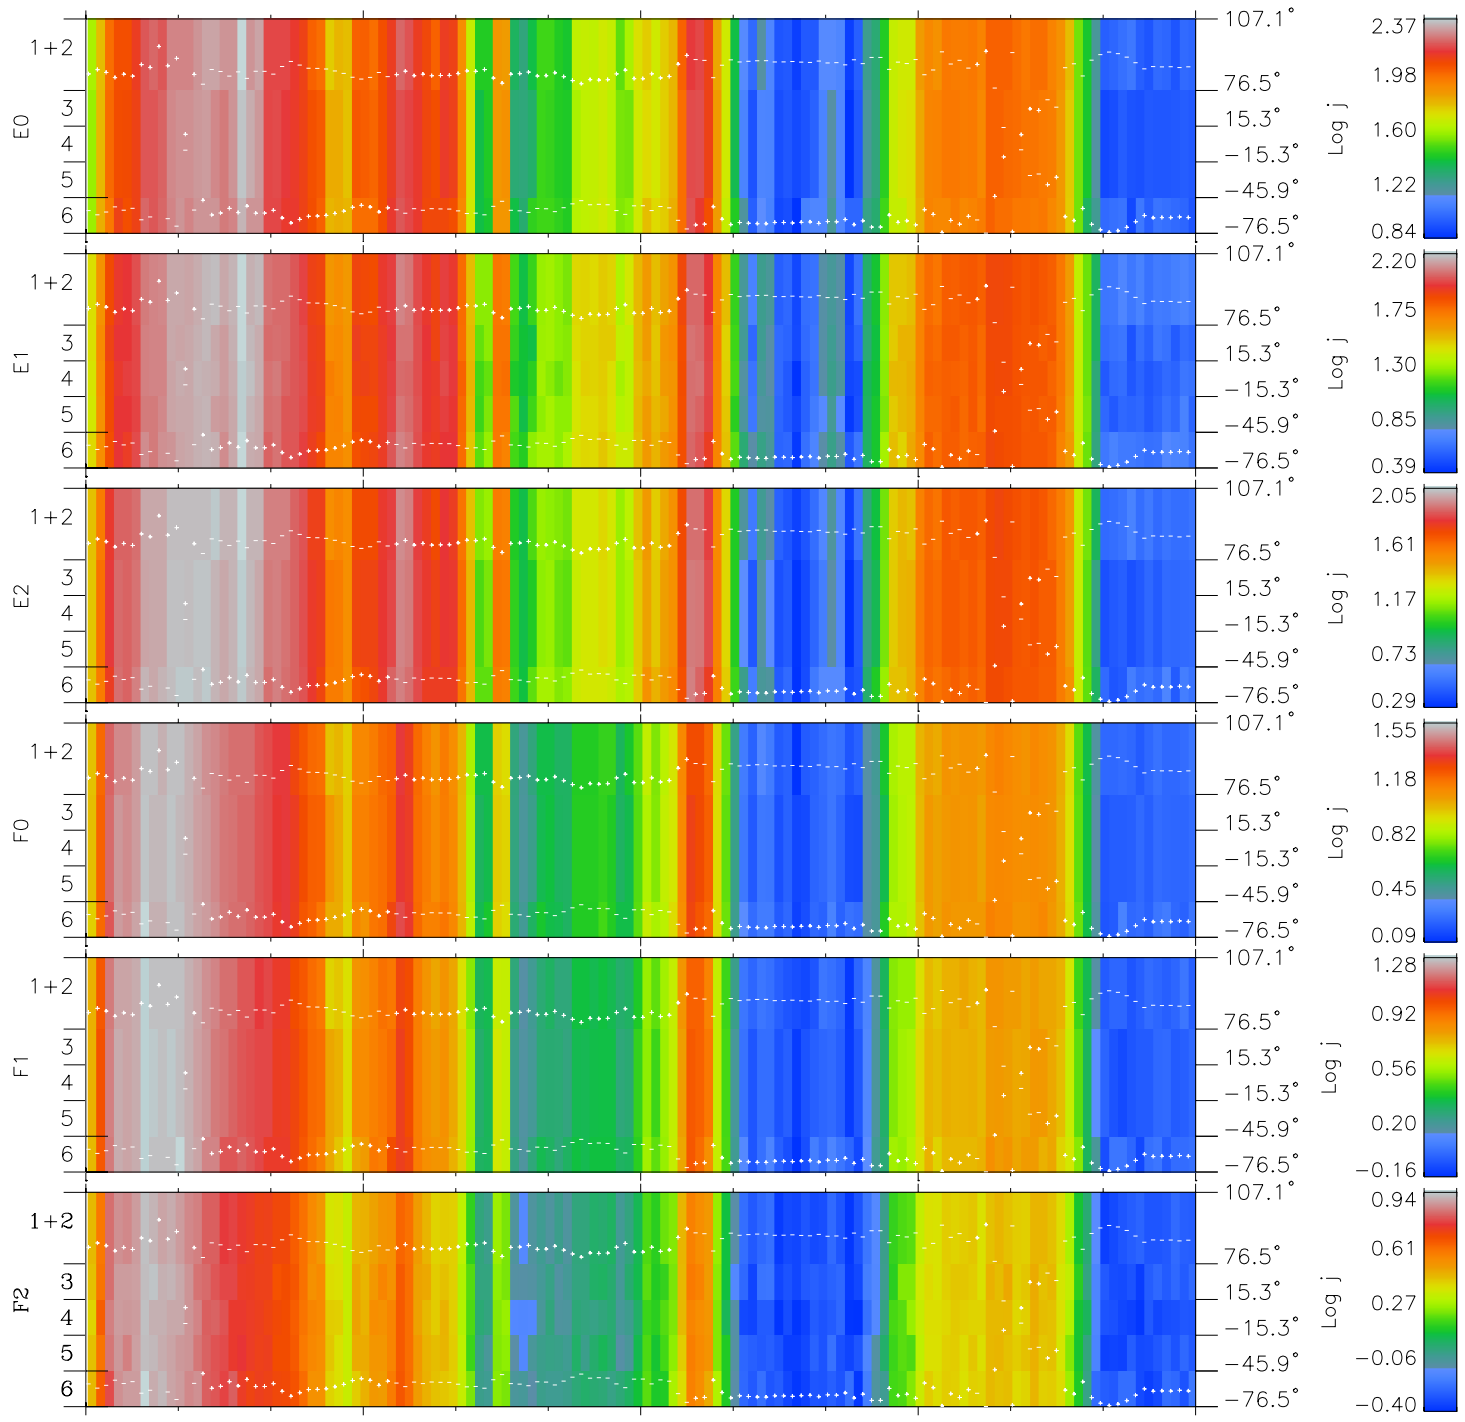

Galileo EPD Real Elevation Anisotropies 96286

Software Version: RTELEV_FLUX V 1.20
Data Production: 06-03-00
Plot Production: Fri Sep 14 18:15:24 2001
Color File: wondr3
Geofactor File: 1.1

00:00:00 1996-286	286-06	286-12	286-18	00:00:00 1996-287	
+	+	+	+	+	
-68.36	-67.88	-67.39	-66.89	-66.38	X JSE(R _j)
-87.82	-87.95	-88.07	-88.18	-88.28	Y JSE(R _j)
1.61	1.64	1.66	1.68	1.70	Z JSE(R _j)

- ◇ = Jupiter look direction
- = Corotation look direction