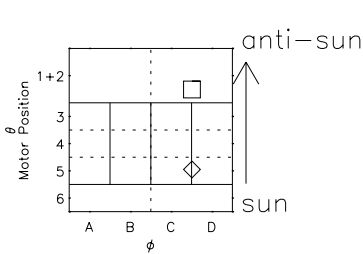

Galileo EPD Real Elevation Anisotropies 96286

Software Version: RTELEV_NORM V 1.20
Data Production: 06-03-00
Plot Production: Fri Sep 14 18:15:30 2001
Color File: wondr3
Geofactor File: 1.1

00:00:00 1996-286	286-06	286-12	286-18	00:00:00 1996-287	
+	+	+	+	+	X JSE(R _j)
-68.36	-67.88	-67.39	-66.89	-66.38	Y JSE(R _j)
-87.82	-87.95	-88.07	-88.18	-88.28	Z JSE(R _j)
1.61	1.64	1.66	1.68	1.70	

- ◇ = Jupiter look direction
- = Corotation look direction