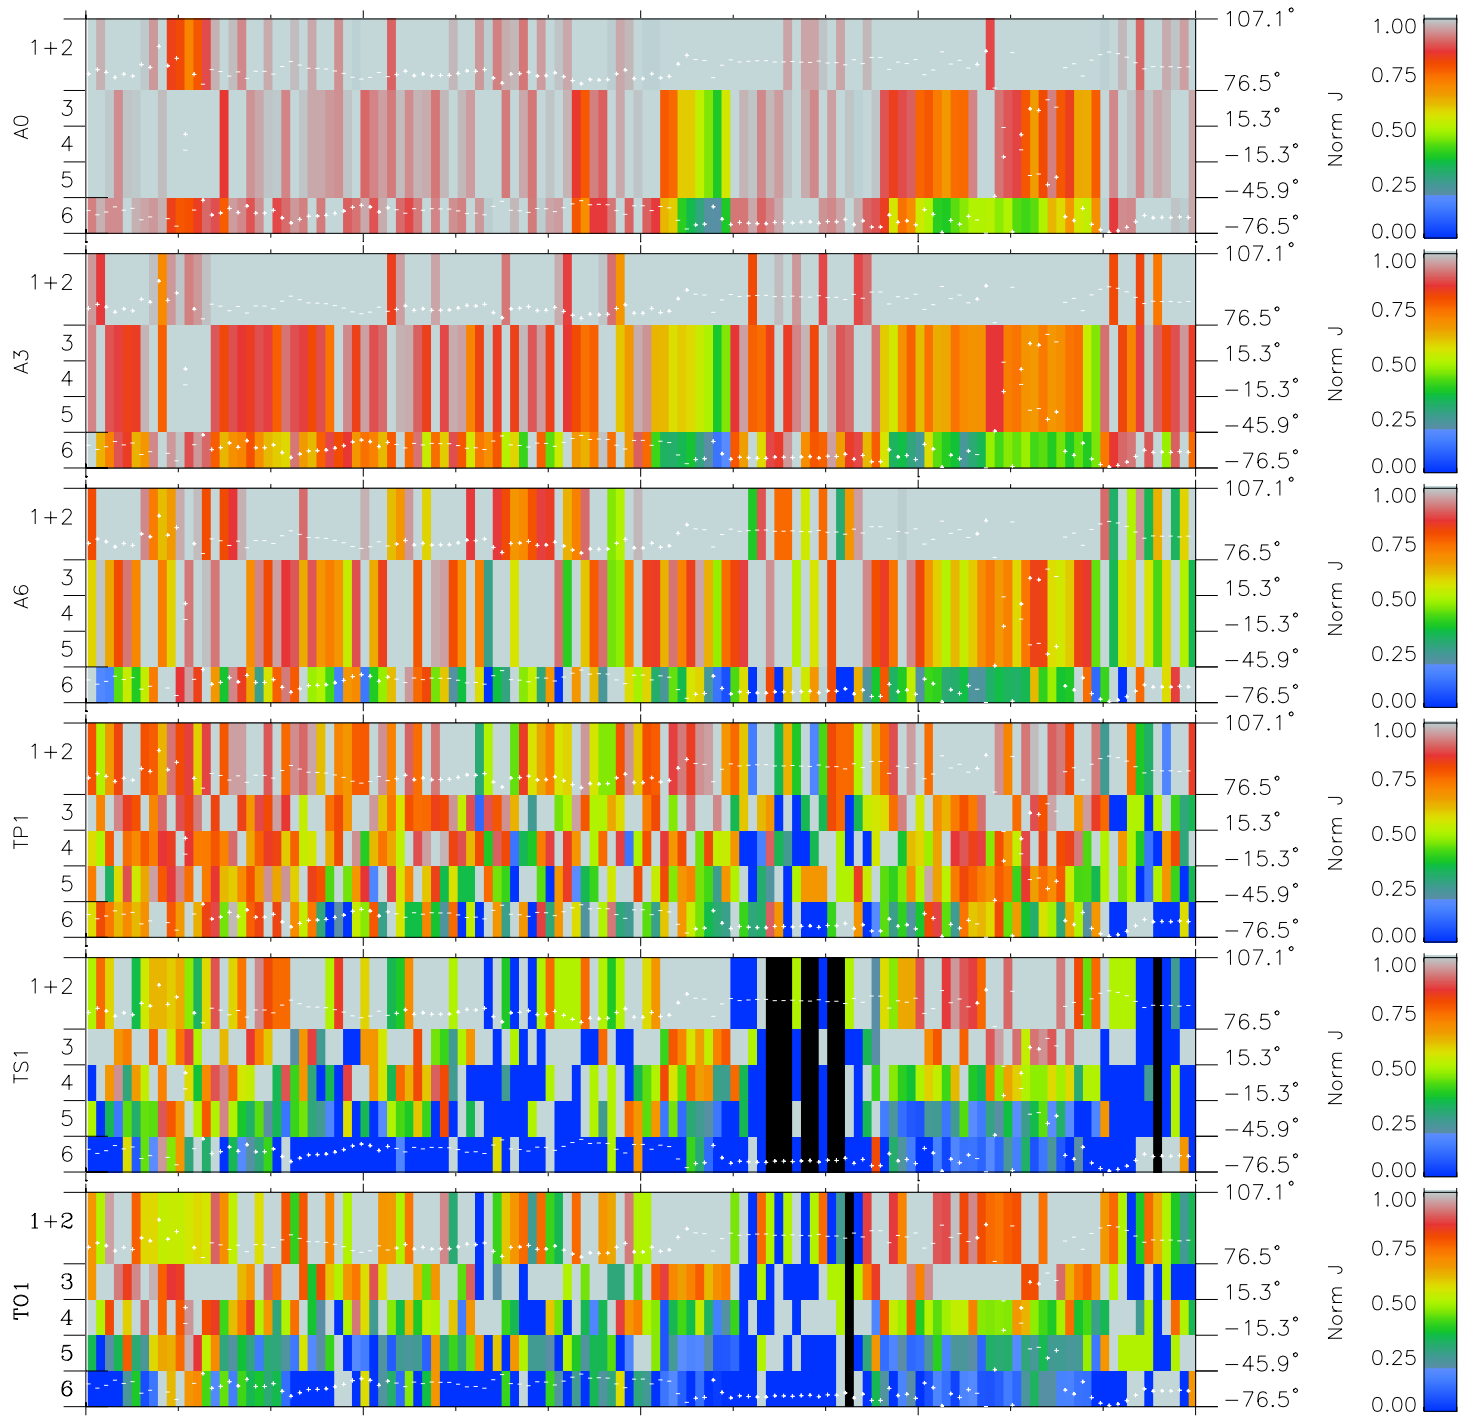

Galileo EPD Real Elevation Anisotropies 96286

Software Version: RTELEV_NORM V 1.20
Data Production: 06-03-00
Plot Production: Fri Sep 14 18:15:30 2001
Color File: wondr3
Geofactor File: 1.1

00:00:00 1996-286	286-06	286-12	286-18	00:00:00 1996-287	
+	+	+	+	+	X JSE(R _j)
-68.36	-67.88	-67.39	-66.89	-66.38	Y JSE(R _j)
-87.82	-87.95	-88.07	-88.18	-88.28	Z JSE(R _j)
1.61	1.64	1.66	1.68	1.70	

- ◇ = Jupiter look direction
- = Corotation look direction