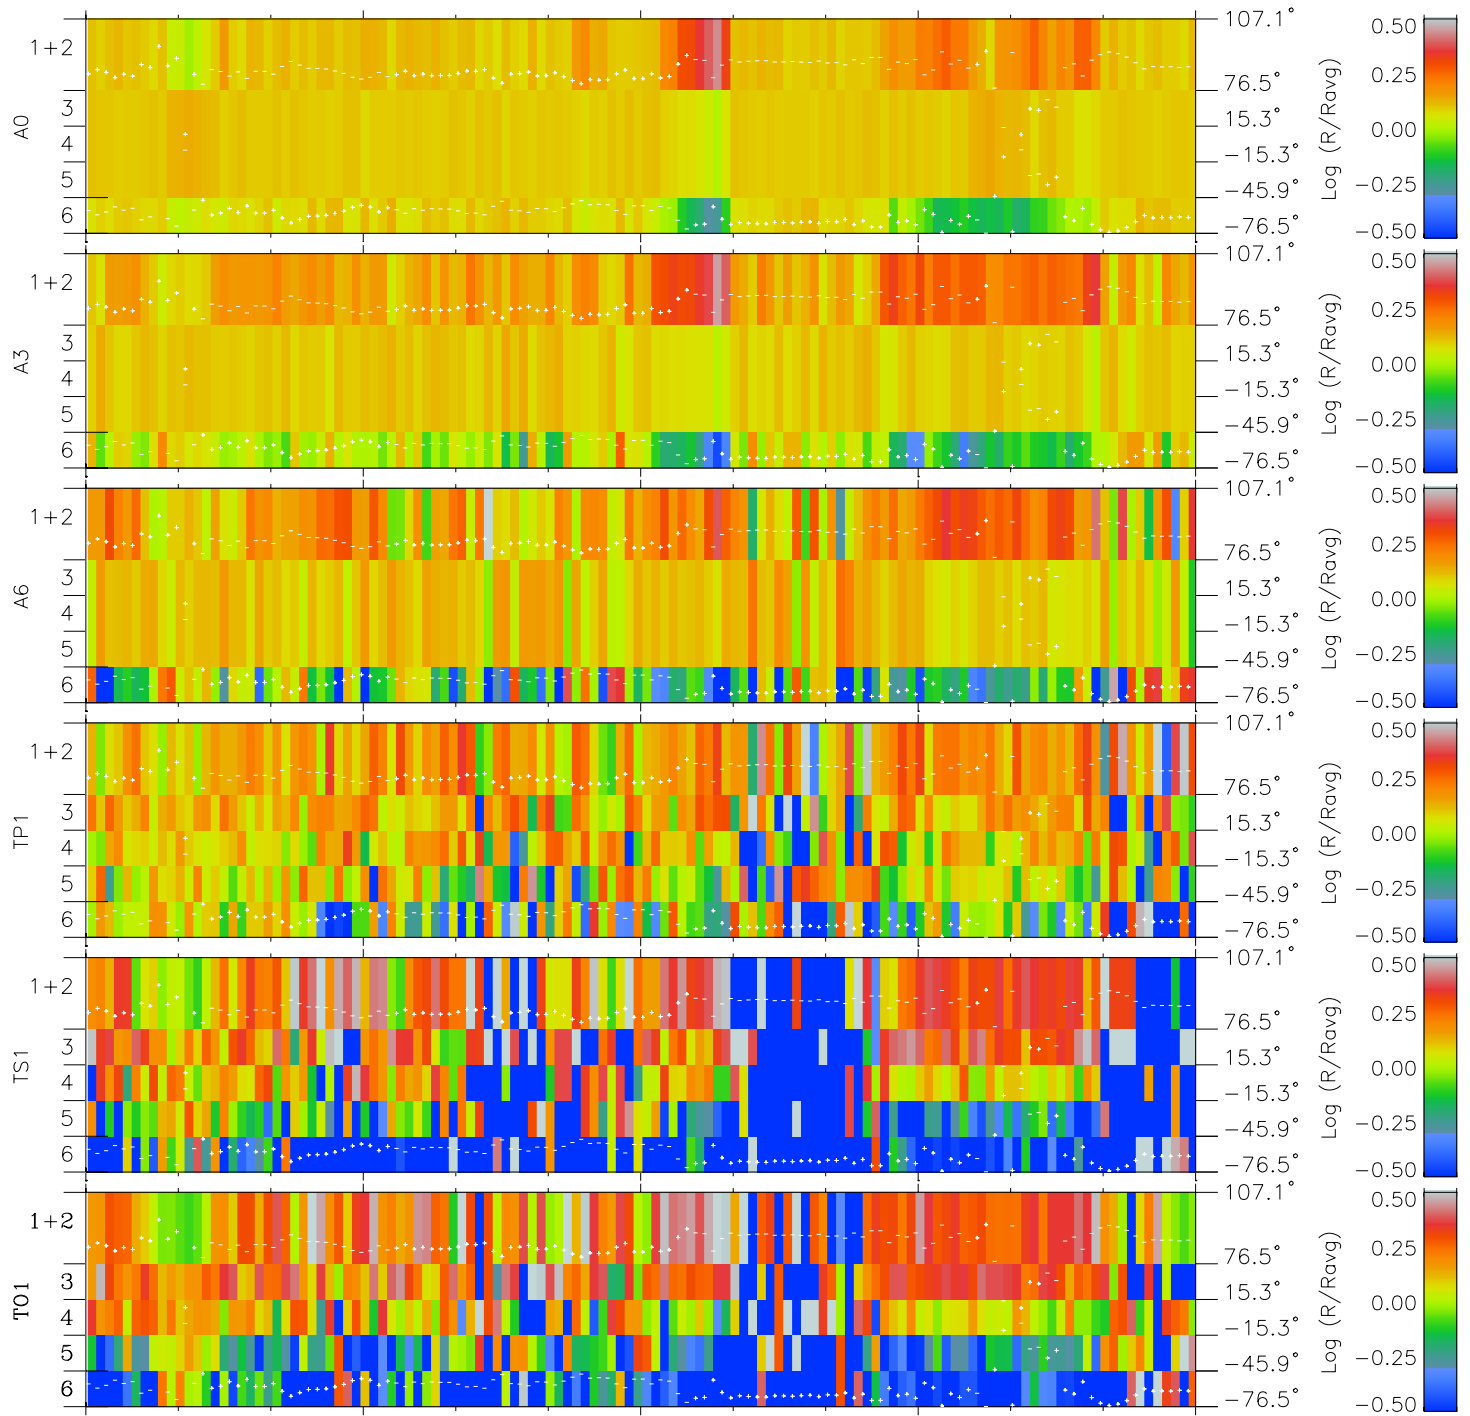

# Galileo EPD Real Elevation Anisotropies 96286

Software Version: RTELEV\_MEAN V 1.20  
 Data Production: 06-03-00  
 Plot Production: Fri Sep 14 18:15:07 2001  
 Color File: wondr3  
 Geofactor File: 1.1

00:00:00 1996-286	286-06	286-12	286-18	00:00:00 1996-287	
+	+	+	+	+	
-68.36	-67.88	-67.39	-66.89	-66.38	X JSE(R <sub>j</sub> )
-87.82	-87.95	-88.07	-88.18	-88.28	Y JSE(R <sub>j</sub> )
1.61	1.64	1.66	1.68	1.70	Z JSE(R <sub>j</sub> )

- ◇ = Jupiter look direction
- = Corotation look direction