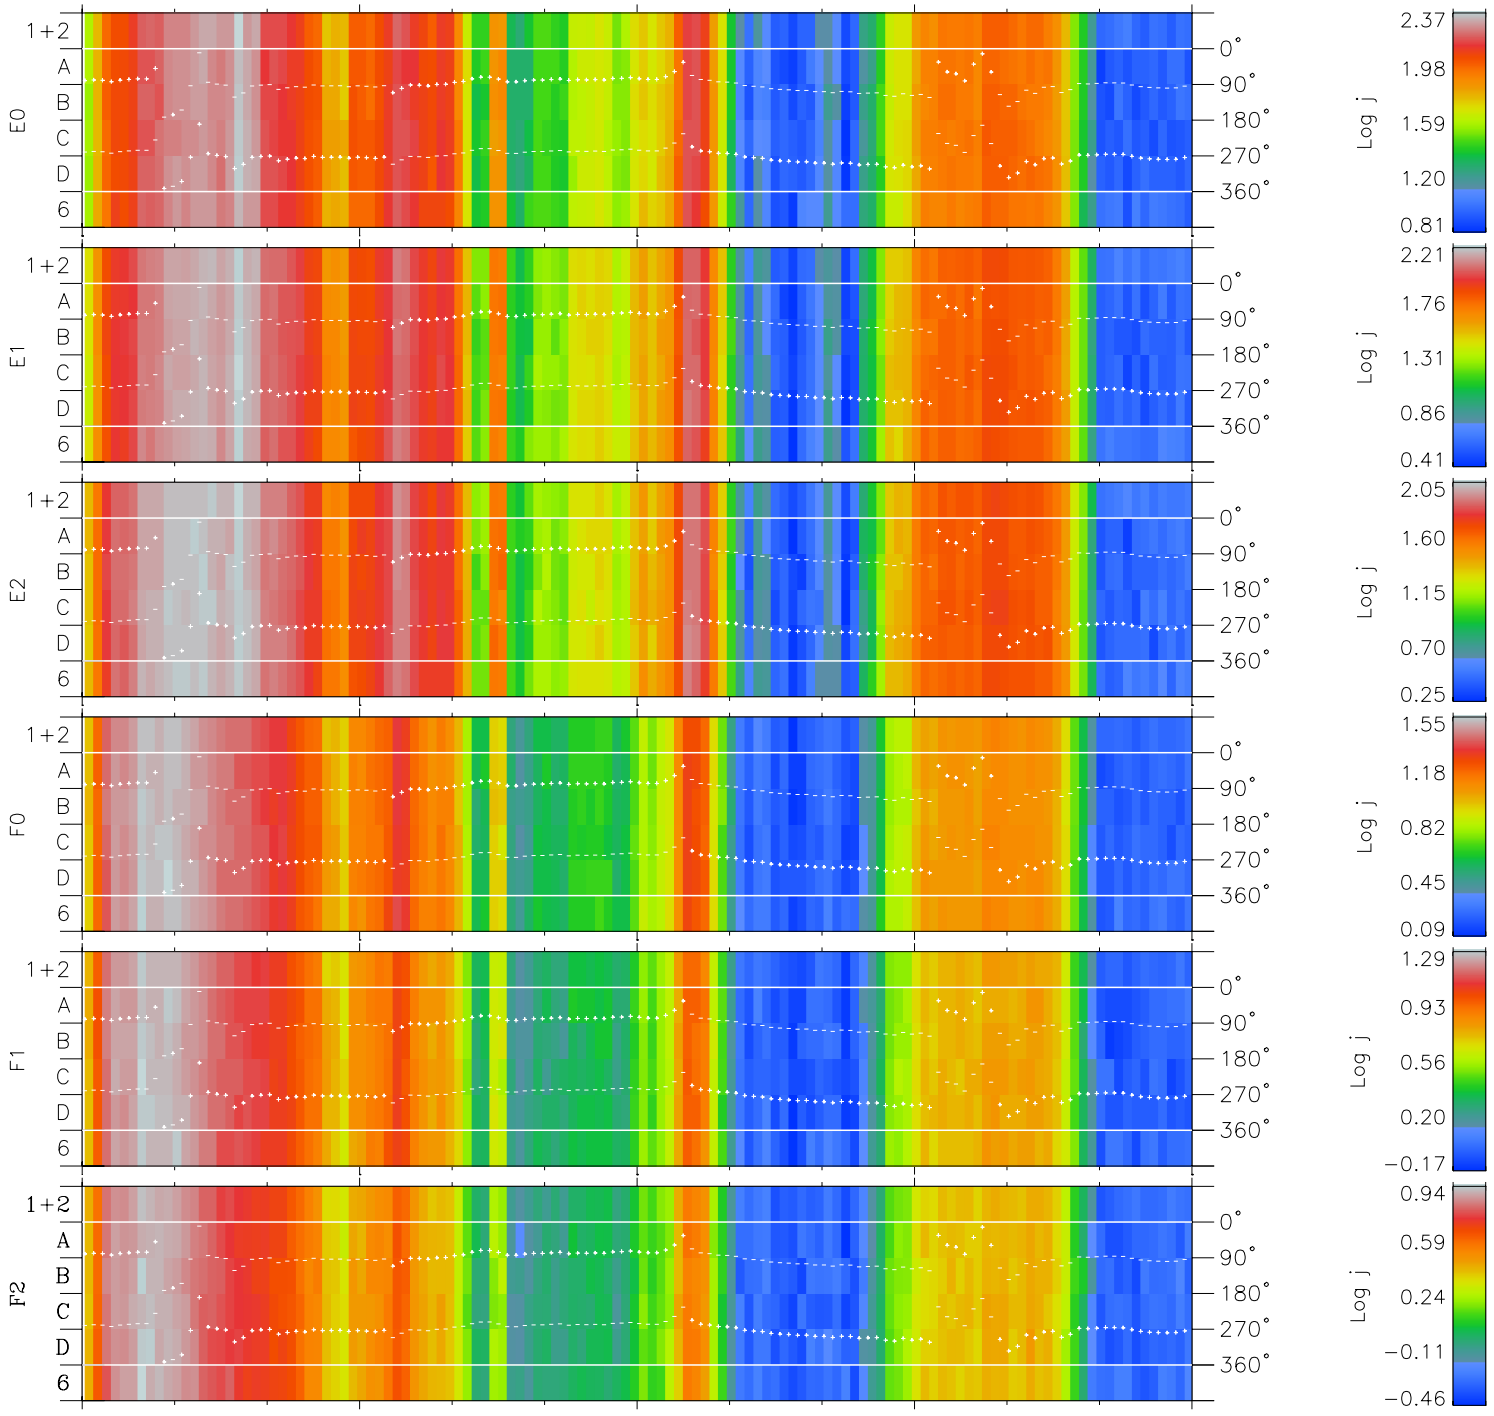

Galileo EPD Real Time Azimuth Anisotropies 96286

Software Version: RTAZIM_FLUX V 1.20
 Data Production: 06-03-00
 Plot Production: Fri Sep 14 18:15:57 2001
 Color File: wondr3
 Geofactor File: 1.1

00:00:00 1996-286	286-06	286-12	286-18	00:00:00 1996-287	
+	+	+	+	+	
-68.36	-67.88	-67.39	-66.89	-66.38	X JSE(R _j)
-87.82	-87.95	-88.07	-88.18	-88.28	Y JSE(R _j)
1.61	1.64	1.66	1.68	1.70	Z JSE(R _j)

- ◇ = Jupiter look direction
- = Corotation look direction