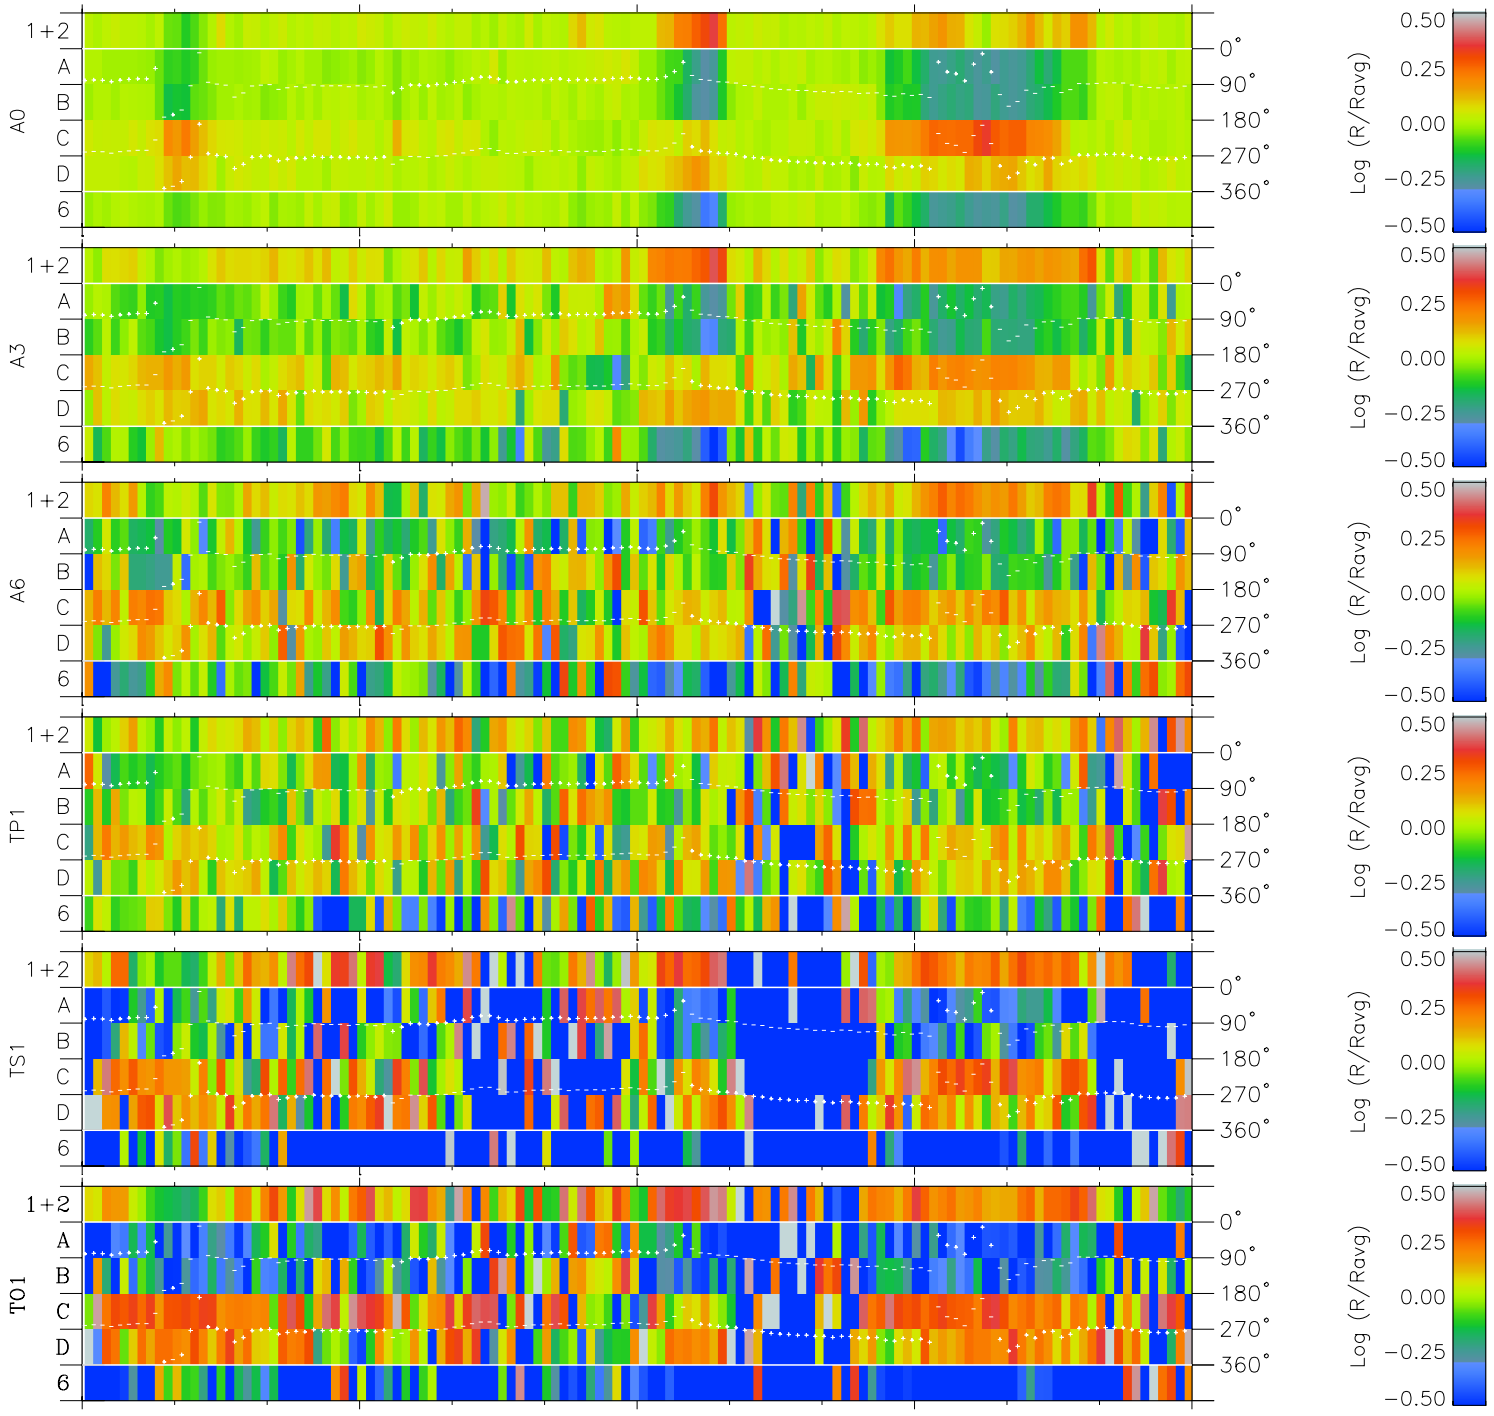

# Galileo EPD Real Time Azimuth Anisotropies 96286

Software Version: RTAZIM\_MEAN V 1.20  
Data Production: 06-03-00  
Plot Production: Fri Sep 14 18:15:41 2001  
Color File: wondr3  
Geofactor File: 1.1

00:00:00 1996-286	286-06	286-12	286-18	00:00:00 1996-287	
+	+	+	+	+	X JSE(R <sub>j</sub> )
-68.36	-67.88	-67.39	-66.89	-66.38	Y JSE(R <sub>j</sub> )
-87.82	-87.95	-88.07	-88.18	-88.28	Z JSE(R <sub>j</sub> )
1.61	1.64	1.66	1.68	1.70	

- ◇ = Jupiter look direction
- = Corotation look direction