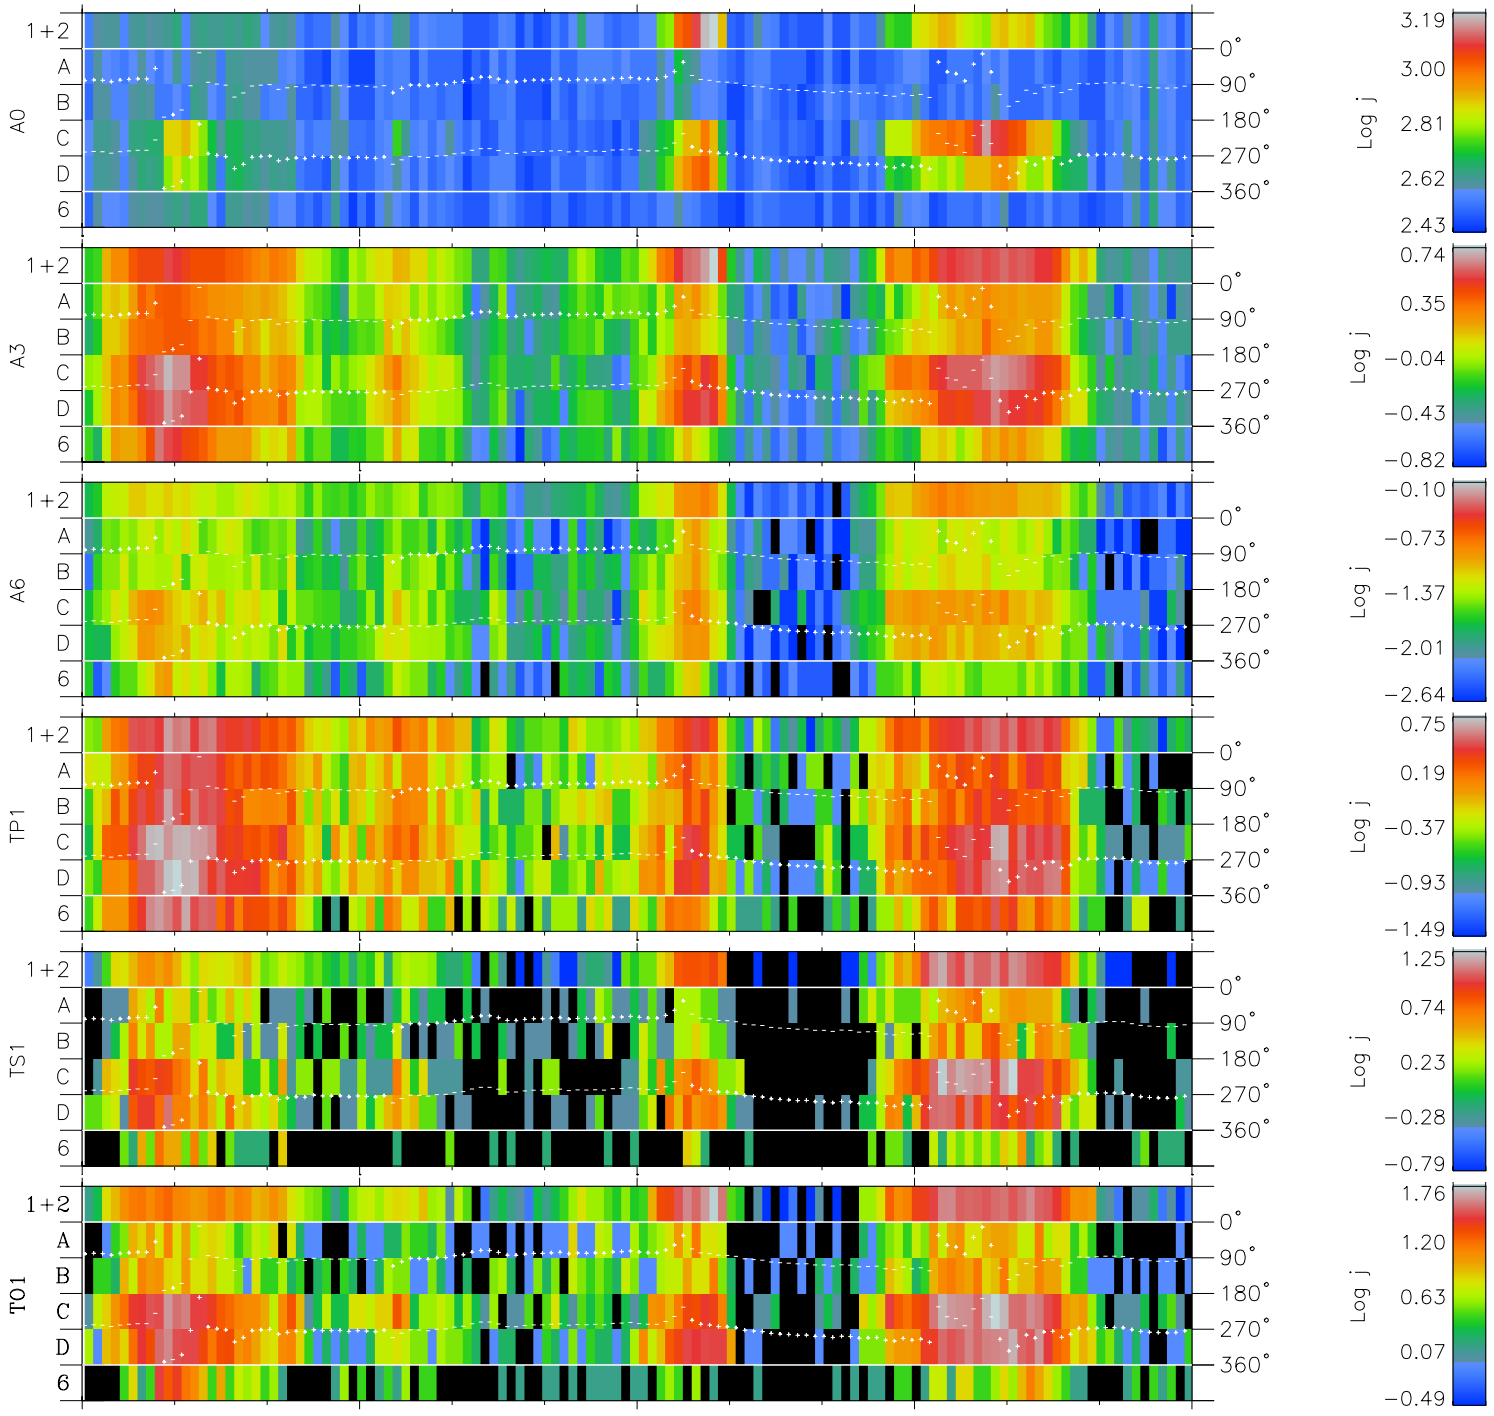

# Galileo EPD Real Time Azimuth Anisotropies 96286

Software Version: RTAZIM\_FLUX V 1.20  
Data Production: 06-03-00  
Plot Production: Fri Sep 14 18:15:52 2001  
Color File: wondr3  
Geofactor File: 1.1

00:00:00 1996-286	286-06	286-12	286-18	00:00:00 1996-287	
+	+	+	+	+	X JSE(R <sub>j</sub> )
-68.36	-67.88	-67.39	-66.89	-66.38	Y JSE(R <sub>j</sub> )
-87.82	-87.95	-88.07	-88.18	-88.28	Z JSE(R <sub>j</sub> )
1.61	1.64	1.66	1.68	1.70	

- ◇ = Jupiter look direction
- = Corotation look direction