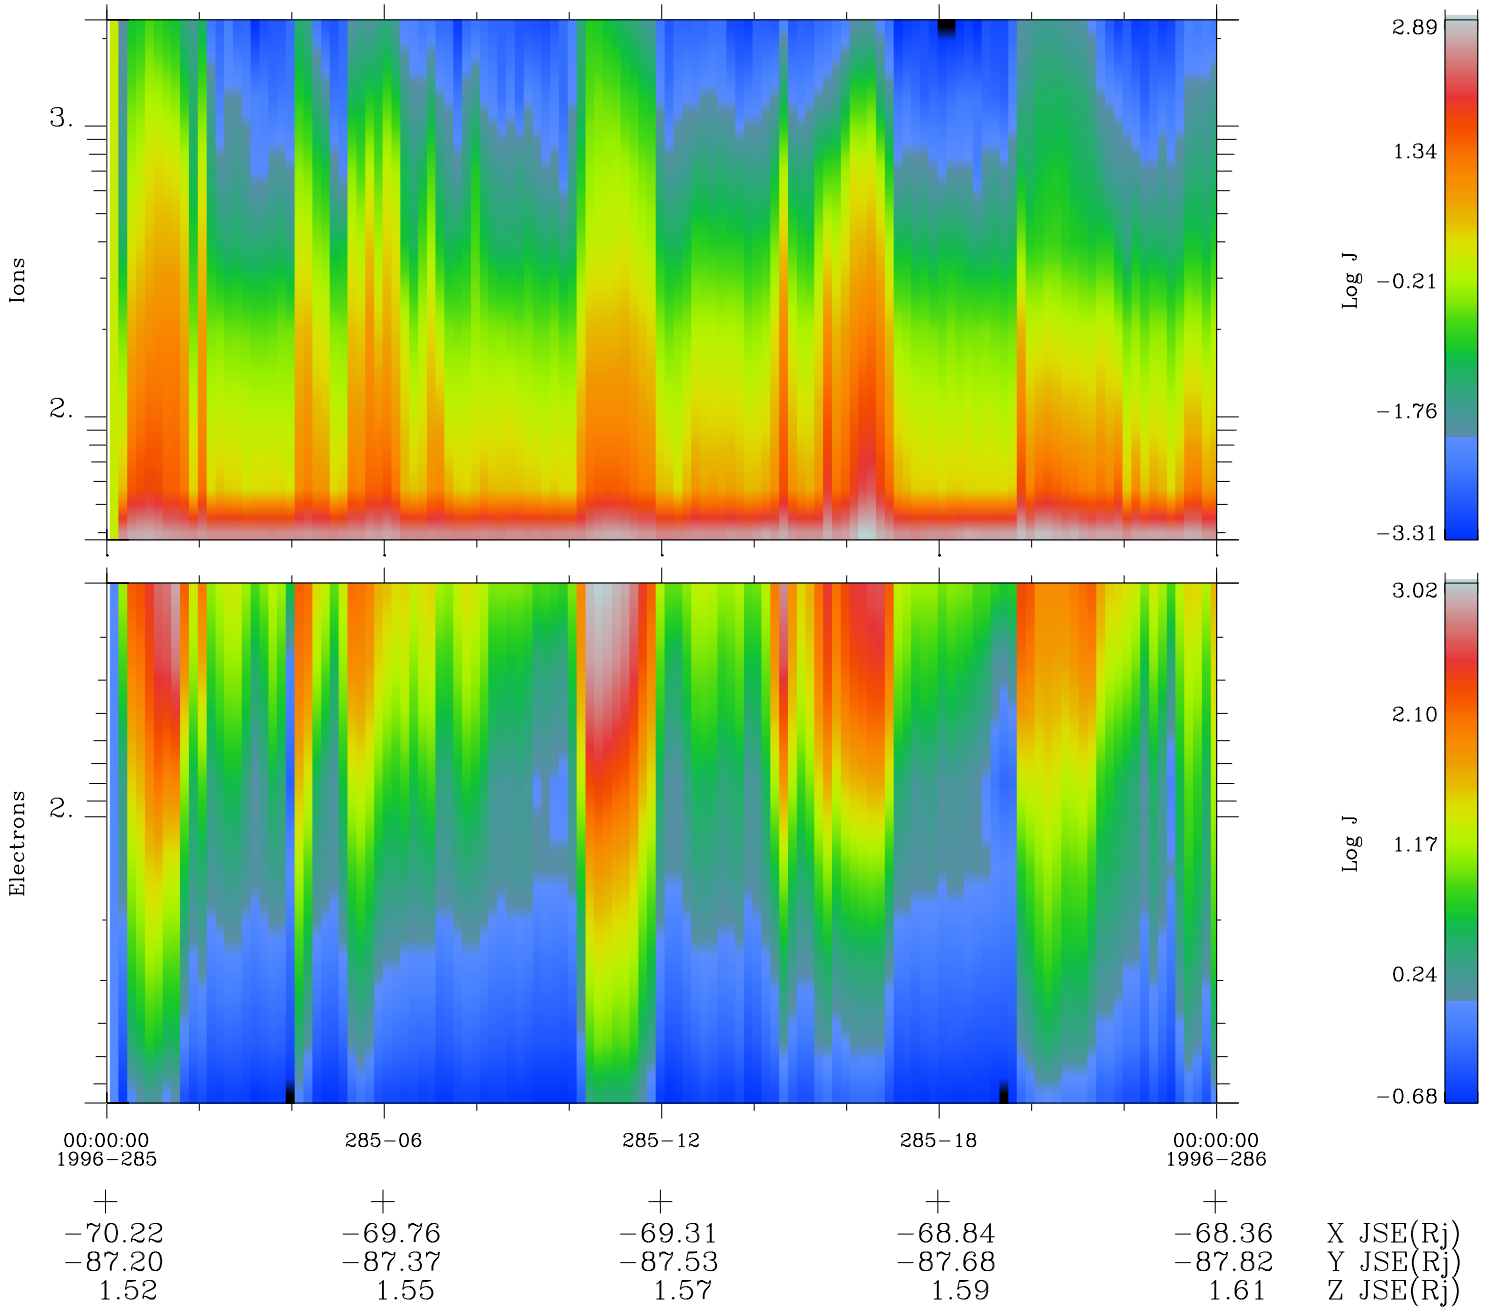

Galileo EPD Real Time Omni Spectrum 96285

Software Version: RTSPEC_OMNI V 1.20
 Data Production: 06-03-00
 Plot Production: Fri Sep 14 18:06:10 2001
 Color File: wondr3
 Geofactor File: 1.1

◇ = Jupiter look direction
 □ = Corotation look direction