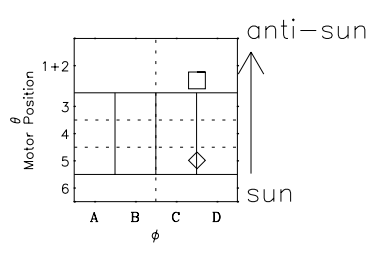

Galileo EPD Real Time Omni Spectrum 96285

Software Version: RTSPEC_OMNI V 1.20
 Data Production: 06-03-00
 Plot Production: Fri Sep 14 18:06:10 2001
 Color File: wondr3
 Geofactor File: 1.1

◇ = Jupiter look direction
 □ = Corotation look direction