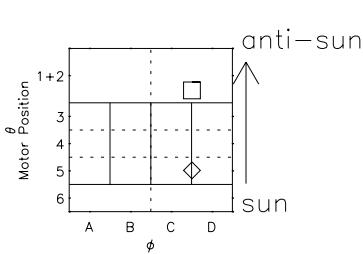

Galileo EPD Real Time R6 Electrons Spectra 96285

Software Version: RTSPEC_R6 V 1.20
 Data Production: 06-03-00
 Plot Production: Fri Sep 14 18:06:04 2001
 Color File: wondr3
 Geofactor File: 1.1

- ◇ = Jupiter look direction
- = Corotation look direction