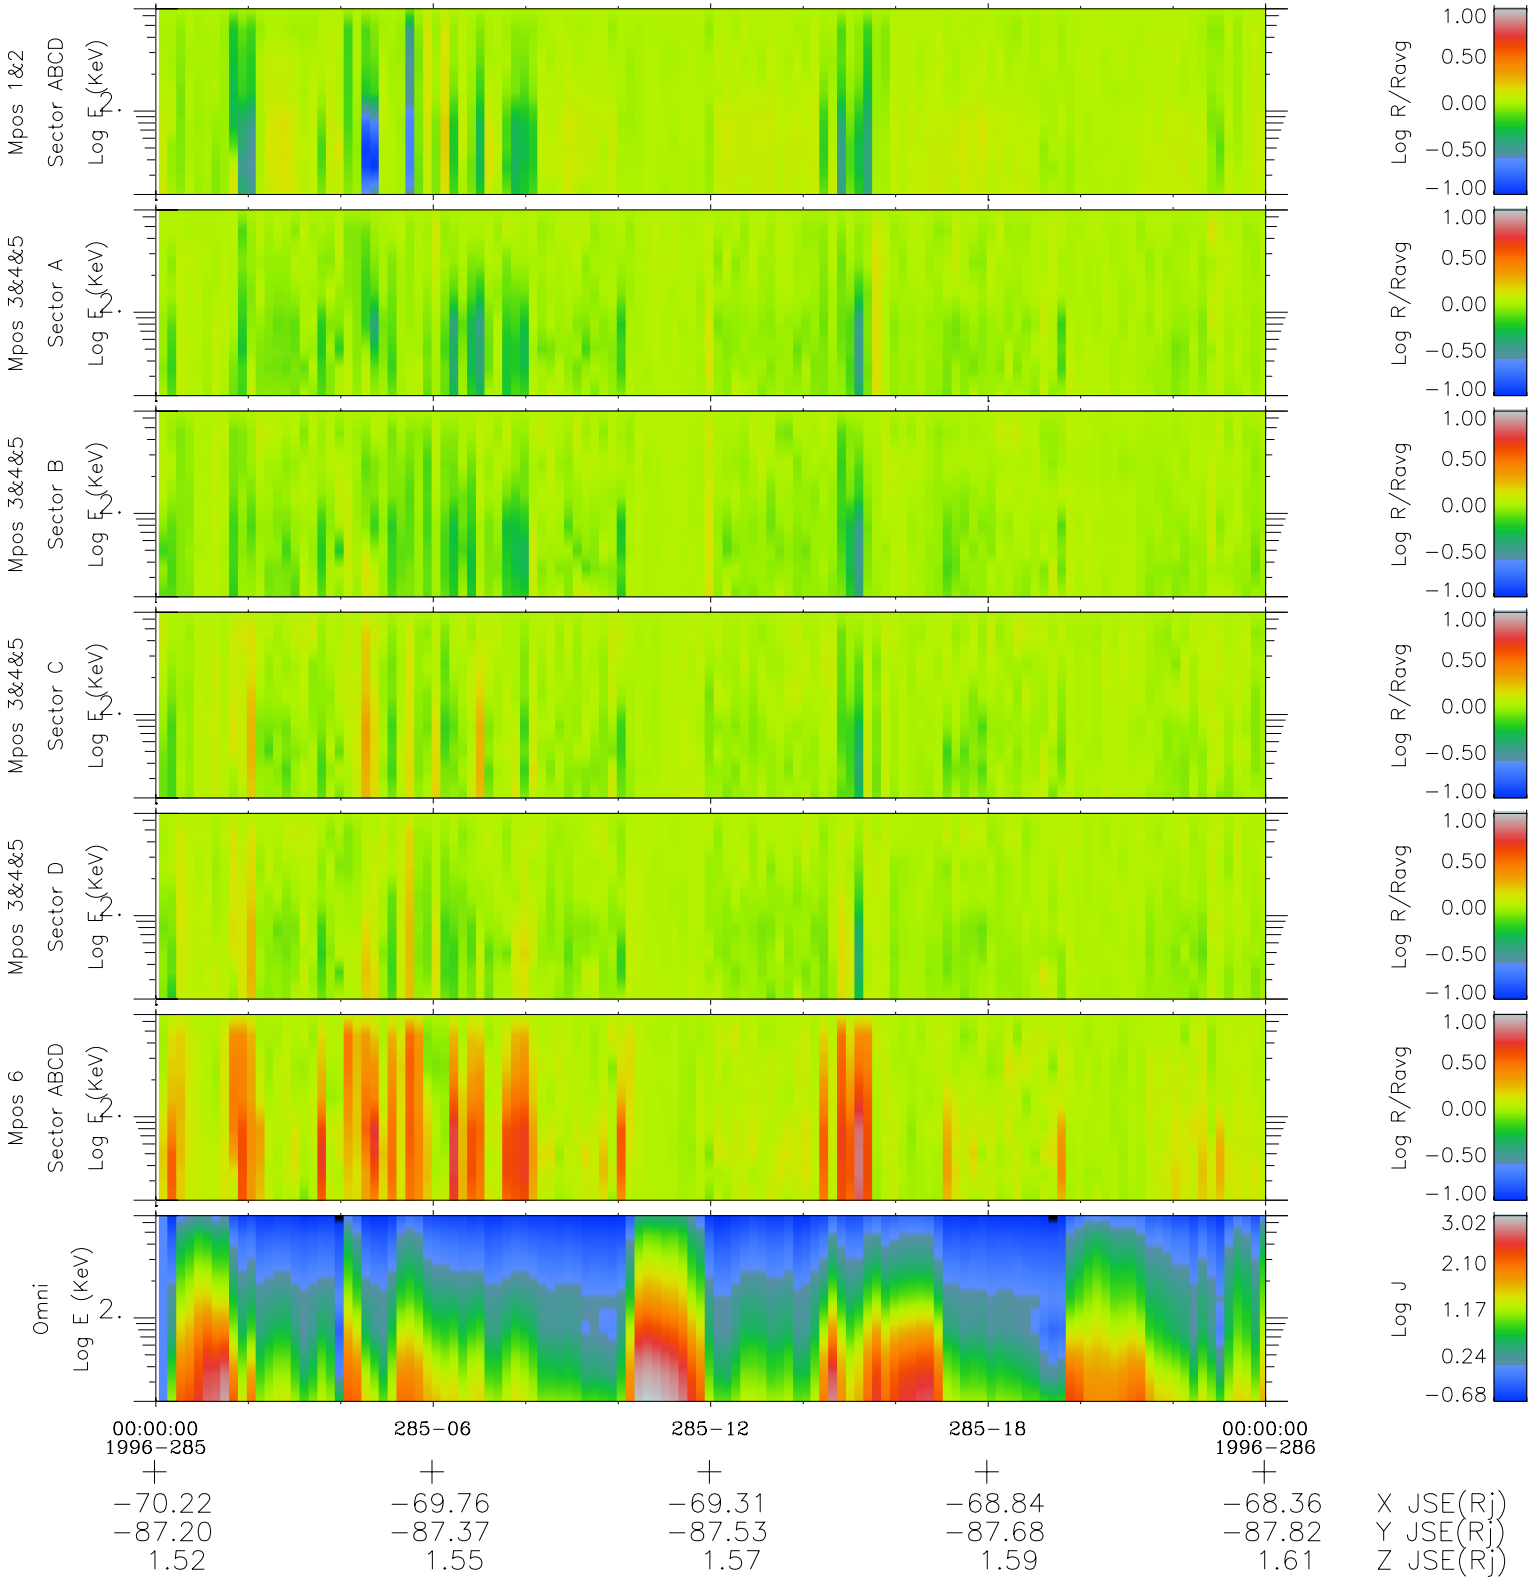

Galileo EPD Real Time R6 Electrons Spectra 96285

Software Version: RTSPEC_R6 V 1.20
 Data Production: 06-03-00
 Plot Production: Fri Sep 14 18:06:04 2001
 Color File: wondr3
 Geofactor File: 1.1

- ◇ = Jupiter look direction
- = Corotation look direction