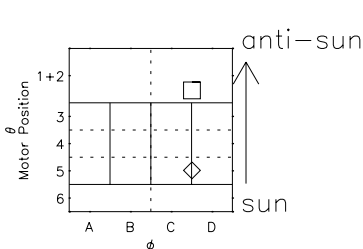

Galileo EPD Real Time R6 Ions Spectra 96285

Software Version: RTSPEC_R6 V 1.20
 Data Production: 06-03-00
 Plot Production: Fri Sep 14 18:05:58 2001
 Color File: wondr3
 Geofactor File: 1.1

- ◇ = Jupiter look direction
- = Corotation look direction