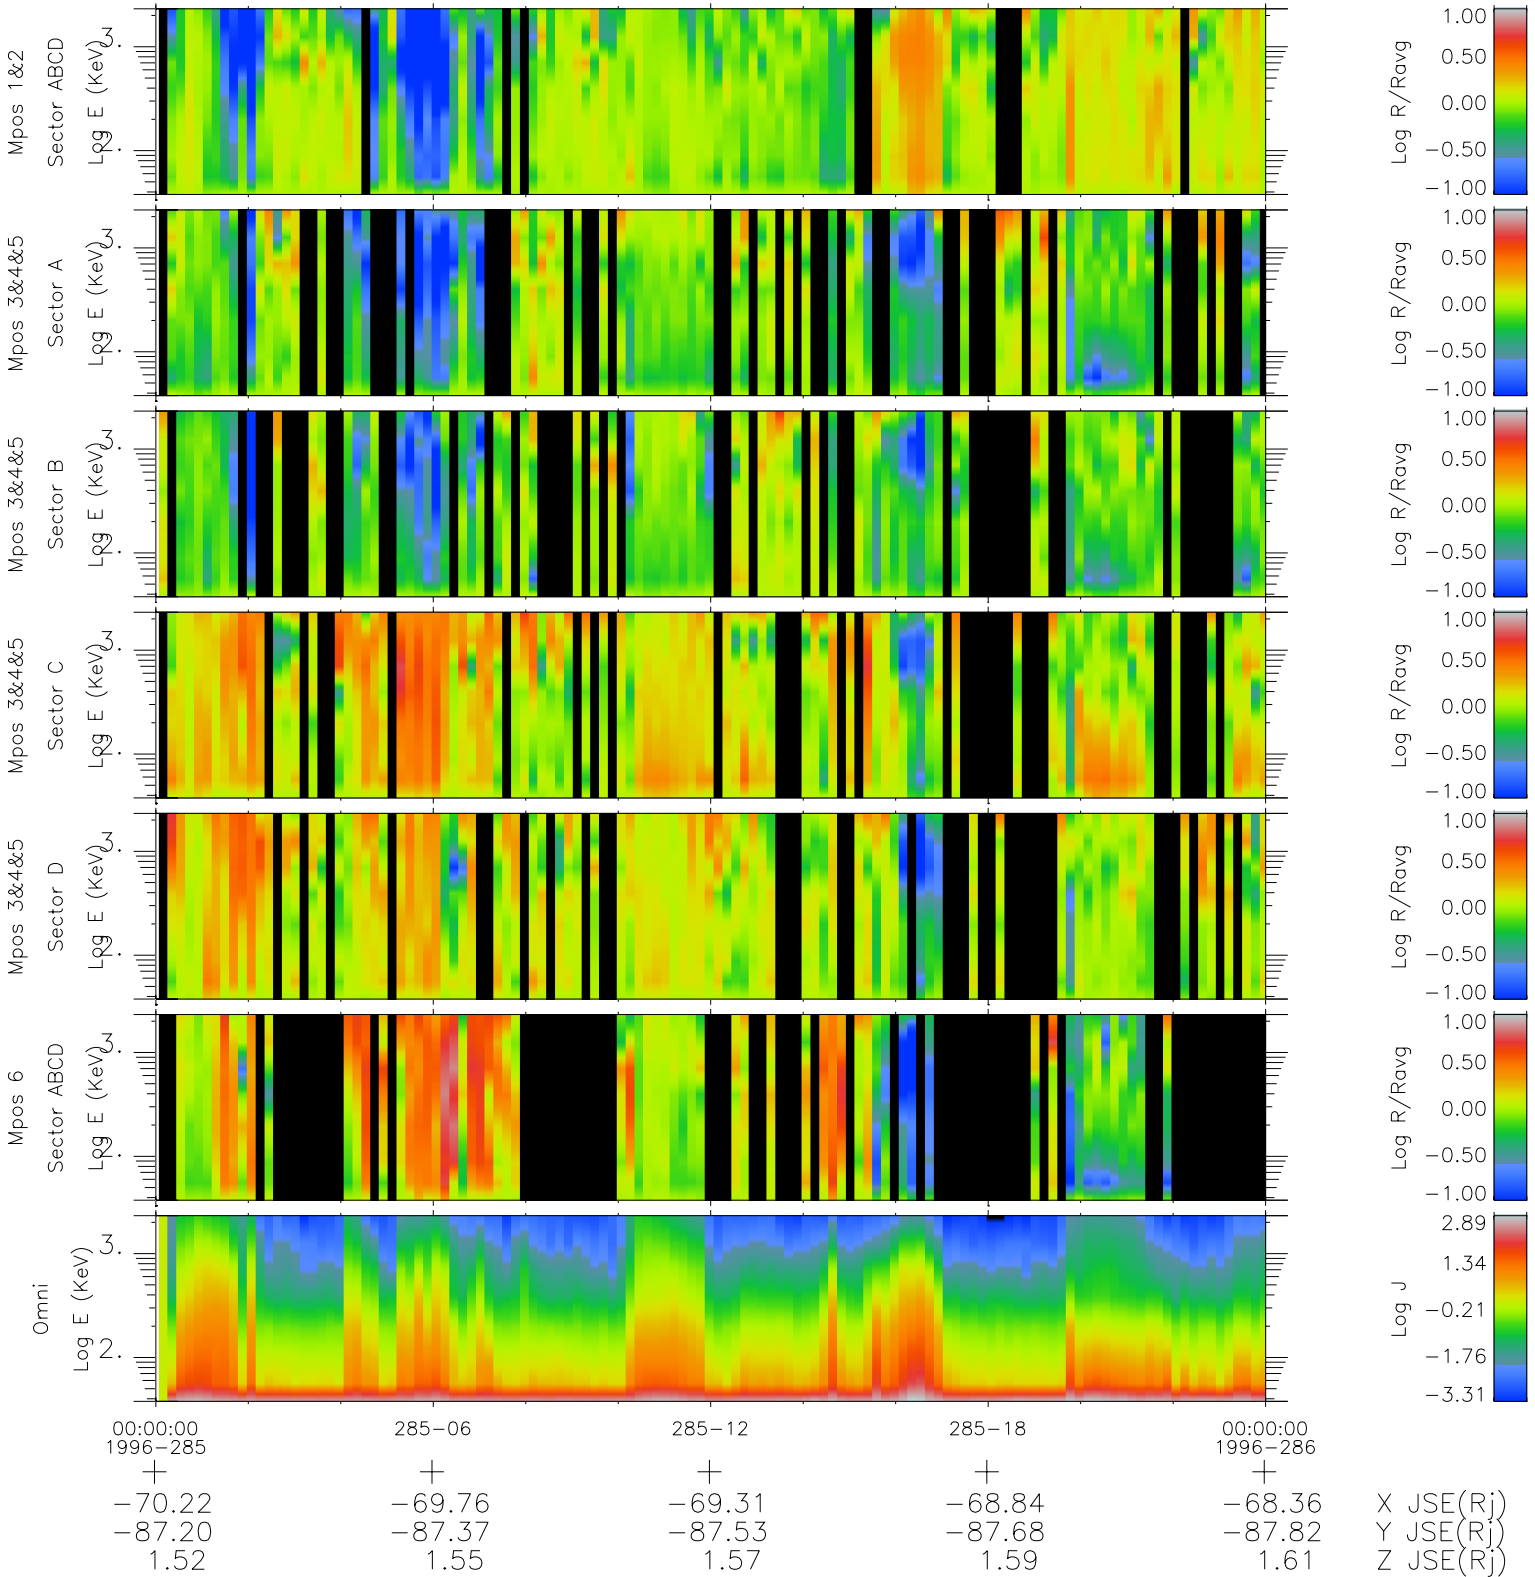

Galileo EPD Real Time R6 Ions Spectra 96285

Software Version: RTSPEC_R6 V 1.20
 Data Production: 06-03-00
 Plot Production: Fri Sep 14 18:05:58 2001
 Color File: wondr3
 Geofactor File: 1.1

- ◇ = Jupiter look direction
- = Corotation look direction