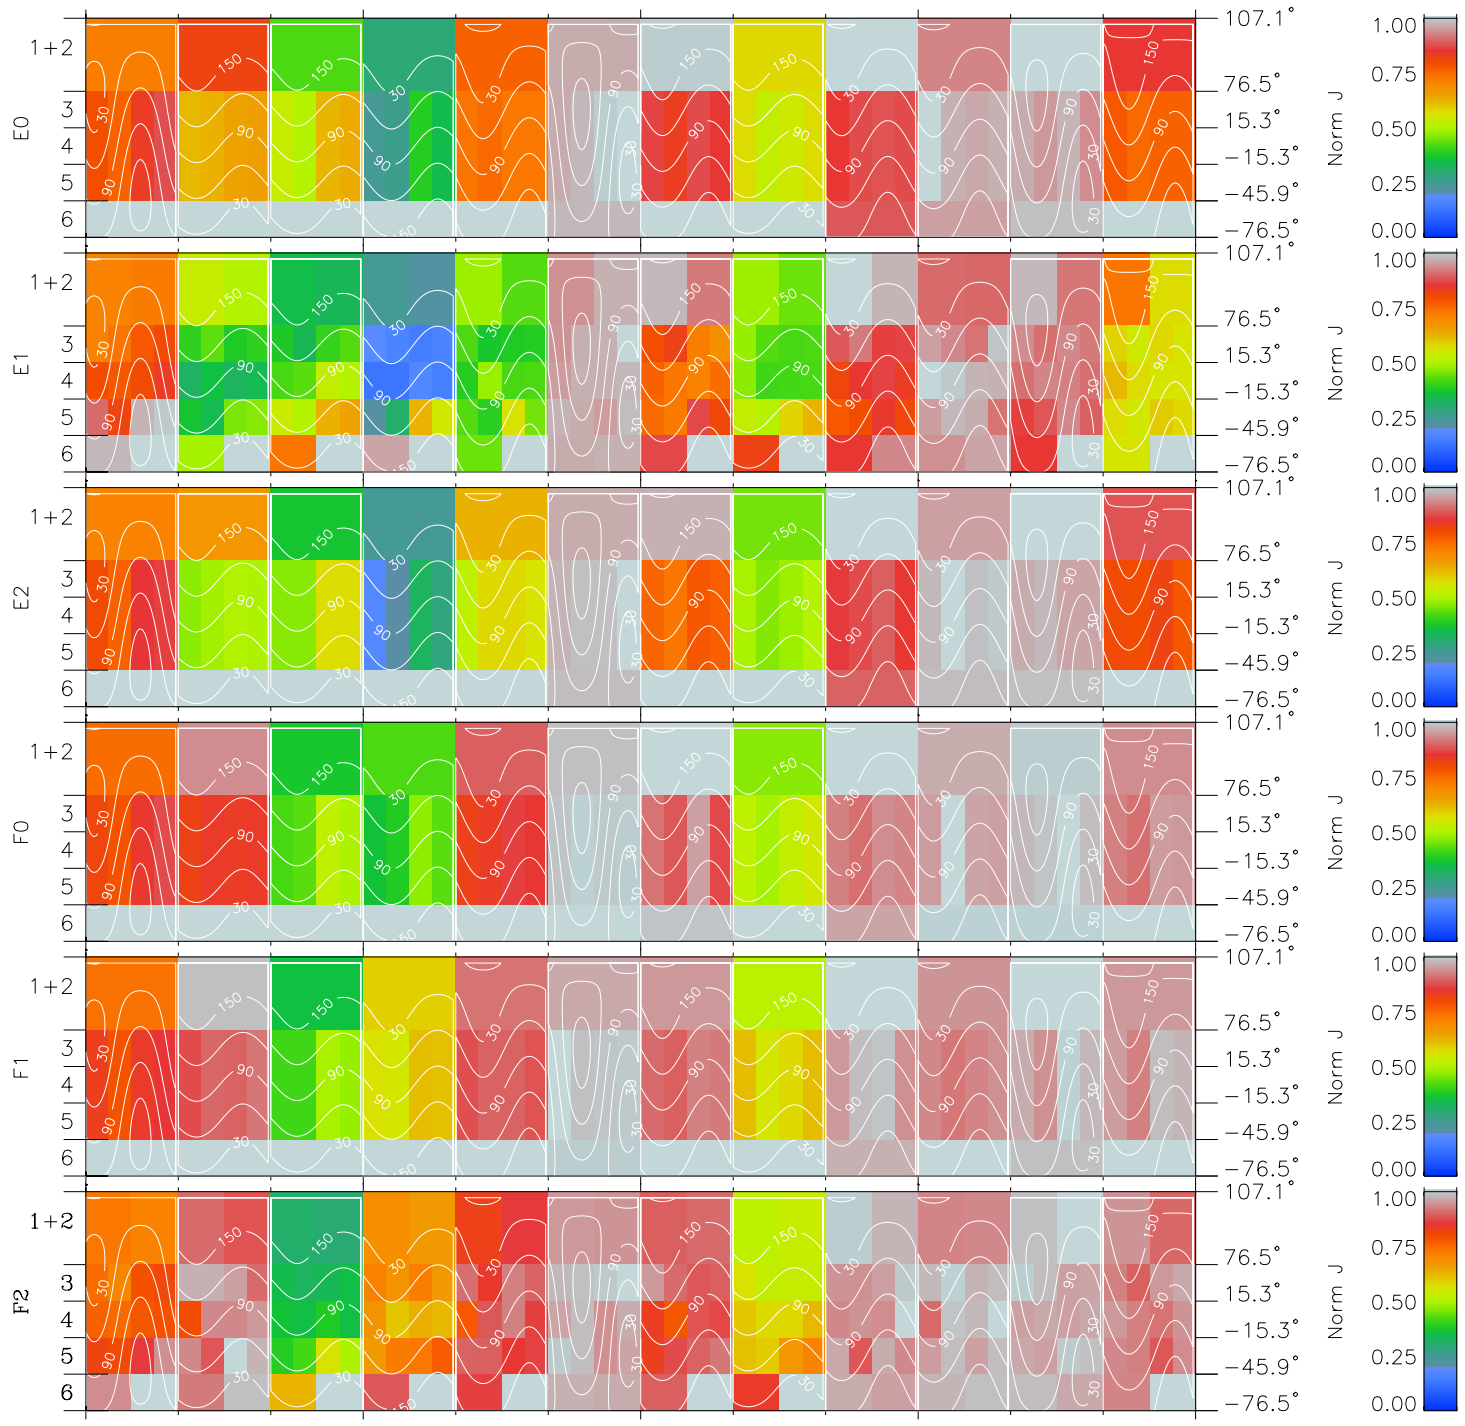

# Galileo EPD Real Time All-Sky Anisotropies 96285

Software Version: RTSKY\_NORM V 1.20  
 Data Production: 06-03-00  
 Plot Production: Fri Sep 14 18:06:53 2001  
 Color File: wondr3  
 Geofactor File: 1.1

00:00:00 1996-285	285-06	285-12	285-18	00:00:00 1996-286	
+	+	+	+	+	X JSE(R <sub>j</sub> )
-70.22	-69.76	-69.31	-68.84	-68.36	Y JSE(R <sub>j</sub> )
-87.20	-87.37	-87.53	-87.68	-87.82	Z JSE(R <sub>j</sub> )
1.52	1.55	1.57	1.59	1.61	

- ◇ = Jupiter look direction
- = Corotation look direction