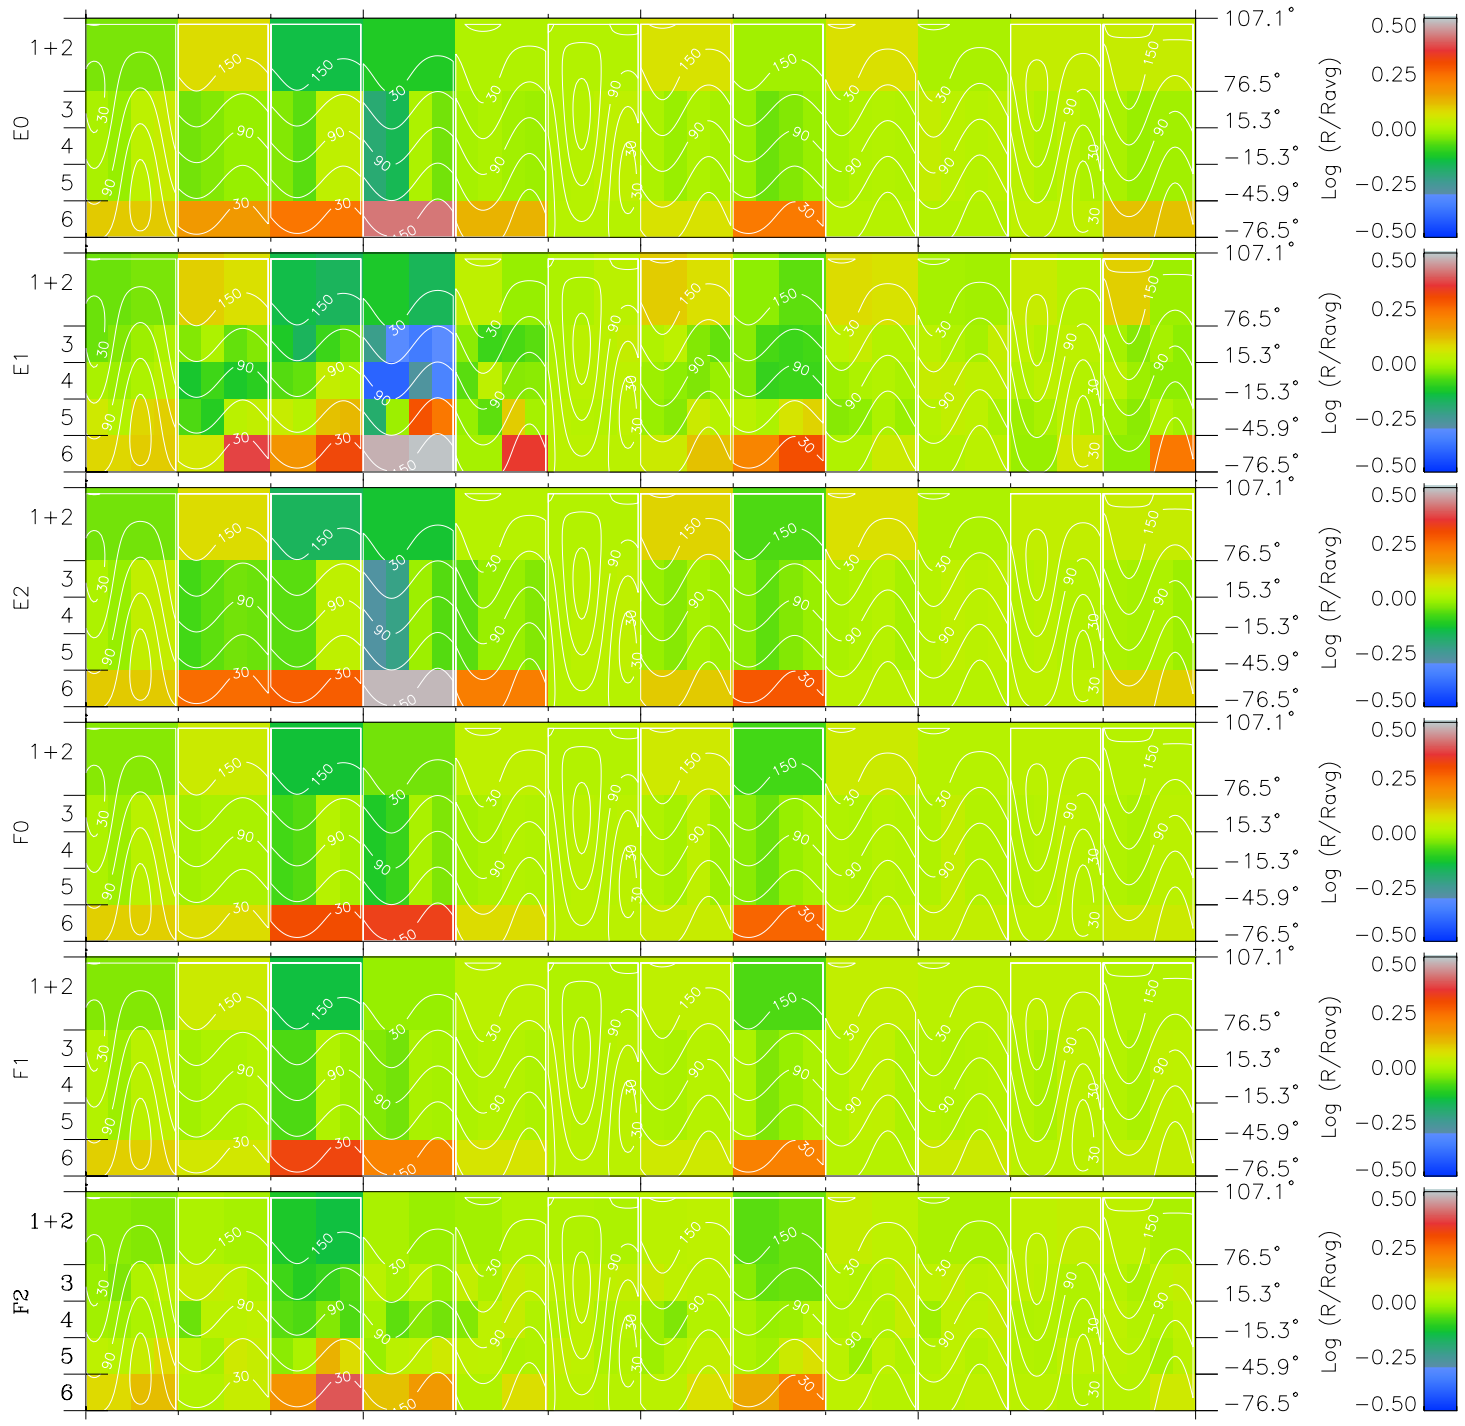

Galileo EPD Real Time All-Sky Anisotropies 96285

Software Version: RTSKY_MEAN V 1.20
 Data Production: 06-03-00
 Plot Production: Fri Sep 14 18:06:24 2001
 Color File: wondr3
 Geofactor File: 1.1

00:00:00 1996-285	285-06	285-12	285-18	00:00:00 1996-286	
+	+	+	+	+	
-70.22	-69.76	-69.31	-68.84	-68.36	X JSE(R _j)
-87.20	-87.37	-87.53	-87.68	-87.82	Y JSE(R _j)
1.52	1.55	1.57	1.59	1.61	Z JSE(R _j)

- ◇ = Jupiter look direction
- = Corotation look direction