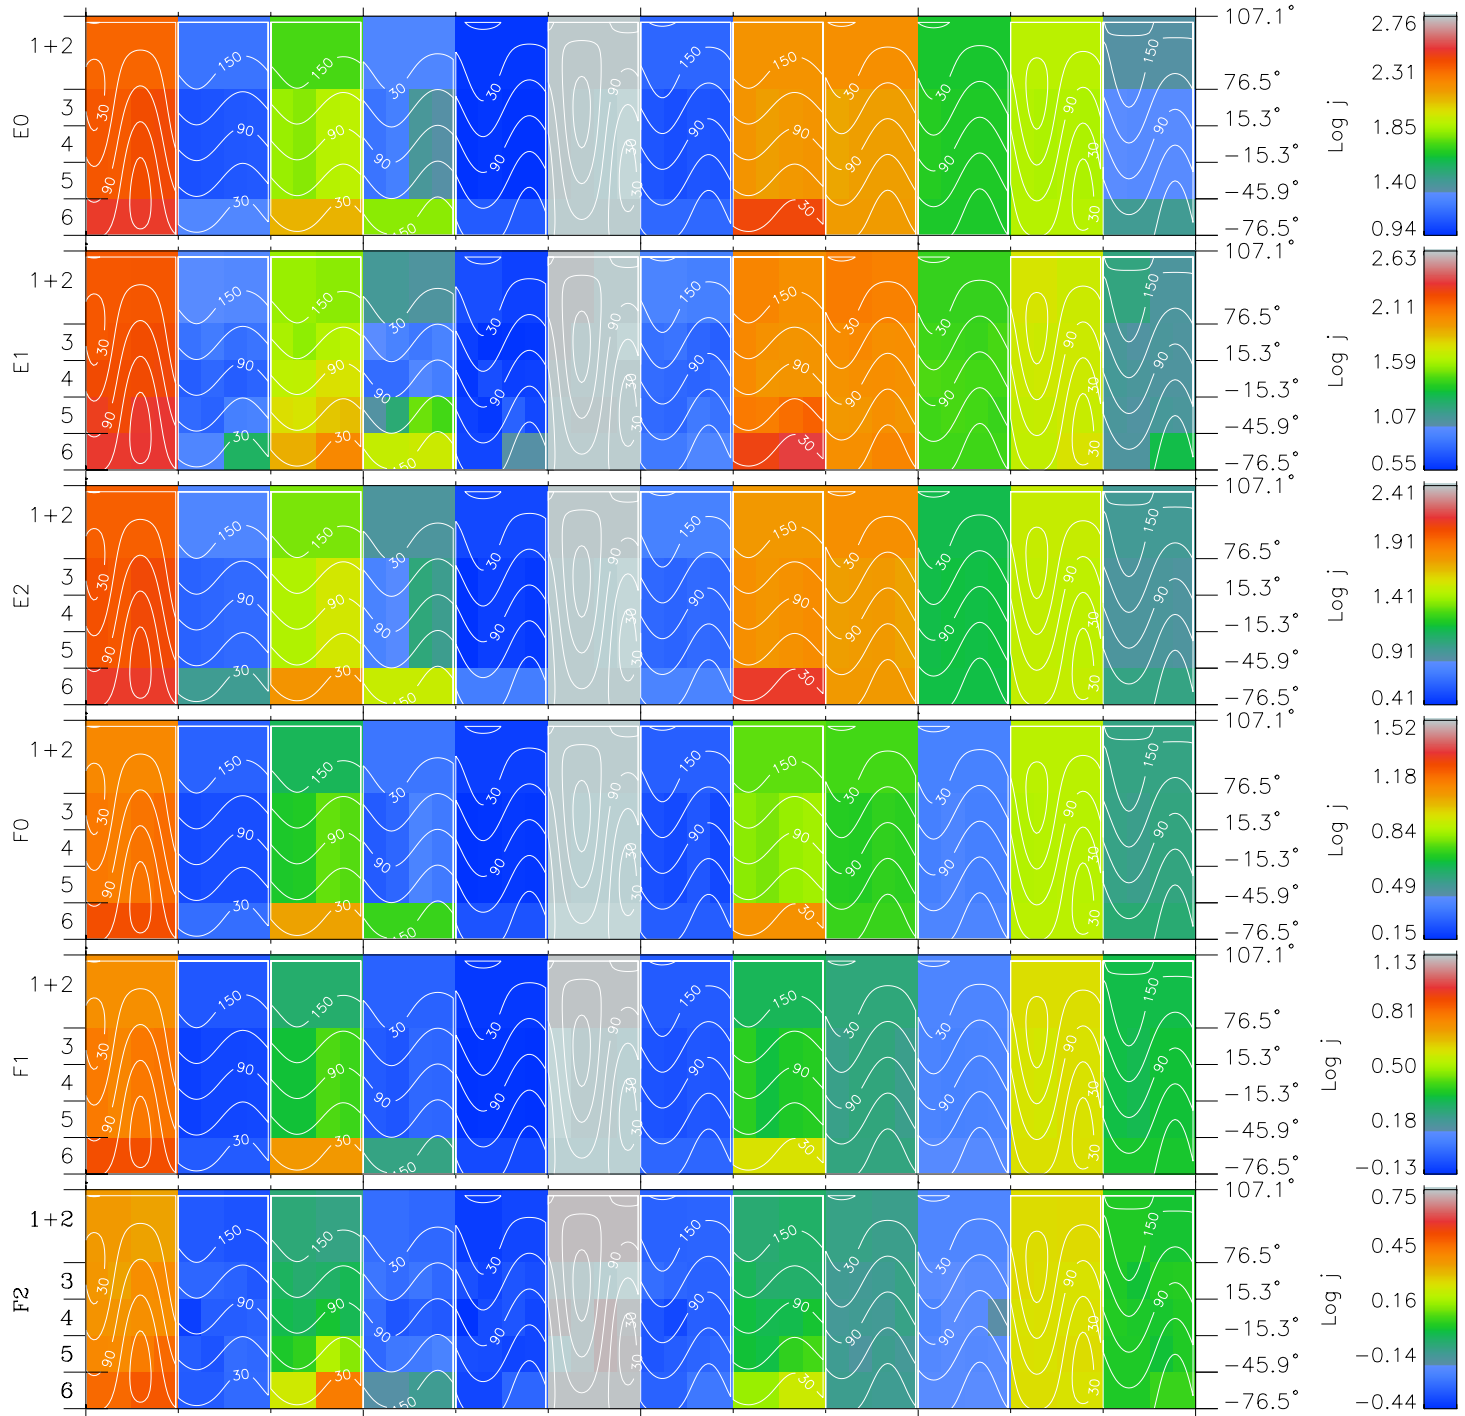

Galileo EPD Real Time All-Sky Anisotropies 96285

Software Version: RTSKY_FLUX V 1.20
 Data Production: 06-03-00
 Plot Production: Fri Sep 14 18:06:38 2001
 Color File: wondr3
 Geofactor File: 1.1

00:00:00 1996-285	285-06	285-12	285-18	00:00:00 1996-286	
+	+	+	+	+	
-70.22	-69.76	-69.31	-68.84	-68.36	X JSE(R _j)
-87.20	-87.37	-87.53	-87.68	-87.82	Y JSE(R _j)
1.52	1.55	1.57	1.59	1.61	Z JSE(R _j)

- ◇ = Jupiter look direction
- = Corotation look direction