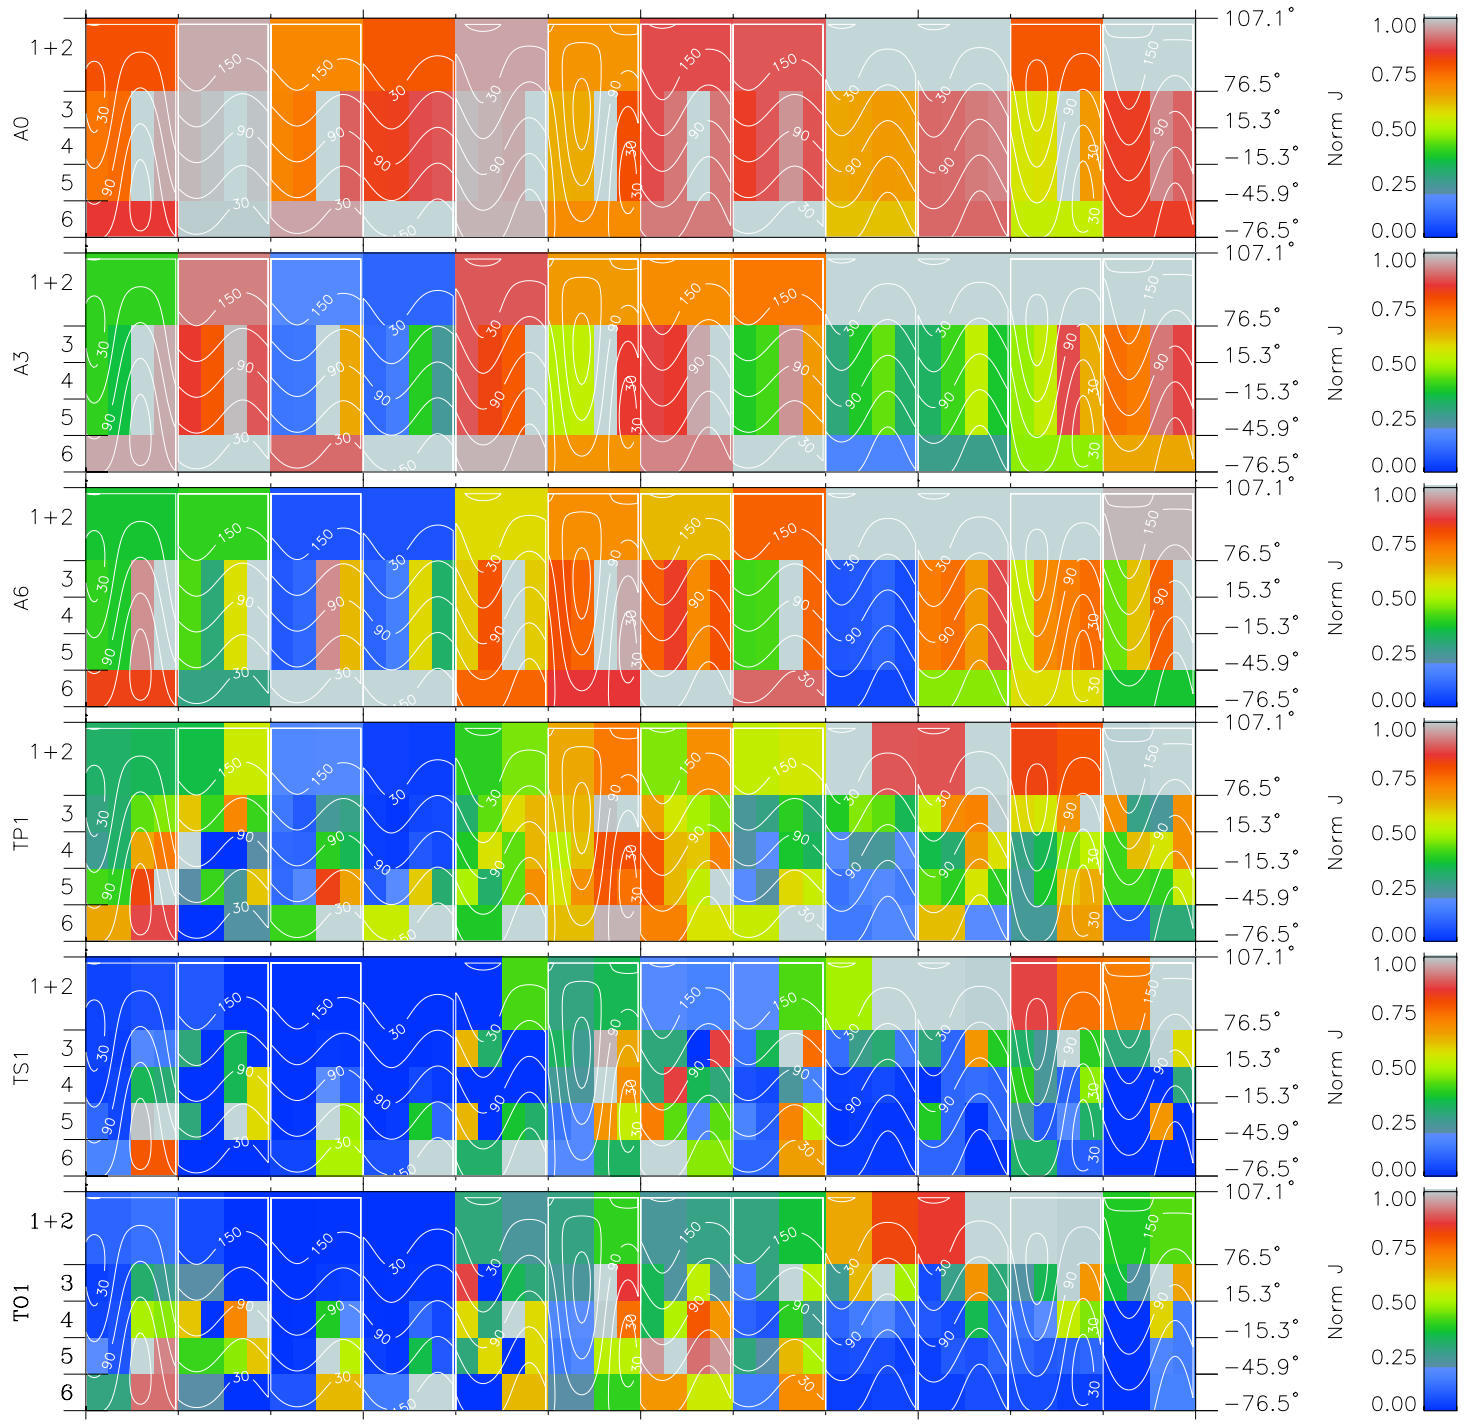

# Galileo EPD Real Time All-Sky Anisotropies 96285

Software Version: RTSKY\_NORM V 1.20  
 Data Production: 06-03-00  
 Plot Production: Fri Sep 14 18:06:46 2001  
 Color File: wondr3  
 Geofactor File: 1.1

00:00:00 1996-285	285-06	285-12	285-18	00:00:00 1996-286	
+	+	+	+	+	X JSE(R <sub>j</sub> )
-70.22	-69.76	-69.31	-68.84	-68.36	Y JSE(R <sub>j</sub> )
-87.20	-87.37	-87.53	-87.68	-87.82	Z JSE(R <sub>j</sub> )
1.52	1.55	1.57	1.59	1.61	

- ◇ = Jupiter look direction
- = Corotation look direction