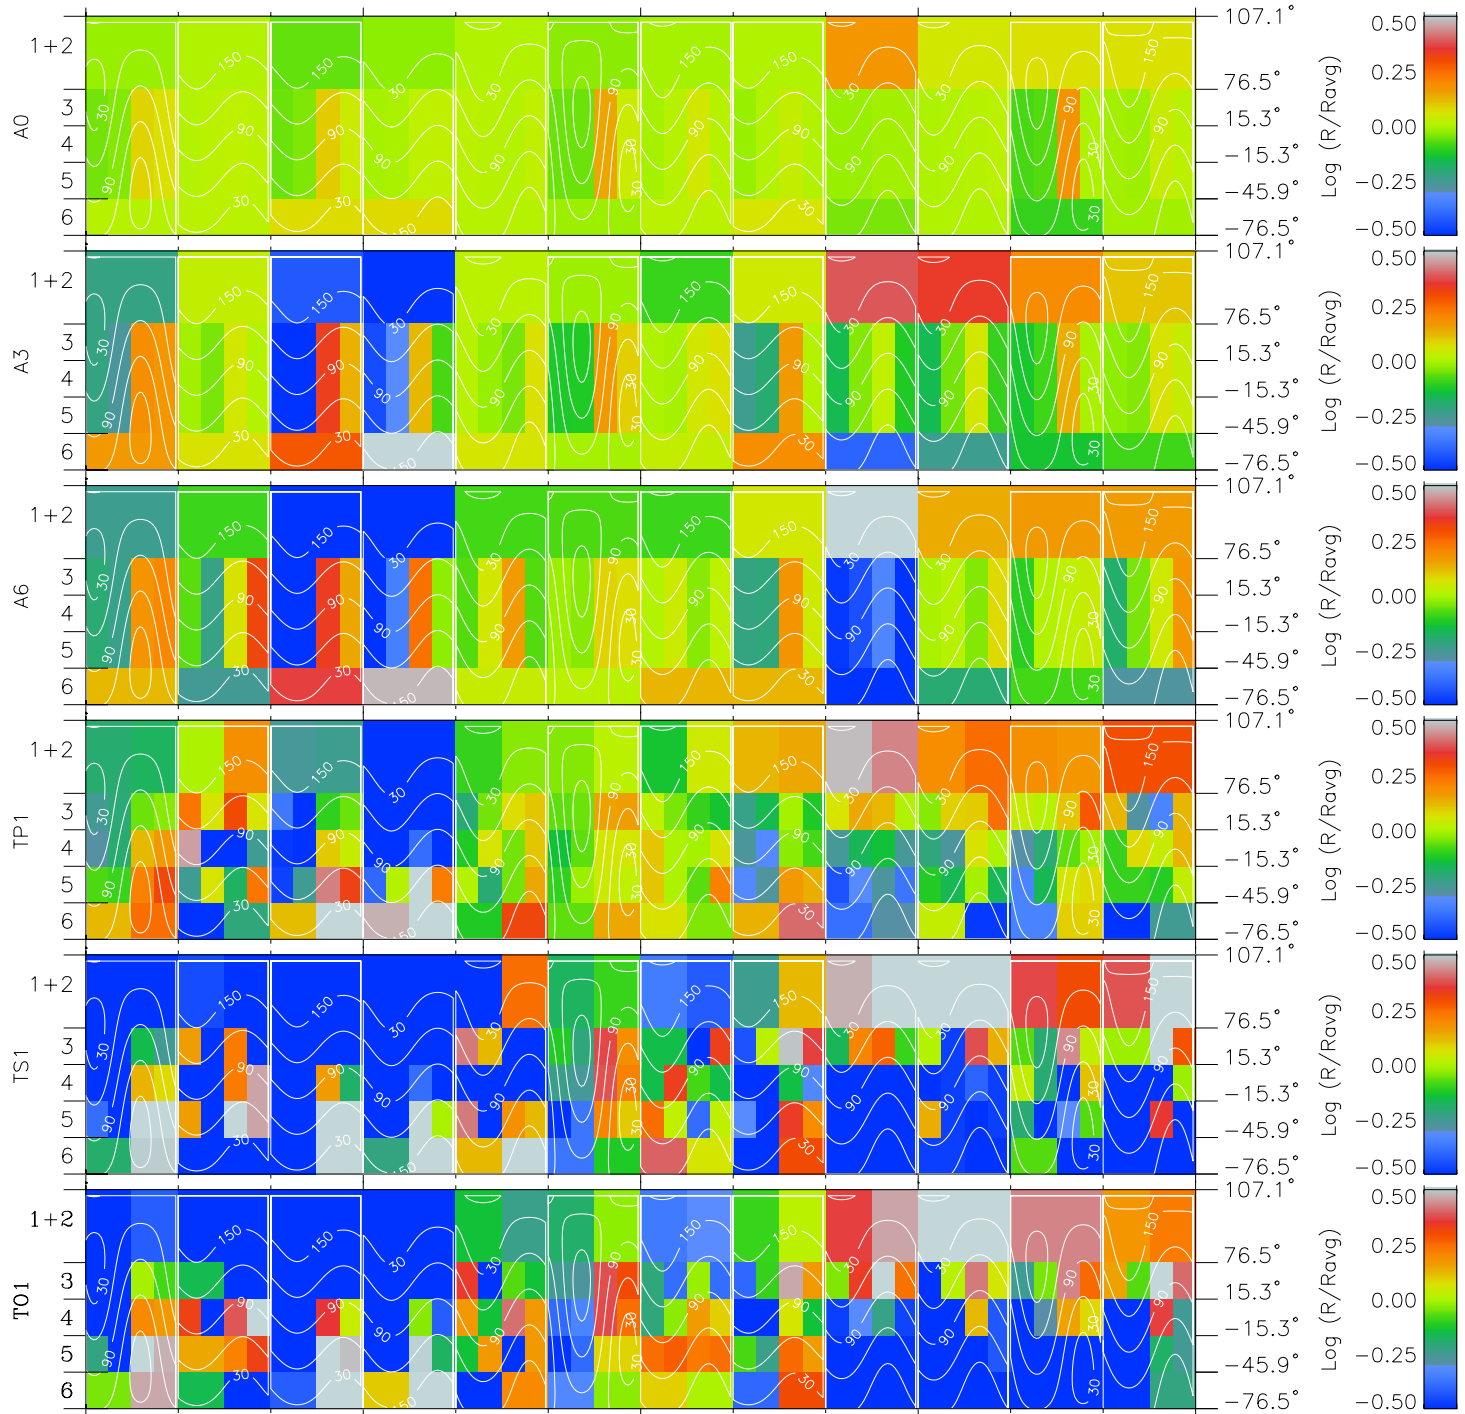

Galileo EPD Real Time All-Sky Anisotropies 96285

Software Version: RTSKY_MEAN V 1.20
 Data Production: 06-03-00
 Plot Production: Fri Sep 14 18:06:17 2001
 Color File: wondr3
 Geofactor File: 1.1

00:00:00 1996-285	285-06	285-12	285-18	00:00:00 1996-286	
+	+	+	+	+	X JSE(R _j)
-70.22	-69.76	-69.31	-68.84	-68.36	Y JSE(R _j)
-87.20	-87.37	-87.53	-87.68	-87.82	Z JSE(R _j)
1.52	1.55	1.57	1.59	1.61	

- ◇ = Jupiter look direction
- = Corotation look direction