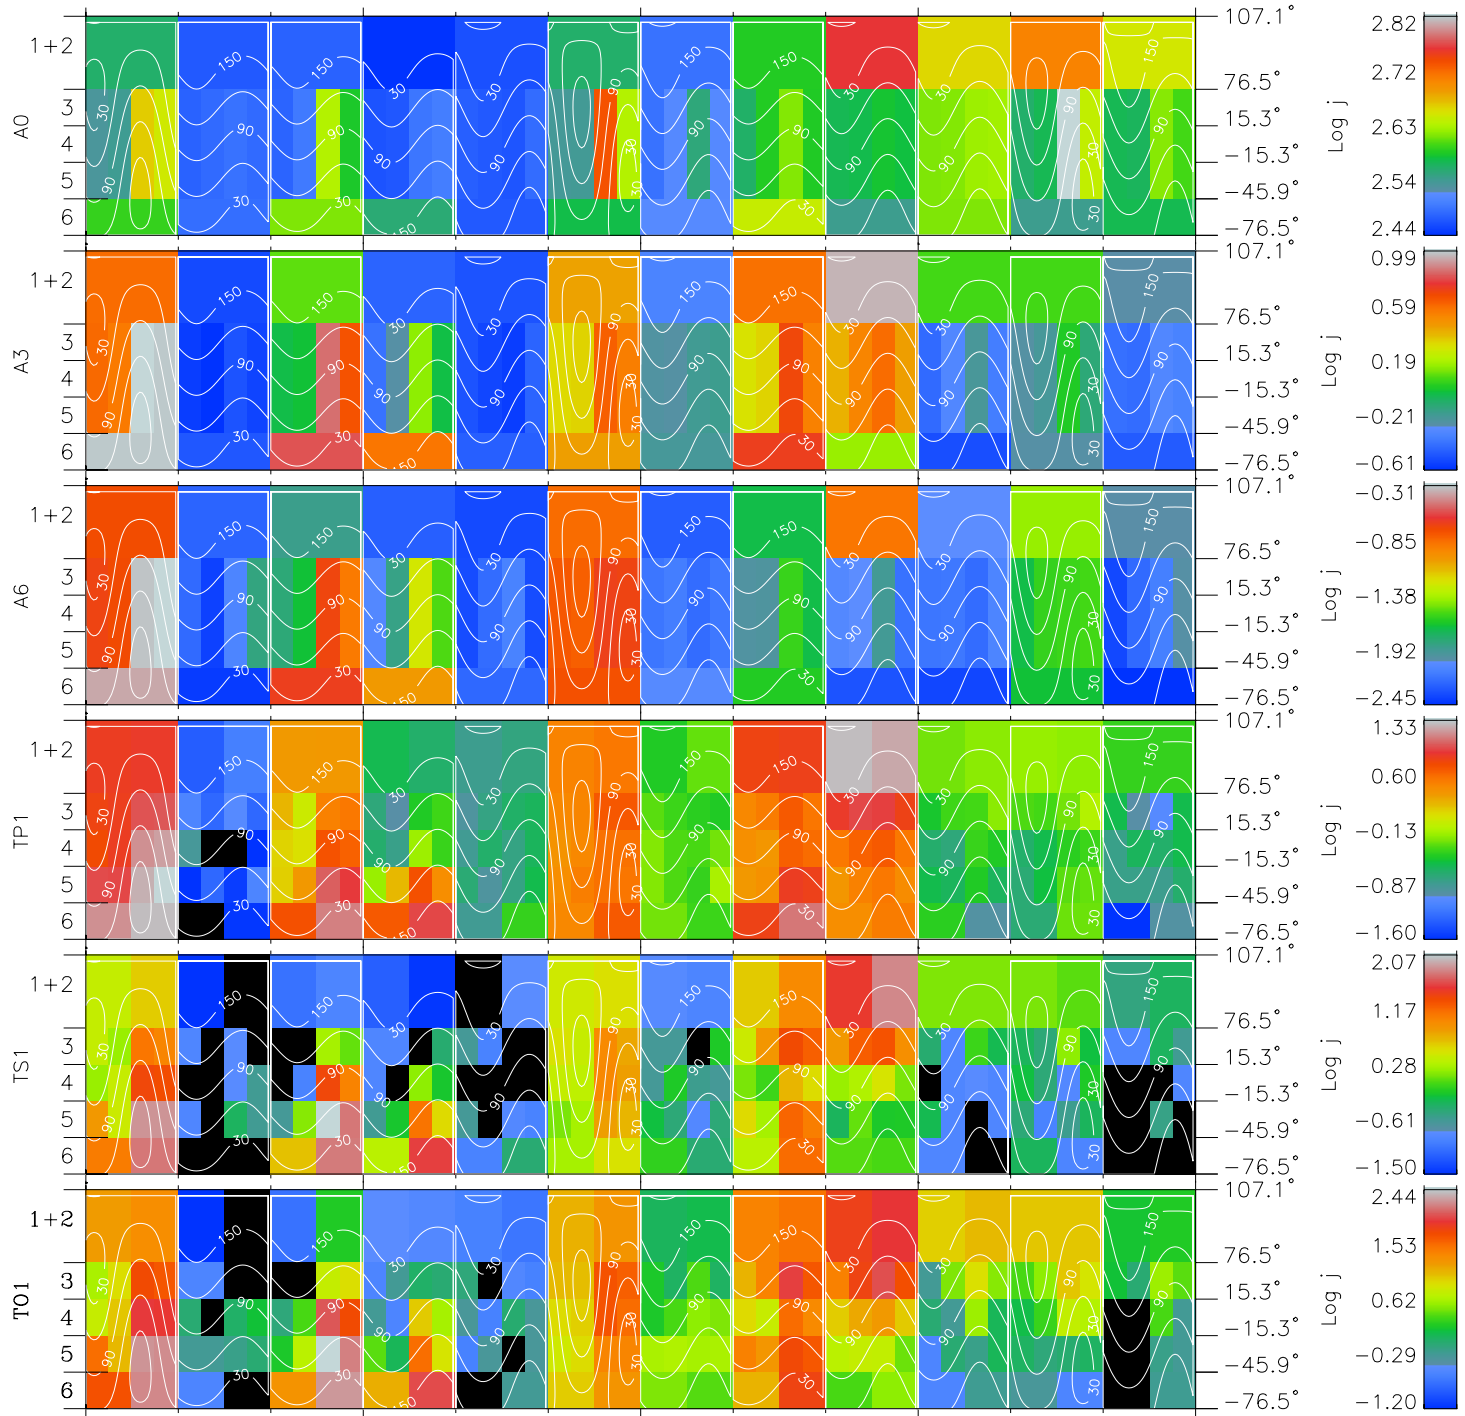

# Galileo EPD Real Time All-Sky Anisotropies 96285

Software Version: RTSKY\_FLUX V 1.20  
 Data Production: 06-03-00  
 Plot Production: Fri Sep 14 18:06:31 2001  
 Color File: wondr3  
 Geofactor File: 1.1

00:00:00 1996-285	285-06	285-12	285-18	00:00:00 1996-286	
+	+	+	+	+	X JSE(R <sub>j</sub> )
-70.22	-69.76	-69.31	-68.84	-68.36	Y JSE(R <sub>j</sub> )
-87.20	-87.37	-87.53	-87.68	-87.82	Z JSE(R <sub>j</sub> )
1.52	1.55	1.57	1.59	1.61	

- ◇ = Jupiter look direction
- = Corotation look direction