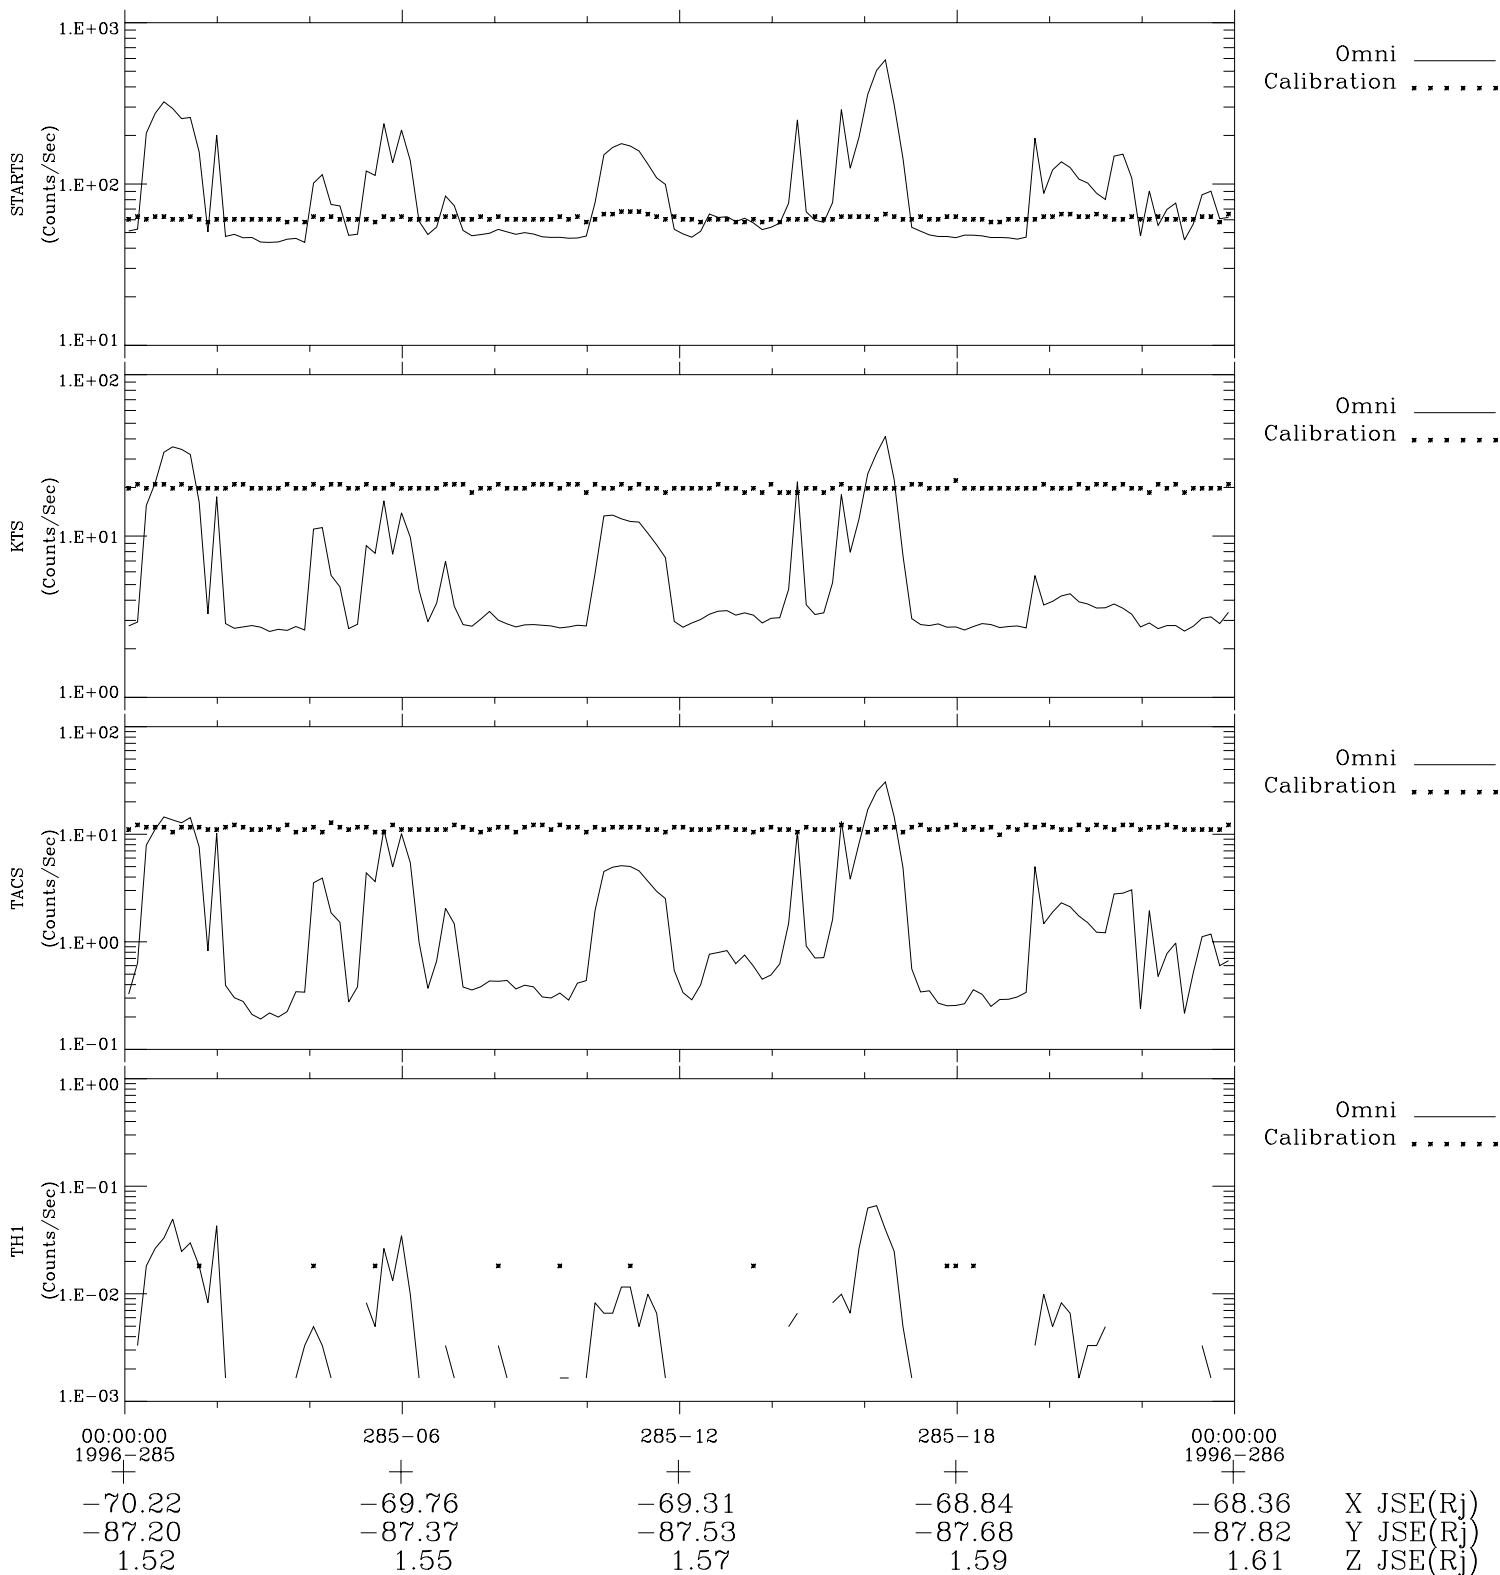

Galileo EPD Real-Time Omni 96285

Software Version: RTLINE_OMNI V 1.20
Data Production: 06-03-00
Plot Production: Fri Sep 14 18:08:07 2001

◇ = Jupiter look direction
□ = Corotation look direction