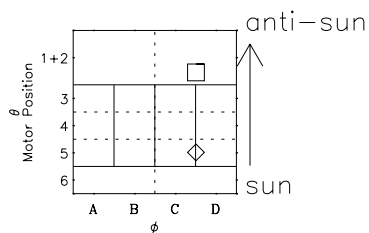

Galileo EPD Real-Time Omni 96285

Software Version: RTLINE_OMNI V 1.20
Data Production: 06-03-00
Plot Production: Fri Sep 14 18:08:07 2001

◇ = Jupiter look direction
□ = Corotation look direction