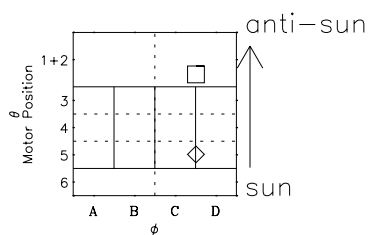

Galileo EPD Real-Time Omni 96285

Software Version: RTLINE_OMNI V 1.20
Data Production: 06-03-00
Plot Production: Fri Sep 14 18:08:07 2001

- ◇ = Jupiter look direction
- = Corotation look direction