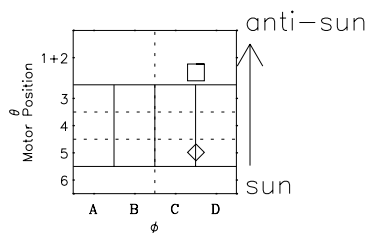

Galileo EPD Real-Time Omni 96285

Software Version: RTLINE_OMNI V 1.20
Data Production: 06-03-00
Plot Production: Fri Sep 14 18:08:06 2001

- ◇ = Jupiter look direction
- = Corotation look direction