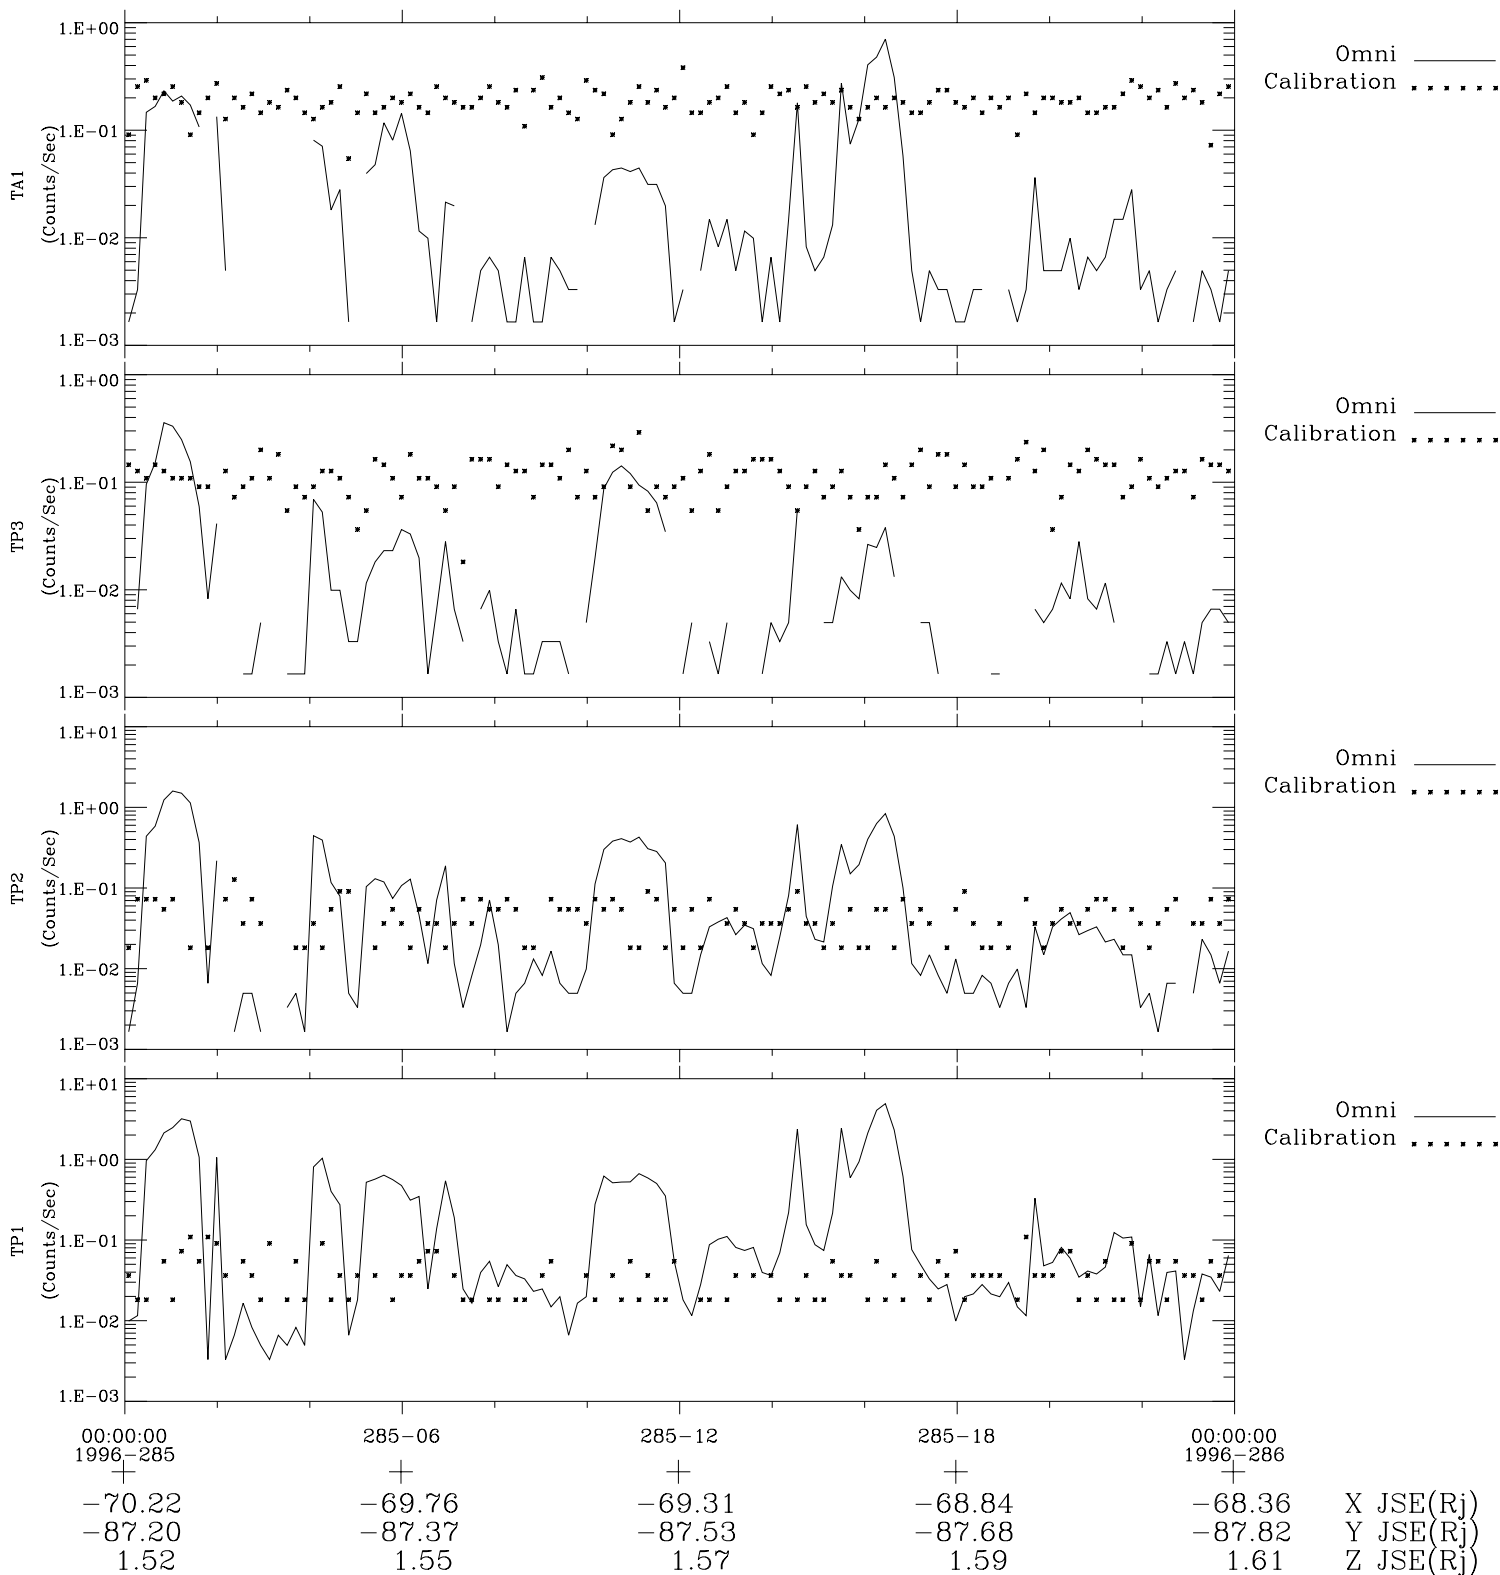

Galileo EPD Real-Time Omni 96285

Software Version: RTLINE_OMNI V 1.20
Data Production: 06-03-00
Plot Production: Fri Sep 14 18:08:05 2001

◇ = Jupiter look direction
□ = Corotation look direction