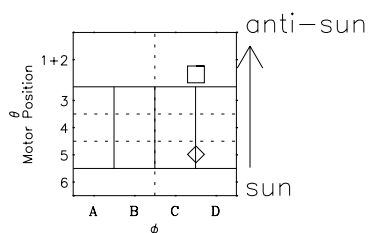

Galileo EPD Real-Time Omni 96285

Software Version: RTLINE_OMNI V 1.20
Data Production: 06-03-00
Plot Production: Fri Sep 14 18:08:05 2001

◇ = Jupiter look direction
□ = Corotation look direction