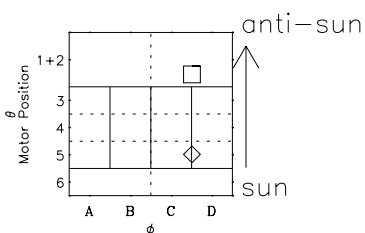

Galileo EPD Real-Time Six-Sector 96285

Software Version: RTLINE_R6 V 1.20
Data Production: 06-03-00
Plot Production: Fri Sep 14 18:08:14 2001

◇ = Jupiter look direction
□ = Corotation look direction