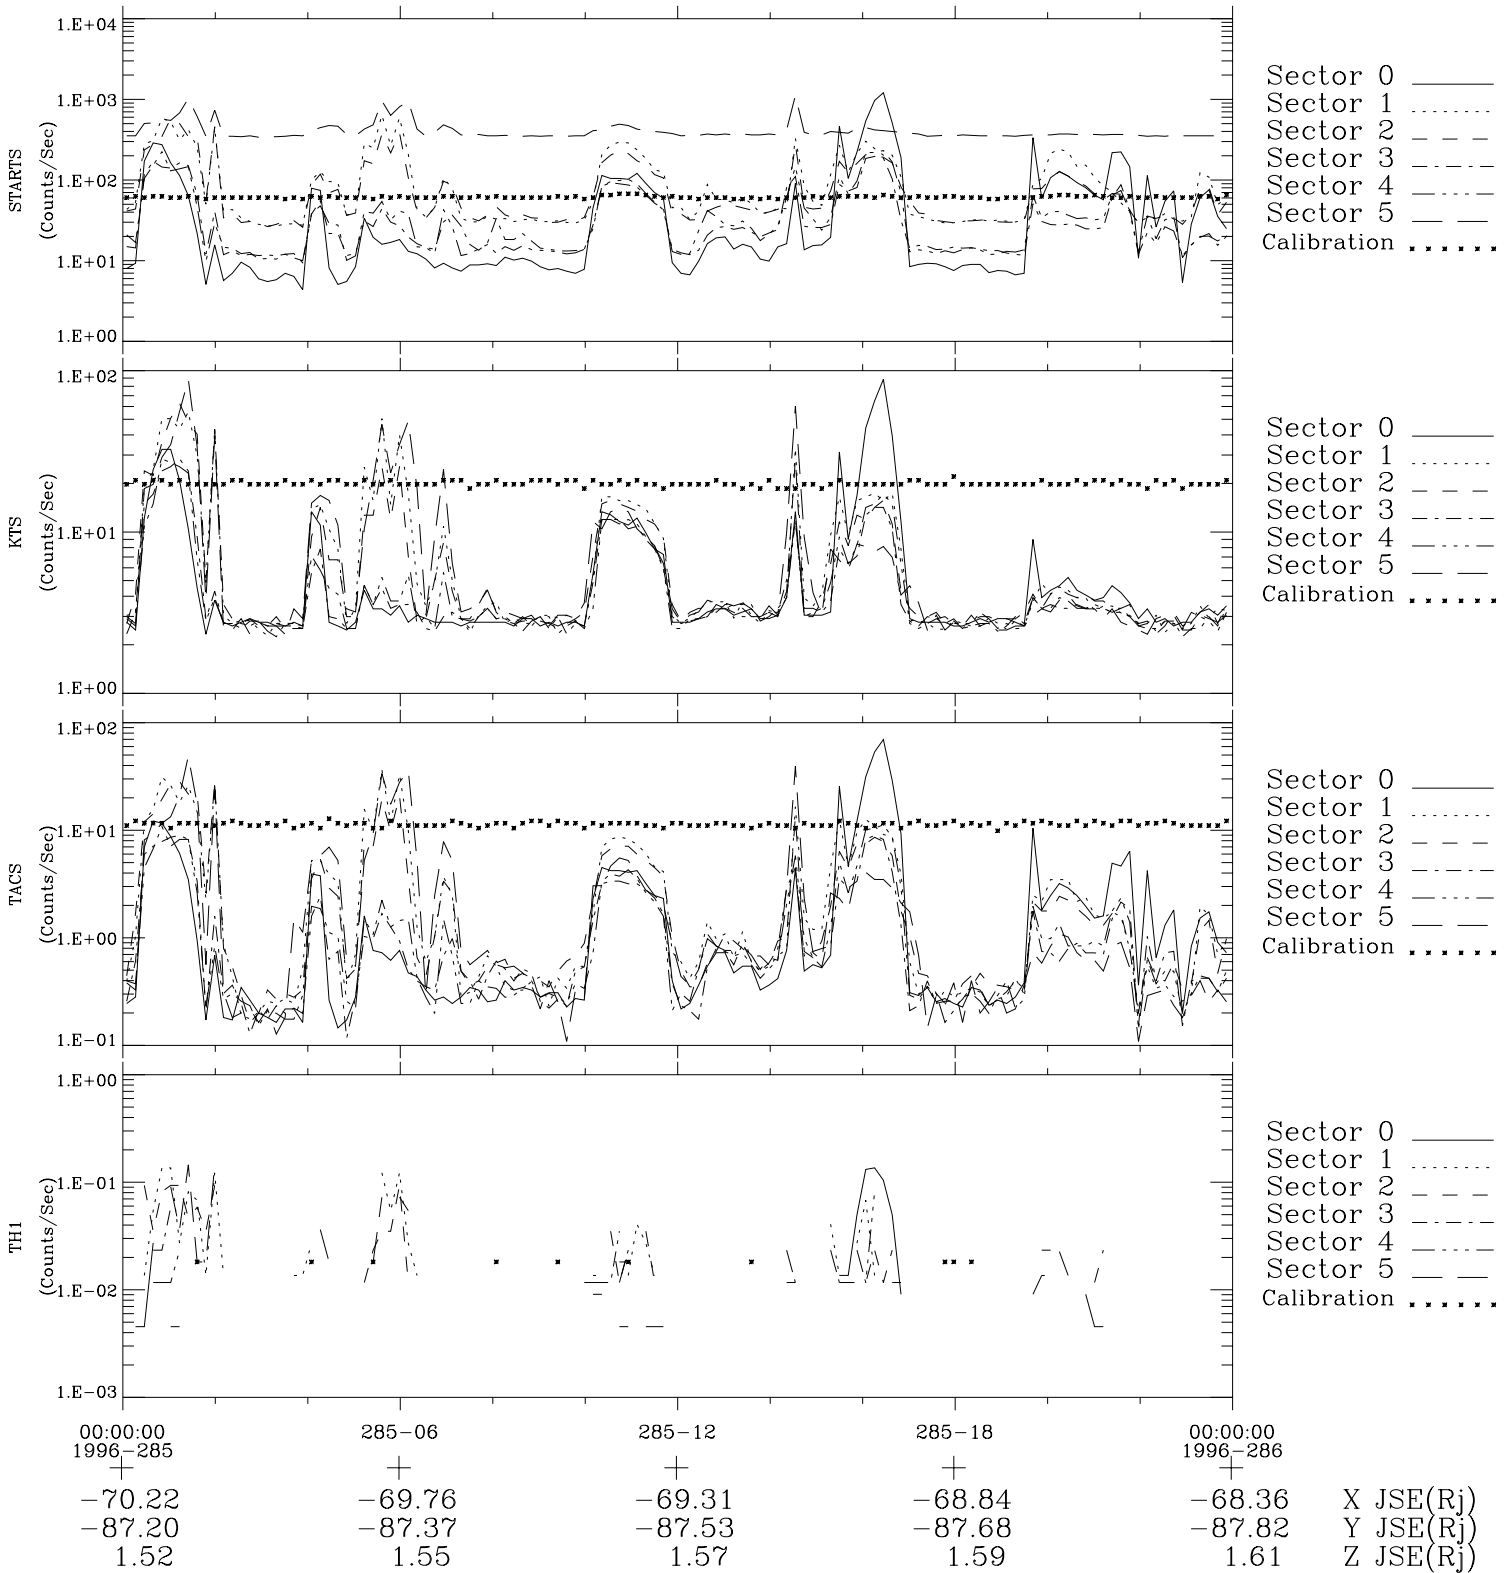

Galileo EPD Real-Time Six-Sector 96285

Software Version: RTLINE_R6 V 1.20
Data Production: 06-03-00
Plot Production: Fri Sep 14 18:08:14 2001

◇ = Jupiter look direction
□ = Corotation look direction