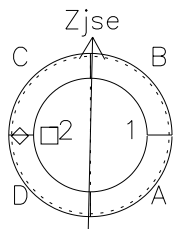

Galileo EPD Real-Time Six-Sector 96285

Software Version: RTLINE_R6 V 1.20
Data Production: 06-03-00
Plot Production: Fri Sep 14 18:08:14 2001

◇ = Jupiter look direction
□ = Corotation look direction