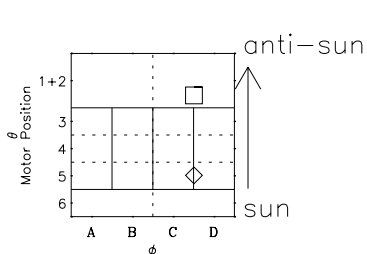

Galileo EPD Real-Time Six-Sector 96285

Software Version: RTLINE_R6 V 1.20
Data Production: 06-03-00
Plot Production: Fri Sep 14 18:08:13 2001

◇ = Jupiter look direction
□ = Corotation look direction