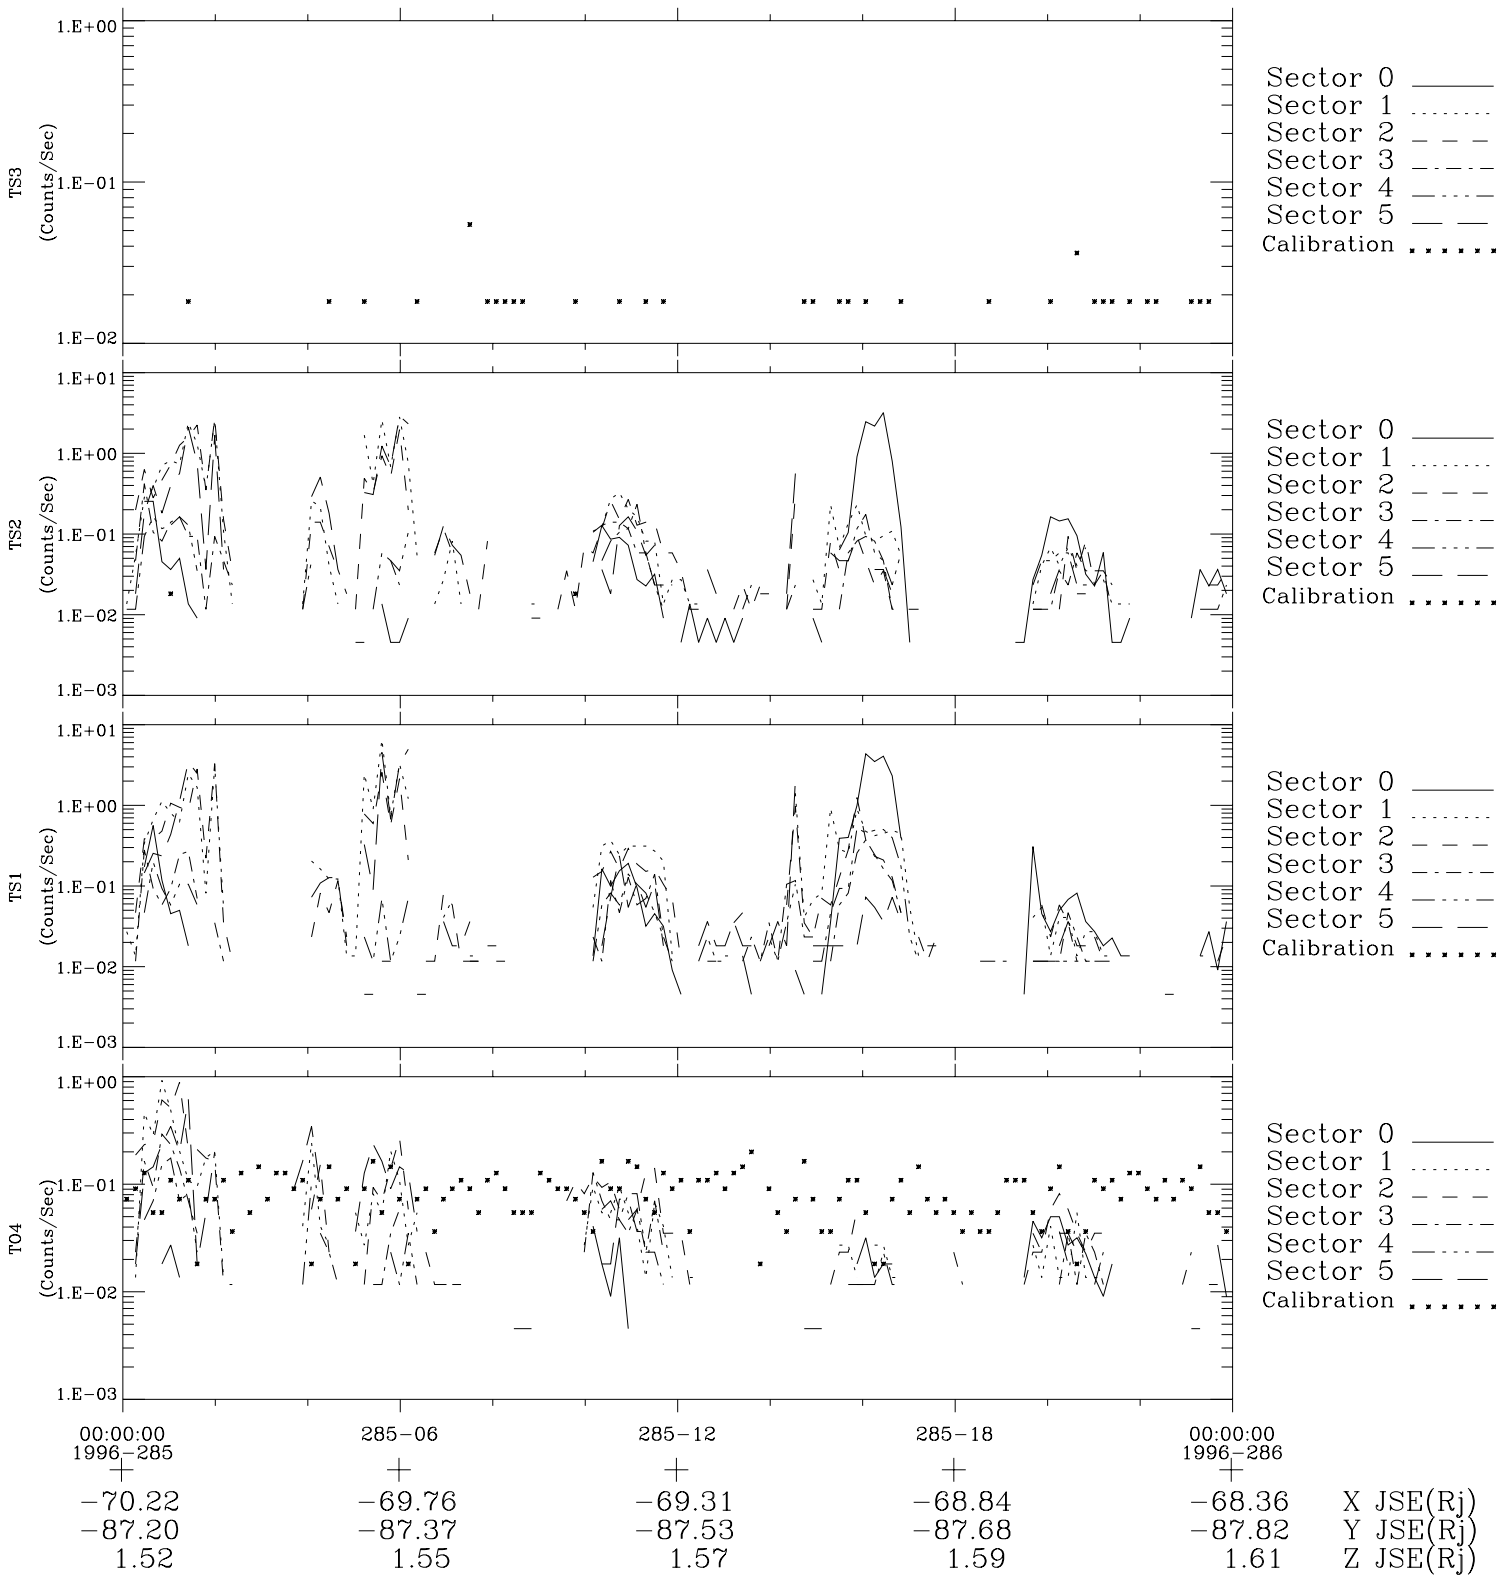

Galileo EPD Real-Time Six-Sector 96285

Software Version: RTLINE_R6 V 1.20
Data Production: 06-03-00
Plot Production: Fri Sep 14 18:08:13 2001

◇ = Jupiter look direction
□ = Corotation look direction