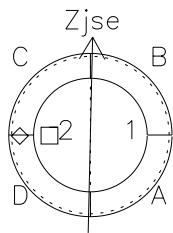

# Galileo EPD Real-Time Six-Sector 96285

Software Version: RTLINE\_R6 V 1.20  
Data Production: 06-03-00  
Plot Production: Fri Sep 14 18:08:13 2001

◇ = Jupiter look direction  
□ = Corotation look direction