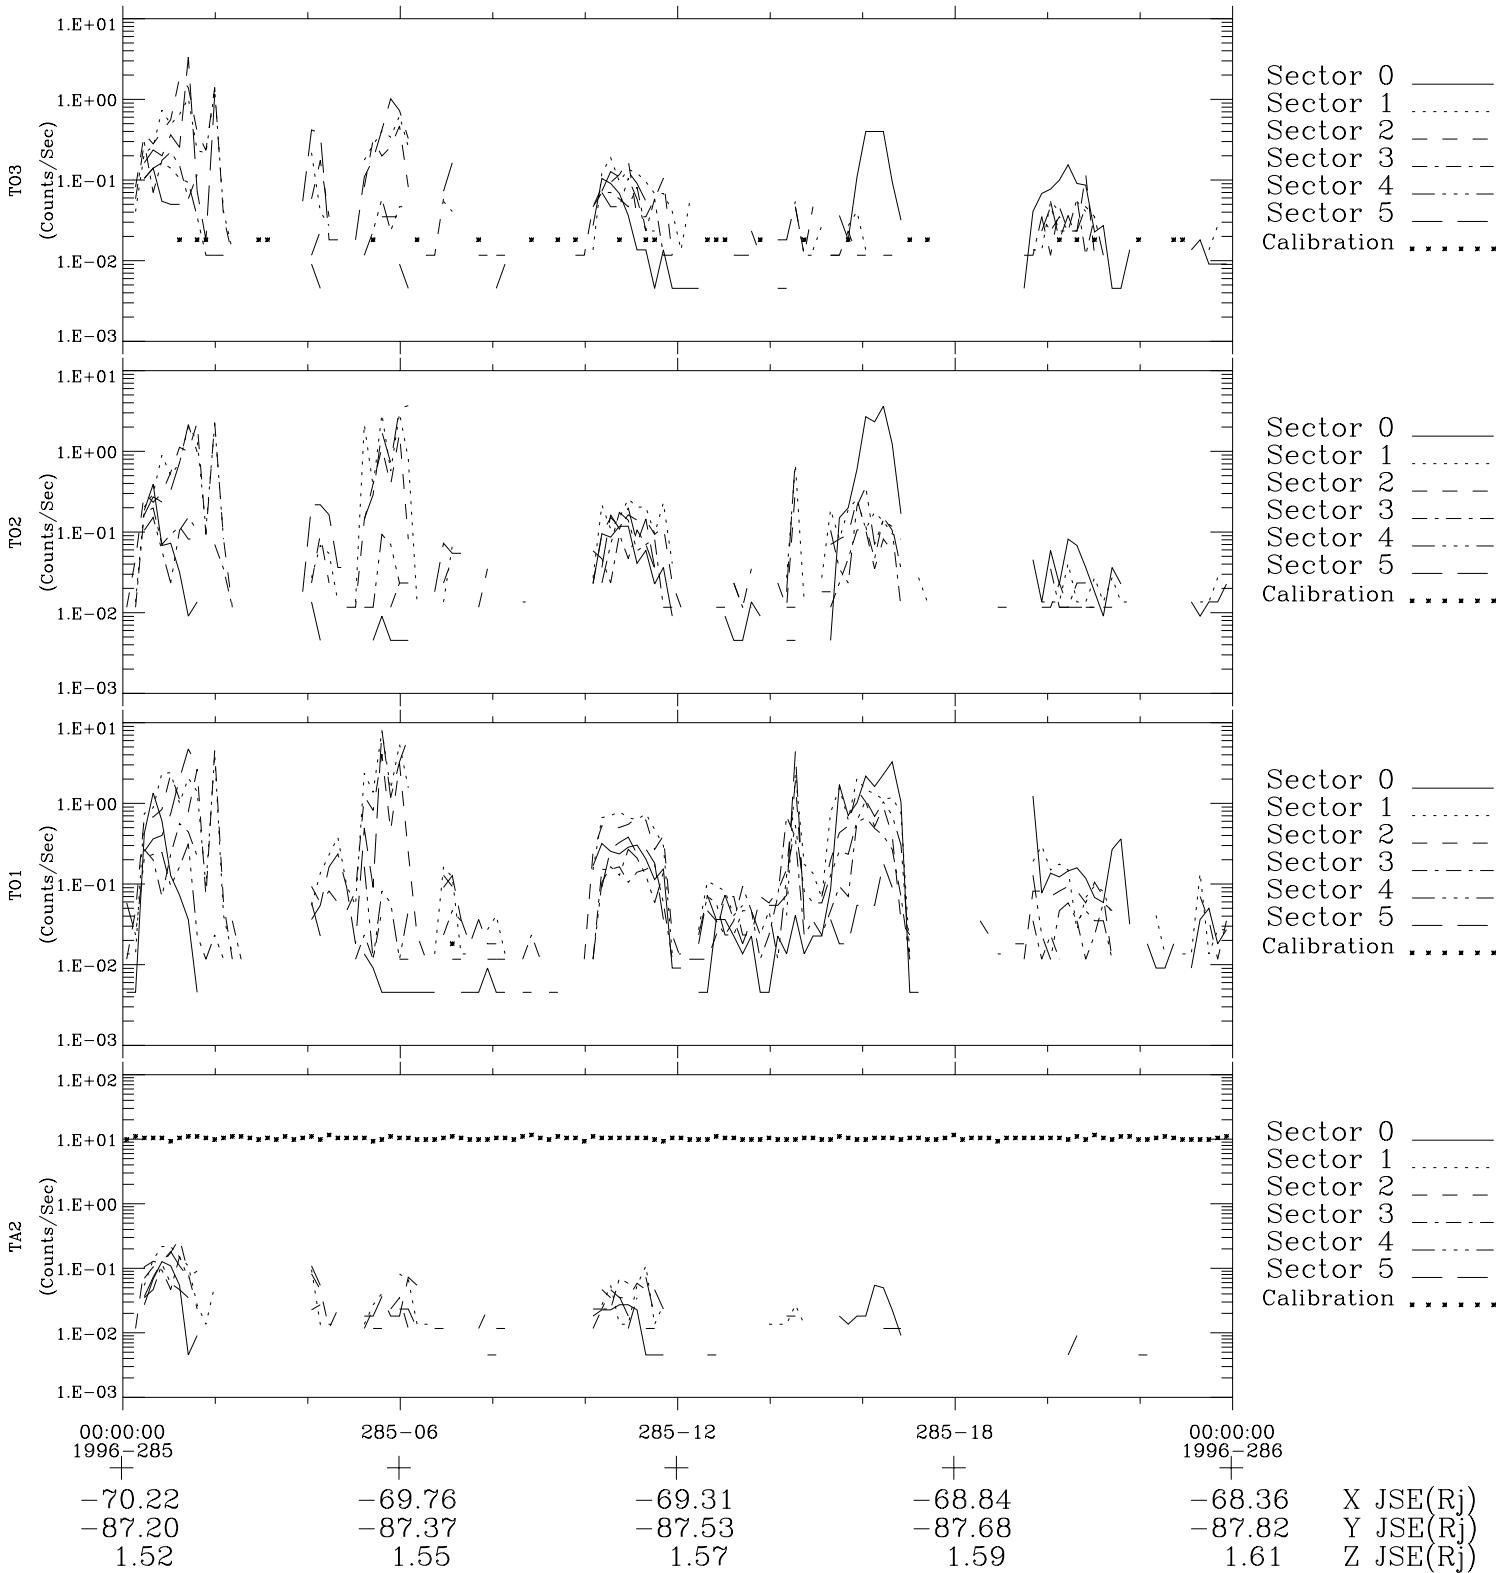

# Galileo EPD Real-Time Six-Sector 96285

Software Version: RTLINE\_R6 V 1.20  
Data Production: 06-03-00  
Plot Production: Fri Sep 14 18:08:13 2001

◇ = Jupiter look direction  
□ = Corotation look direction