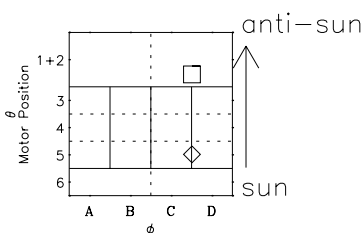

# Galileo EPD Real-Time Six-Sector 96285

Software Version: RTLINE\_R6 V 1.20  
Data Production: 06-03-00  
Plot Production: Fri Sep 14 18:08:13 2001

◇ = Jupiter look direction  
□ = Corotation look direction