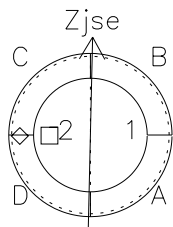

# Galileo EPD Real-Time Six-Sector 96285

Software Version: RTLINE\_R6 V 1.20  
Data Production: 06-03-00  
Plot Production: Fri Sep 14 18:08:12 2001

◇ = Jupiter look direction  
□ = Corotation look direction