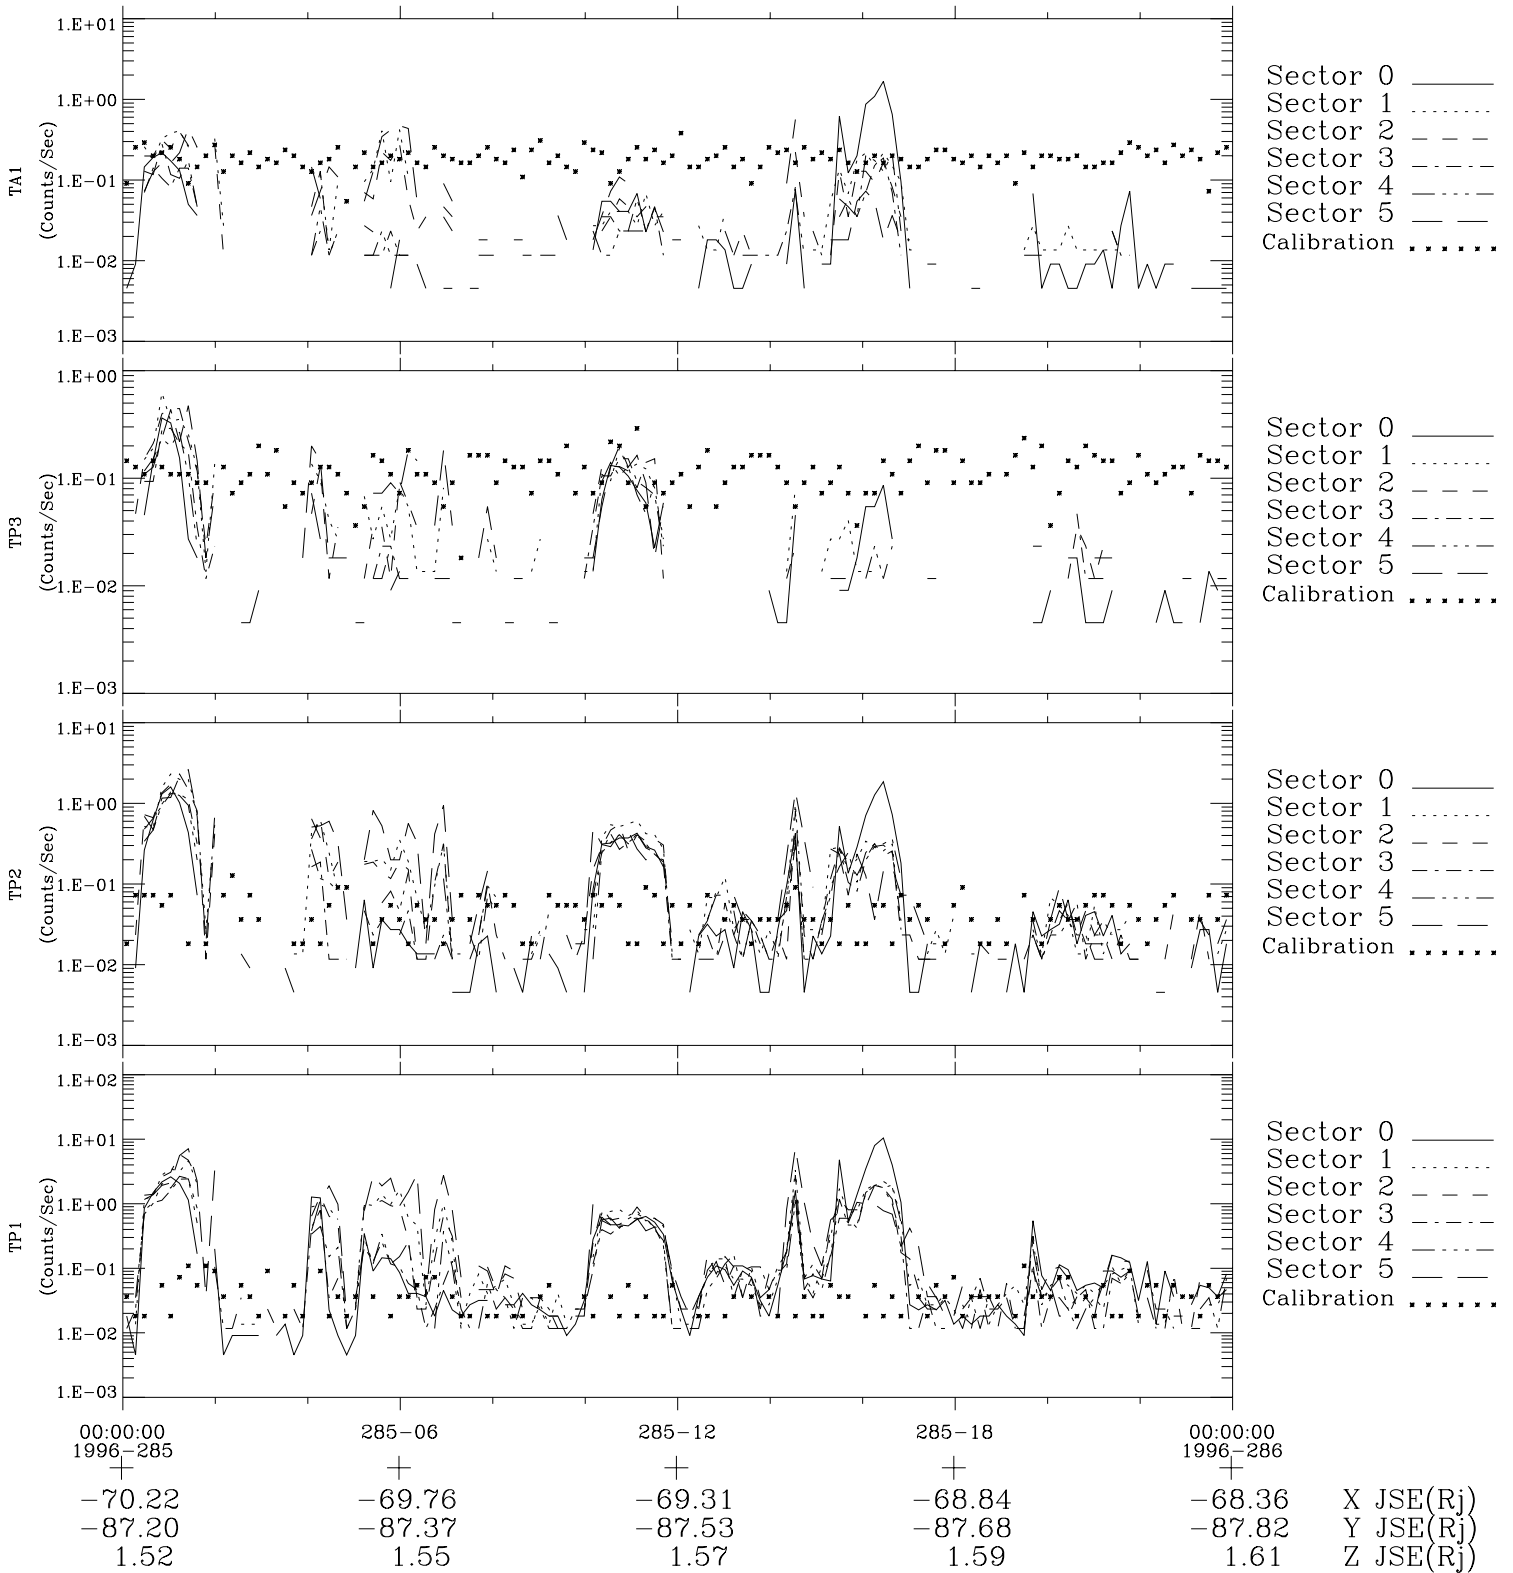

# Galileo EPD Real-Time Six-Sector 96285

Software Version: RTLINE\_R6 V 1.20  
Data Production: 06-03-00  
Plot Production: Fri Sep 14 18:08:12 2001

◇ = Jupiter look direction  
□ = Corotation look direction