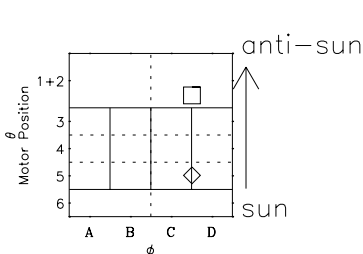

# Galileo EPD Real-Time Six-Sector 96285

Software Version: RTLINE\_R6 V 1.20  
Data Production: 06-03-00  
Plot Production: Fri Sep 14 18:08:12 2001

◇ = Jupiter look direction  
□ = Corotation look direction