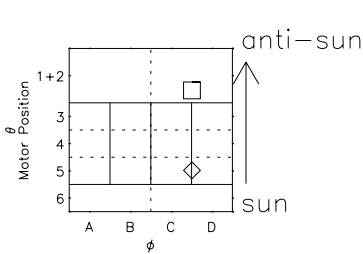

Galileo EPD Real Elevation Anisotropies 96285

Software Version: RTELEV_NORM V 1.20
 Data Production: 06-03-00
 Plot Production: Fri Sep 14 18:07:27 2001
 Color File: wondr3
 Geofactor File: 1.1

◇ = Jupiter look direction
 □ = Corotation look direction