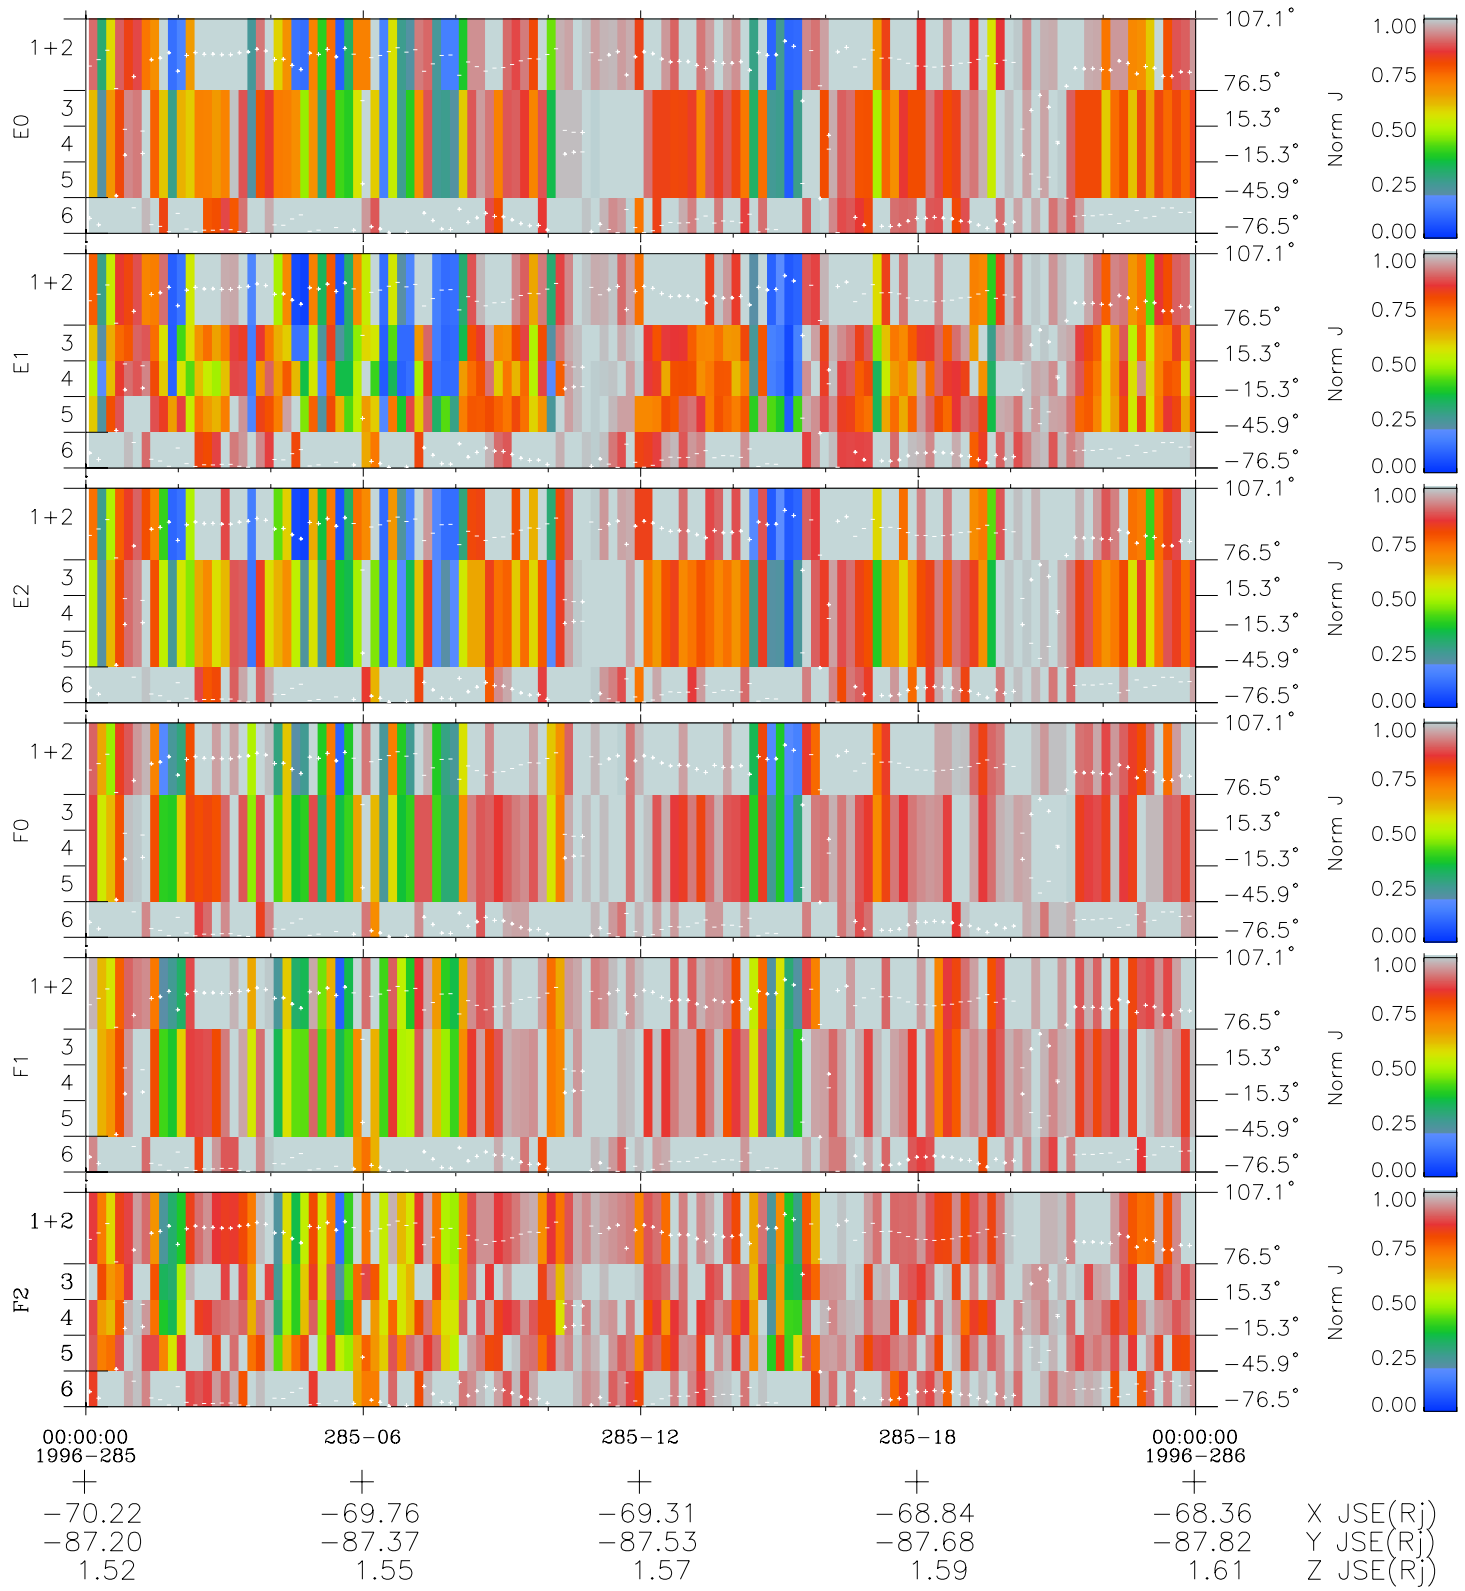

Galileo EPD Real Elevation Anisotropies 96285

Software Version: RTELEV_NORM V 1.20
 Data Production: 06-03-00
 Plot Production: Fri Sep 14 18:07:27 2001
 Color File: wondr3
 Geofactor File: 1.1

◇ = Jupiter look direction
 □ = Corotation look direction