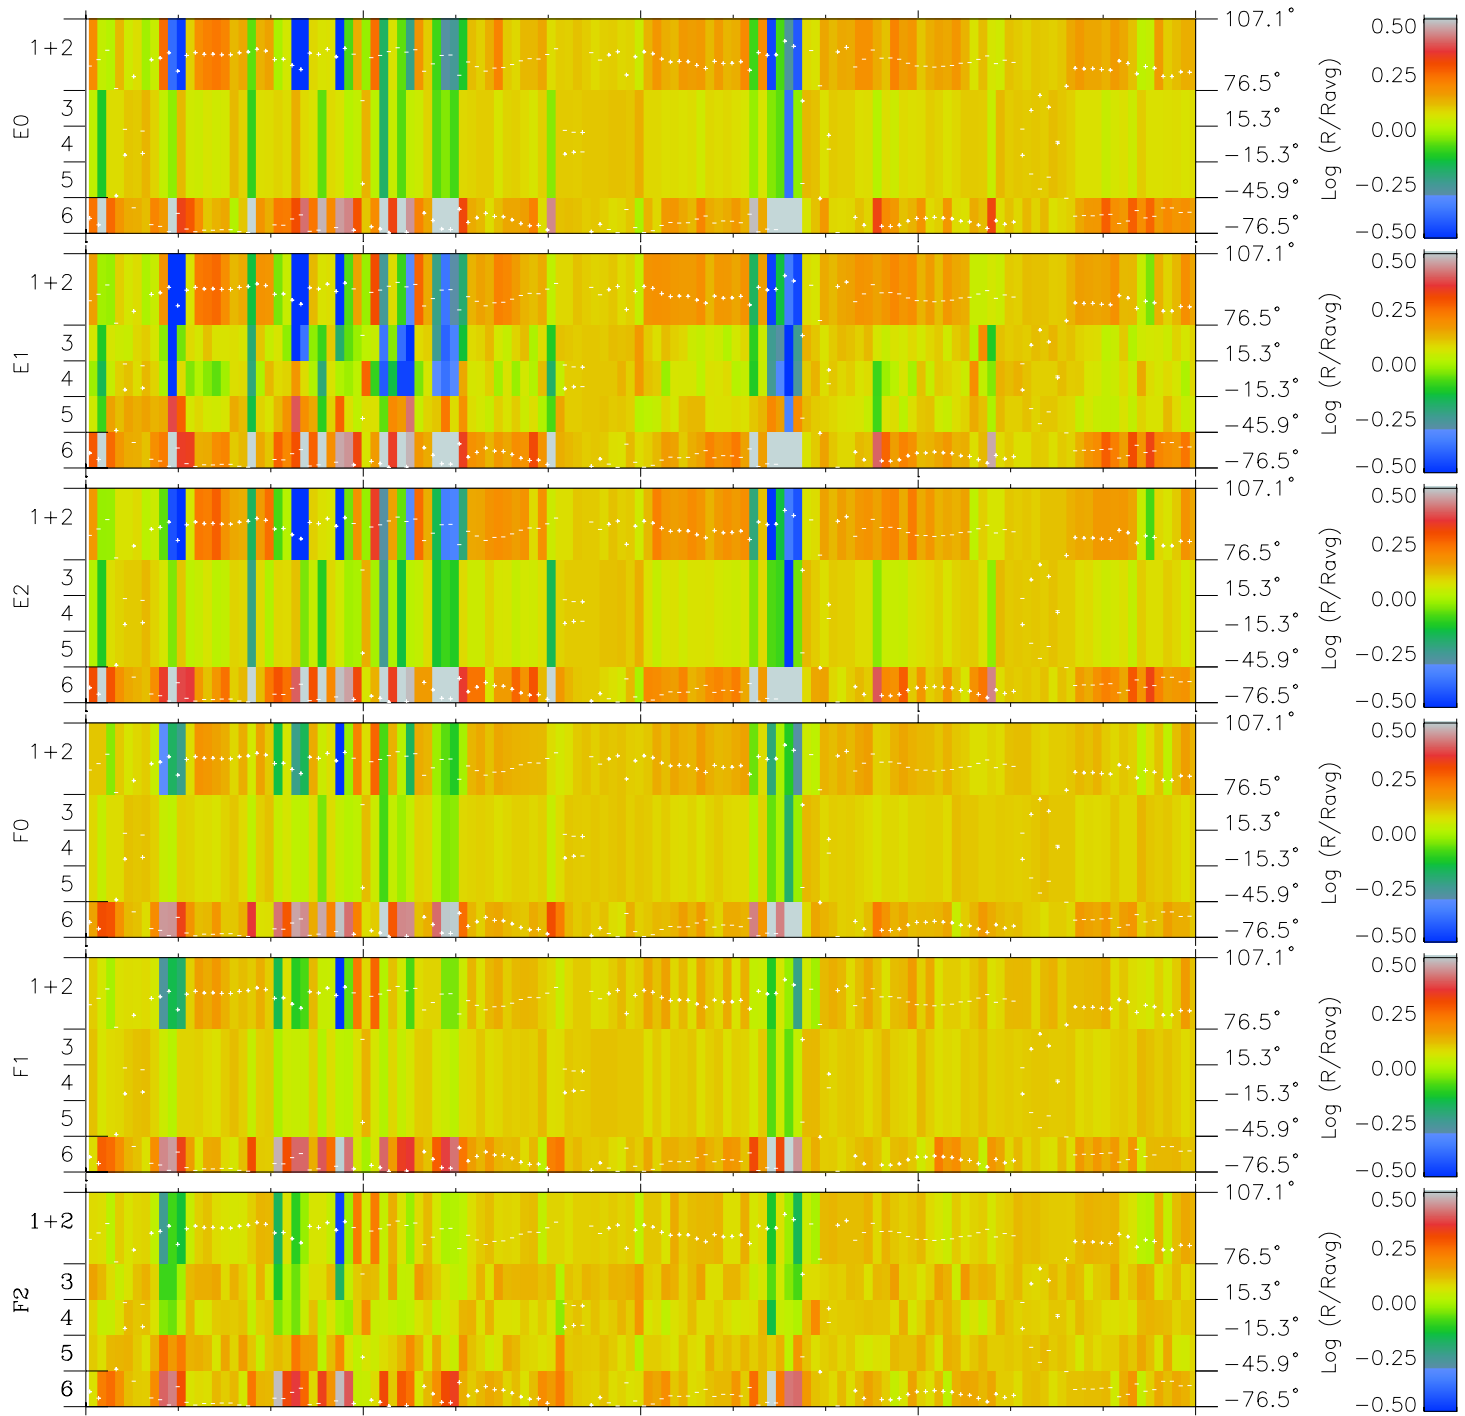

Galileo EPD Real Elevation Anisotropies 96285

Software Version: RTELEV_MEAN V 1.20
 Data Production: 06-03-00
 Plot Production: Fri Sep 14 18:07:04 2001
 Color File: wondr3
 Geofactor File: 1.1

00:00:00 1996-285	285-06	285-12	285-18	00:00:00 1996-286	
+	+	+	+	+	X JSE(R _j)
-70.22	-69.76	-69.31	-68.84	-68.36	Y JSE(R _j)
-87.20	-87.37	-87.53	-87.68	-87.82	Z JSE(R _j)
1.52	1.55	1.57	1.59	1.61	

- ◇ = Jupiter look direction
- = Corotation look direction