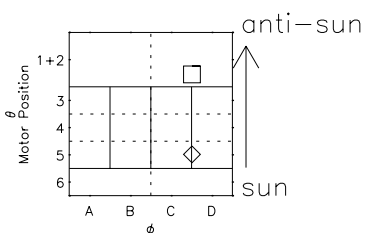

Galileo EPD Real Elevation Anisotropies 96285

Software Version: RTELEV_MEAN V 1.20
 Data Production: 06-03-00
 Plot Production: Fri Sep 14 18:07:04 2001
 Color File: wondr3
 Geofactor File: 1.1

00:00:00 1996-285	285-06	285-12	285-18	00:00:00 1996-286	
+	+	+	+	+	X JSE(R _j)
-70.22	-69.76	-69.31	-68.84	-68.36	Y JSE(R _j)
-87.20	-87.37	-87.53	-87.68	-87.82	Z JSE(R _j)
1.52	1.55	1.57	1.59	1.61	

- ◇ = Jupiter look direction
- = Corotation look direction