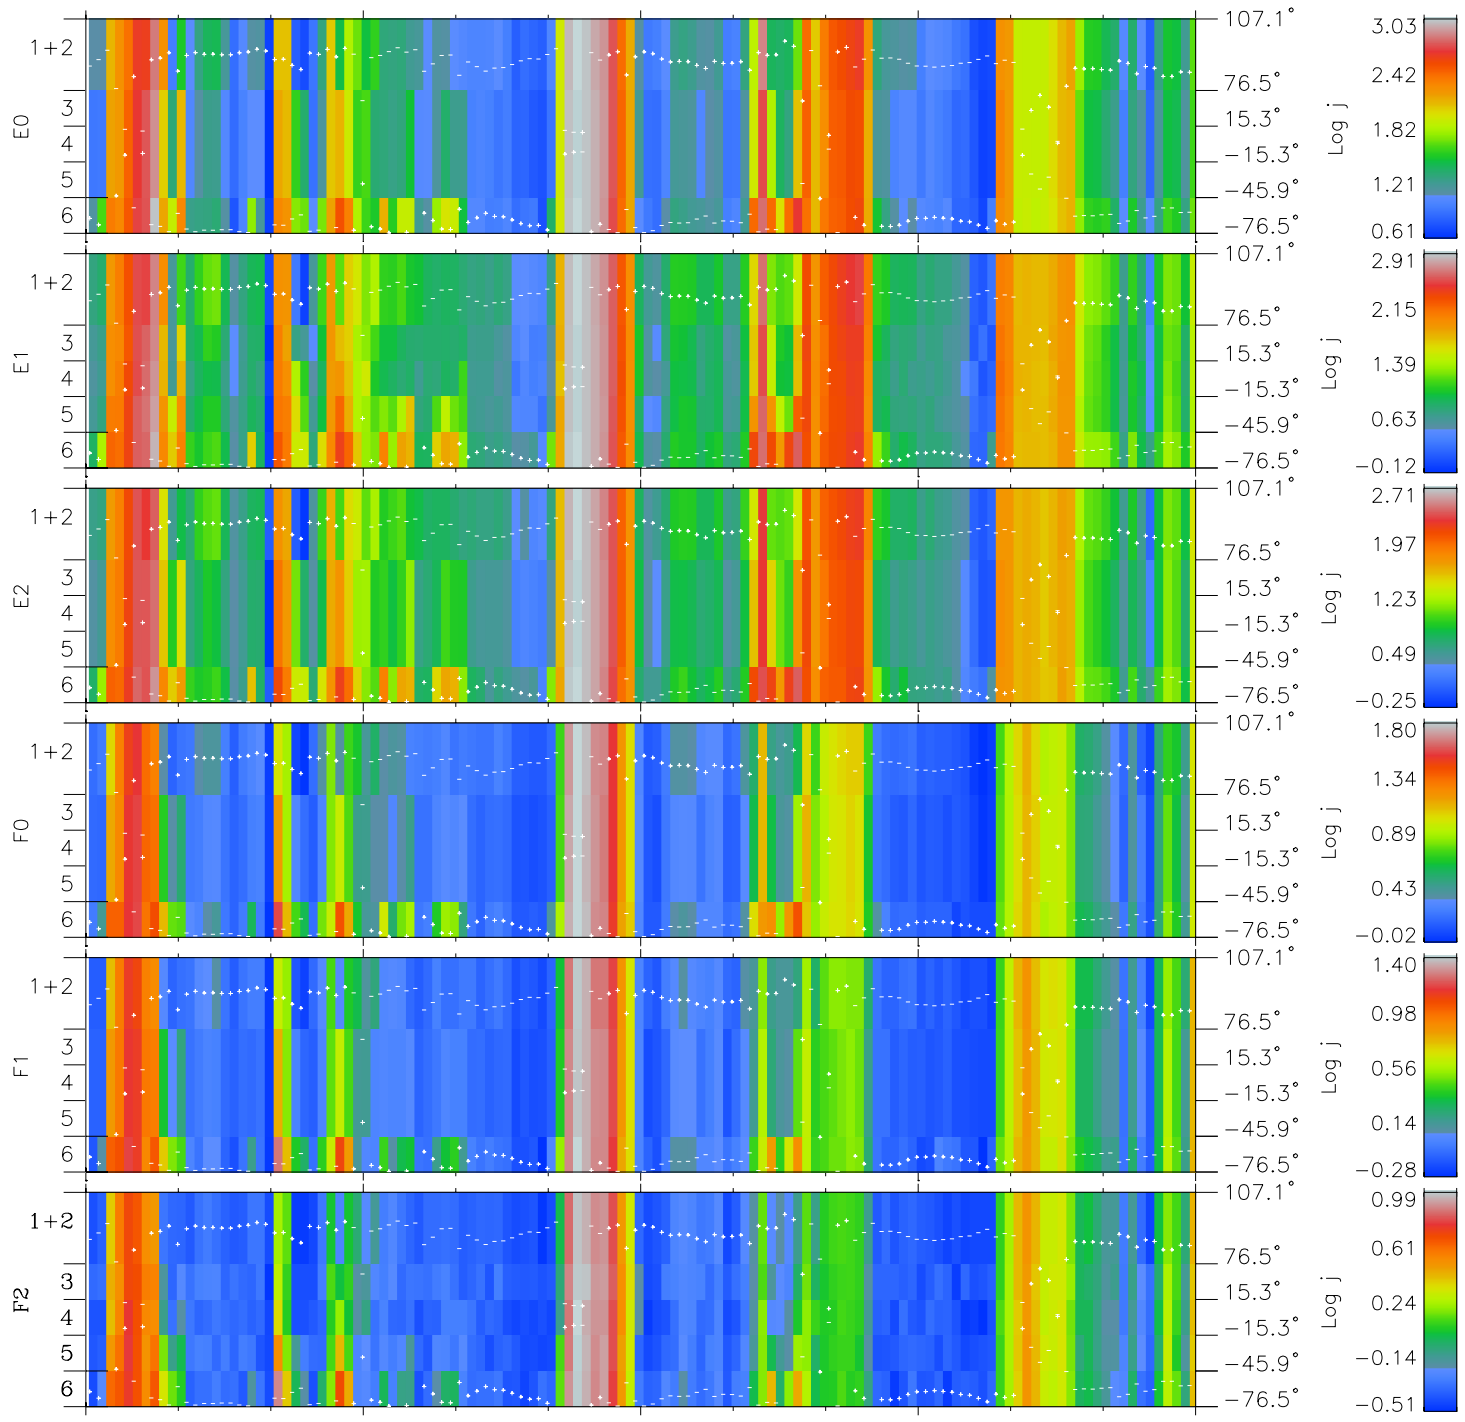

Galileo EPD Real Elevation Anisotropies 96285

Software Version: RTELEV_FLUX V 1.20
Data Production: 06-03-00
Plot Production: Fri Sep 14 18:07:15 2001
Color File: wondr3
Geofactor File: 1.1

00:00:00 1996-285	285-06	285-12	285-18	00:00:00 1996-286	
+	+	+	+	+	X JSE(R _j)
-70.22	-69.76	-69.31	-68.84	-68.36	Y JSE(R _j)
-87.20	-87.37	-87.53	-87.68	-87.82	Z JSE(R _j)
1.52	1.55	1.57	1.59	1.61	

- ◇ = Jupiter look direction
- = Corotation look direction