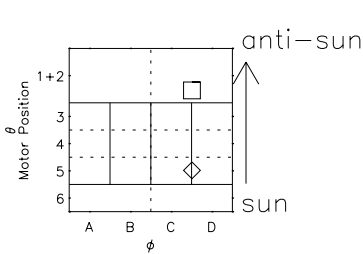

Galileo EPD Real Elevation Anisotropies 96285

Software Version: RTELEV_FLUX V 1.20
Data Production: 06-03-00
Plot Production: Fri Sep 14 18:07:15 2001
Color File: wondr3
Geofactor File: 1.1

00:00:00 1996-285	285-06	285-12	285-18	00:00:00 1996-286	
+	+	+	+	+	X JSE(R _j)
-70.22	-69.76	-69.31	-68.84	-68.36	Y JSE(R _j)
-87.20	-87.37	-87.53	-87.68	-87.82	Z JSE(R _j)
1.52	1.55	1.57	1.59	1.61	

- ◇ = Jupiter look direction
- = Corotation look direction