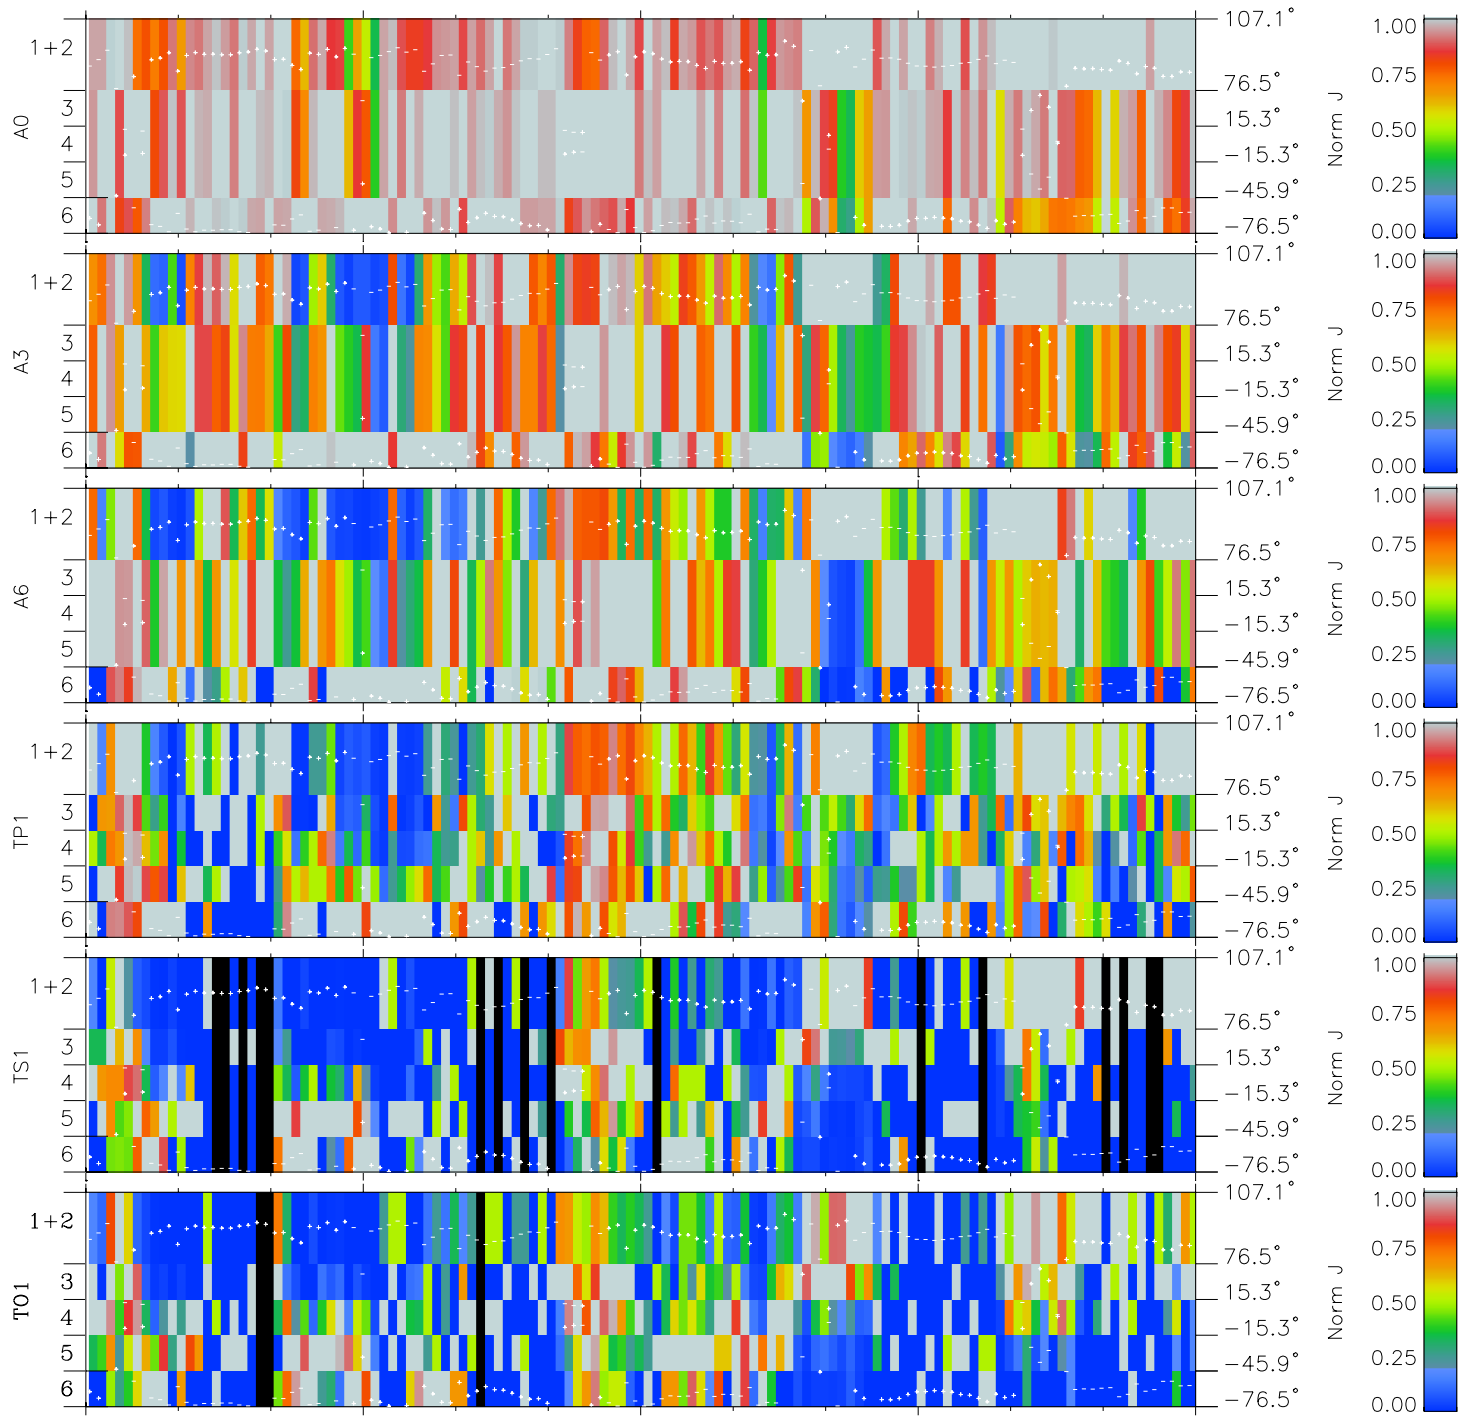

# Galileo EPD Real Elevation Anisotropies 96285

Software Version: RTELEV\_NORM V 1.20  
 Data Production: 06-03-00  
 Plot Production: Fri Sep 14 18:07:21 2001  
 Color File: wondr3  
 Geofactor File: 1.1

00:00:00 1996-285	285-06	285-12	285-18	00:00:00 1996-286	
+	+	+	+	+	X JSE(R <sub>j</sub> )
-70.22	-69.76	-69.31	-68.84	-68.36	Y JSE(R <sub>j</sub> )
-87.20	-87.37	-87.53	-87.68	-87.82	Z JSE(R <sub>j</sub> )
1.52	1.55	1.57	1.59	1.61	

- ◇ = Jupiter look direction
- = Corotation look direction