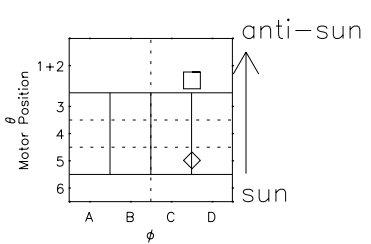

Galileo EPD Real Elevation Anisotropies 96285

Software Version: RTELEV_MEAN V 1.20
 Data Production: 06-03-00
 Plot Production: Fri Sep 14 18:06:59 2001
 Color File: wondr3
 Geofactor File: 1.1

00:00:00 1996-285	285-06	285-12	285-18	00:00:00 1996-286	
+	+	+	+	+	X JSE(R _j)
-70.22	-69.76	-69.31	-68.84	-68.36	Y JSE(R _j)
-87.20	-87.37	-87.53	-87.68	-87.82	Z JSE(R _j)
1.52	1.55	1.57	1.59	1.61	

- ◇ = Jupiter look direction
- = Corotation look direction