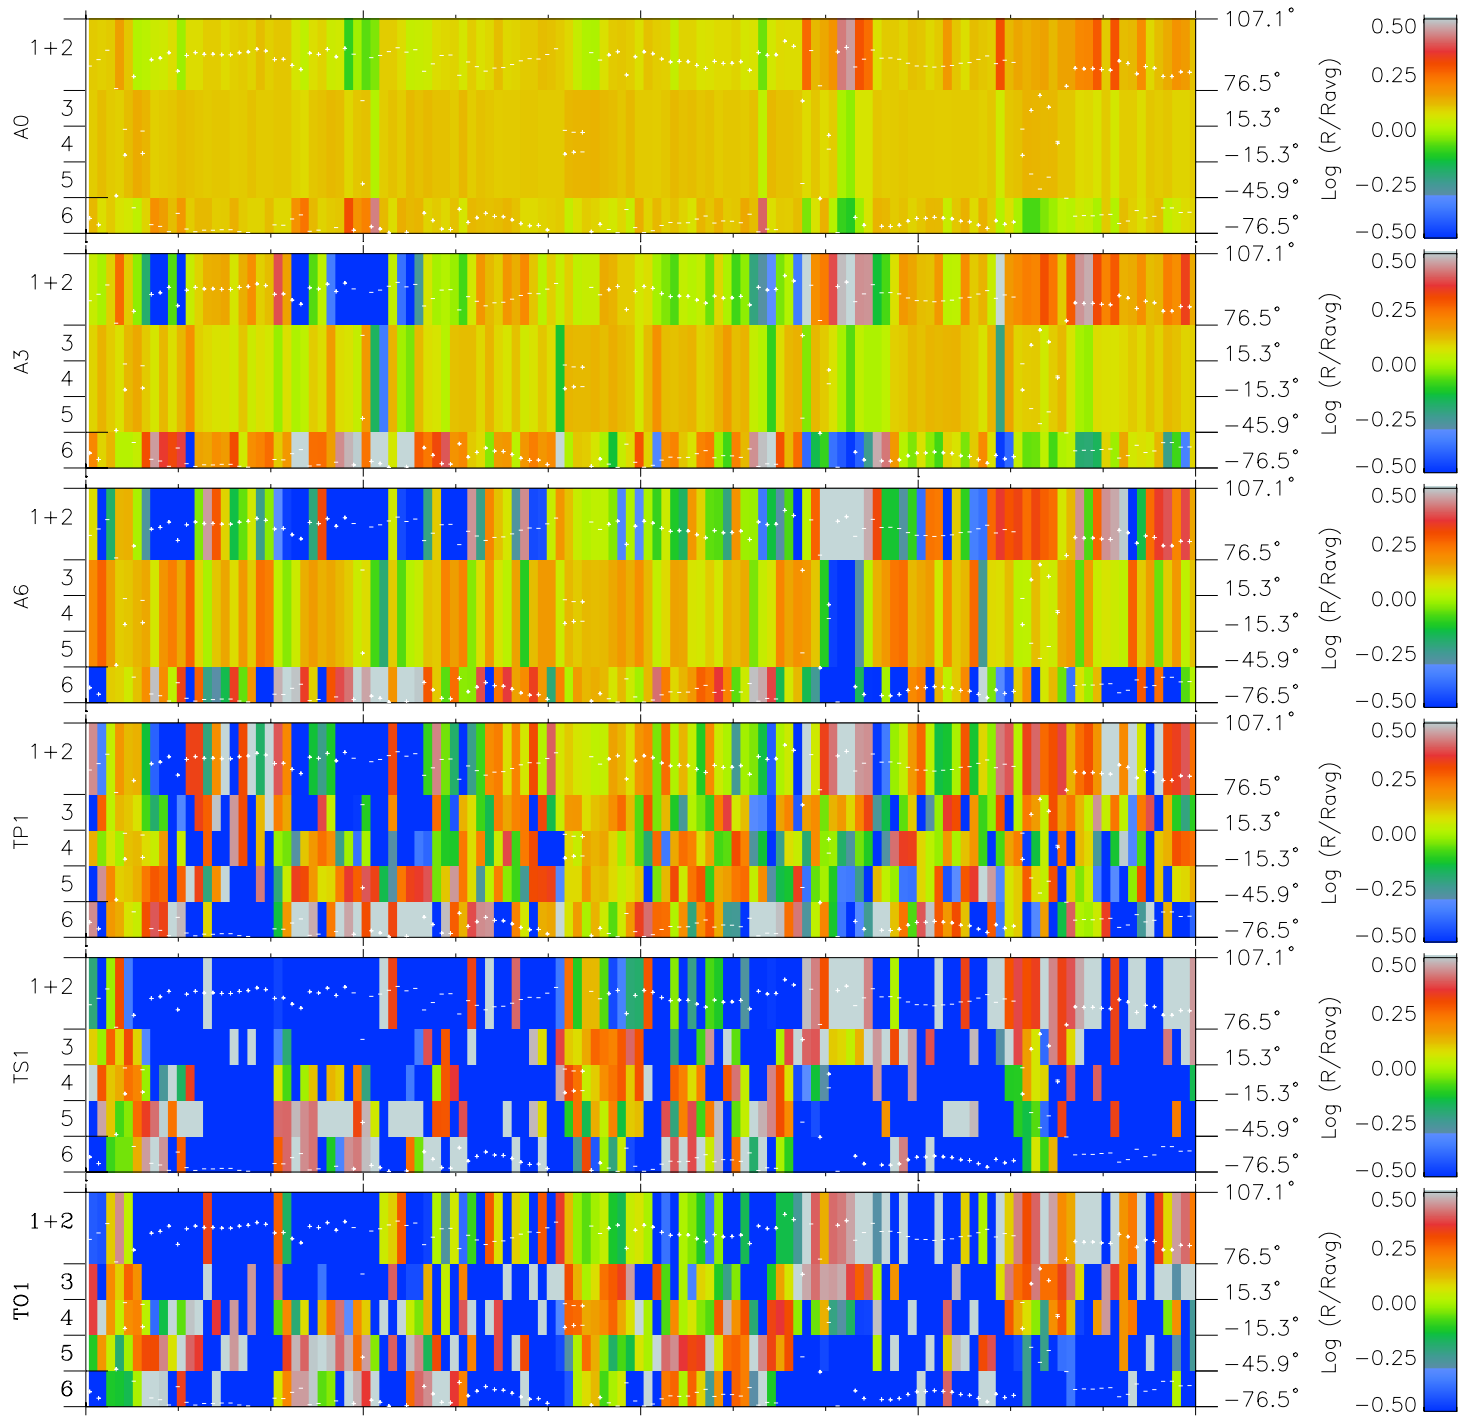

Galileo EPD Real Elevation Anisotropies 96285

Software Version: RTELEV_MEAN V 1.20
 Data Production: 06-03-00
 Plot Production: Fri Sep 14 18:06:59 2001
 Color File: wondr3
 Geofactor File: 1.1

00:00:00 1996-285	285-06	285-12	285-18	00:00:00 1996-286	
+	+	+	+	+	X JSE(R _j)
-70.22	-69.76	-69.31	-68.84	-68.36	Y JSE(R _j)
-87.20	-87.37	-87.53	-87.68	-87.82	Z JSE(R _j)
1.52	1.55	1.57	1.59	1.61	

- ◇ = Jupiter look direction
- = Corotation look direction