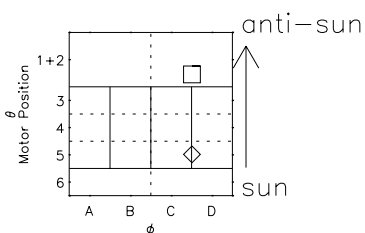

Galileo EPD Real Elevation Anisotropies 96285

Software Version: RTELEV_FLUX V 1.20
Data Production: 06-03-00
Plot Production: Fri Sep 14 18:07:10 2001
Color File: wondr3
Geofactor File: 1.1

00:00:00 1996-285	285-06	285-12	285-18	00:00:00 1996-286	
+	+	+	+	+	X JSE(R _j)
-70.22	-69.76	-69.31	-68.84	-68.36	Y JSE(R _j)
-87.20	-87.37	-87.53	-87.68	-87.82	Z JSE(R _j)
1.52	1.55	1.57	1.59	1.61	

- ◇ = Jupiter look direction
- = Corotation look direction