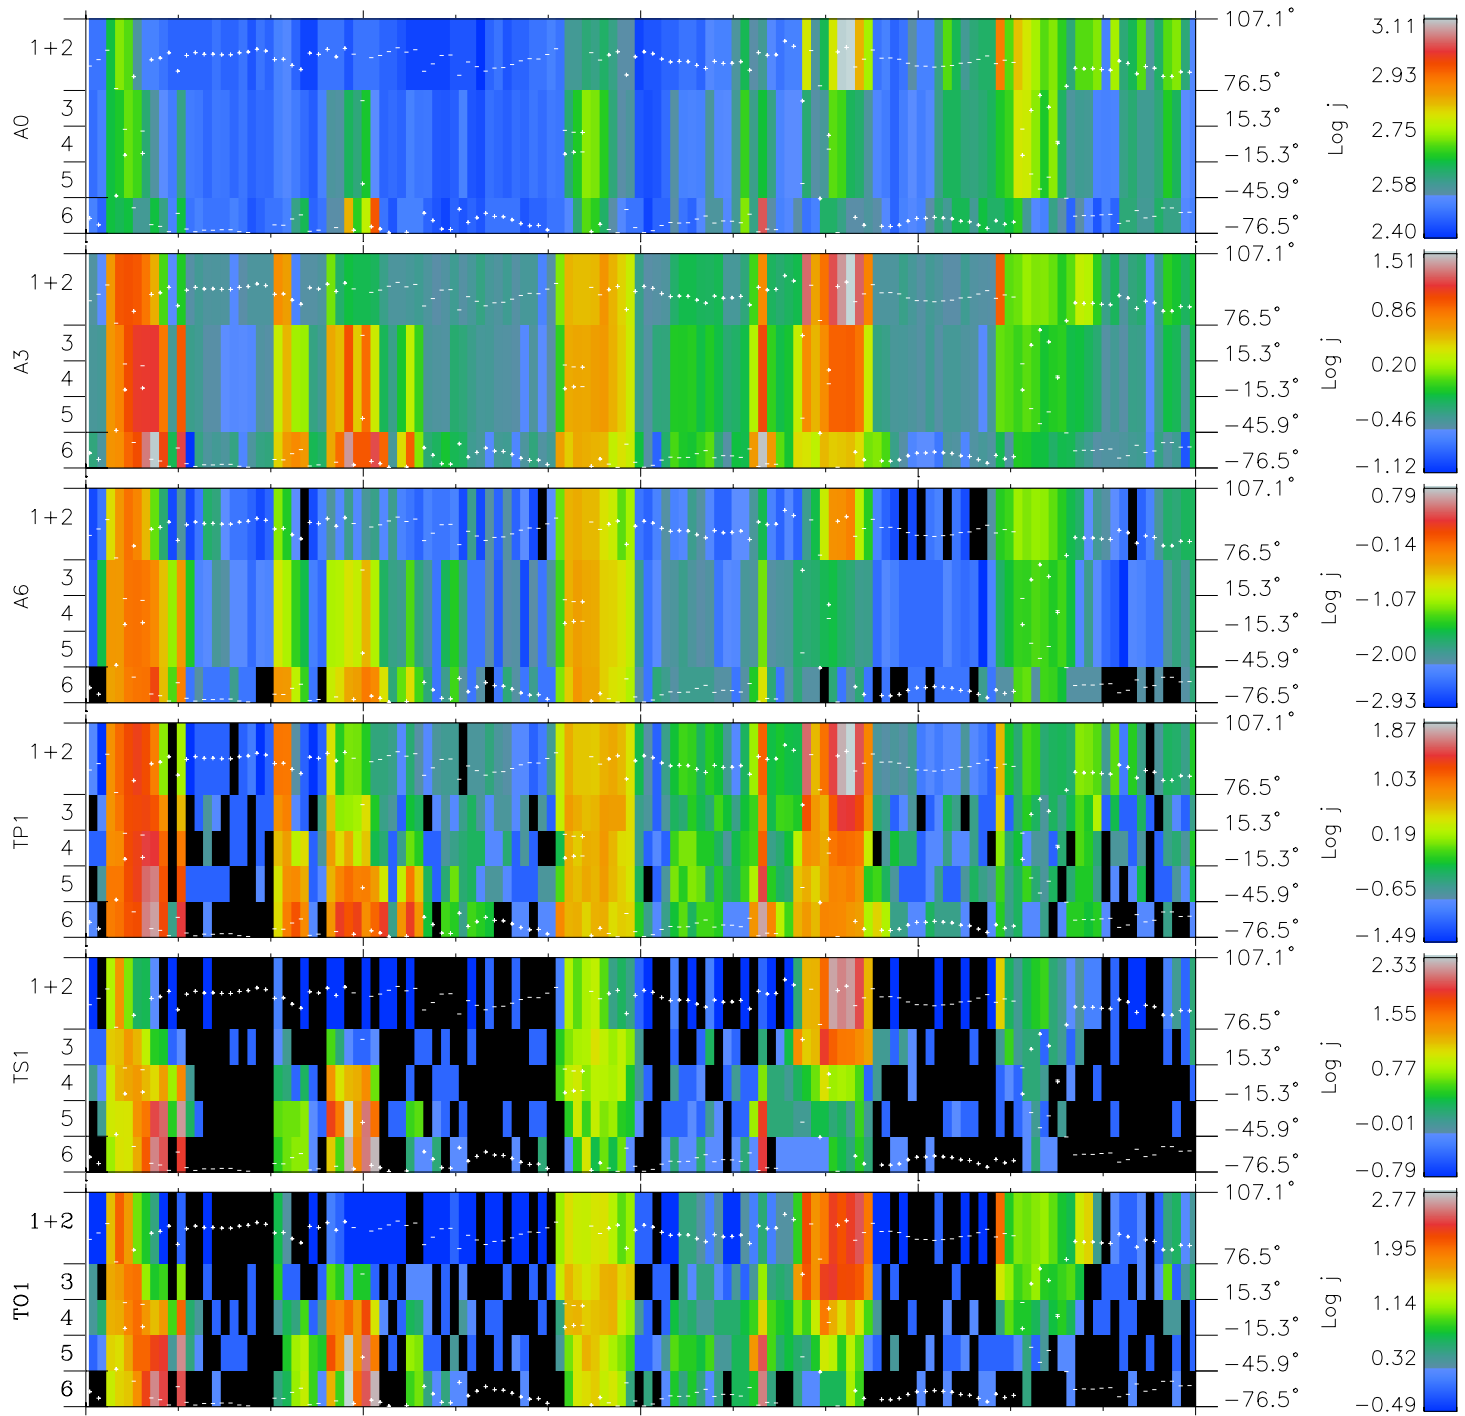

Galileo EPD Real Elevation Anisotropies 96285

Software Version: RTELEV_FLUX V 1.20
Data Production: 06-03-00
Plot Production: Fri Sep 14 18:07:10 2001
Color File: wondr3
Geofactor File: 1.1

00:00:00 1996-285	285-06	285-12	285-18	00:00:00 1996-286	
+	+	+	+	+	X JSE(R _j)
-70.22	-69.76	-69.31	-68.84	-68.36	Y JSE(R _j)
-87.20	-87.37	-87.53	-87.68	-87.82	Z JSE(R _j)
1.52	1.55	1.57	1.59	1.61	

- ◇ = Jupiter look direction
- = Corotation look direction