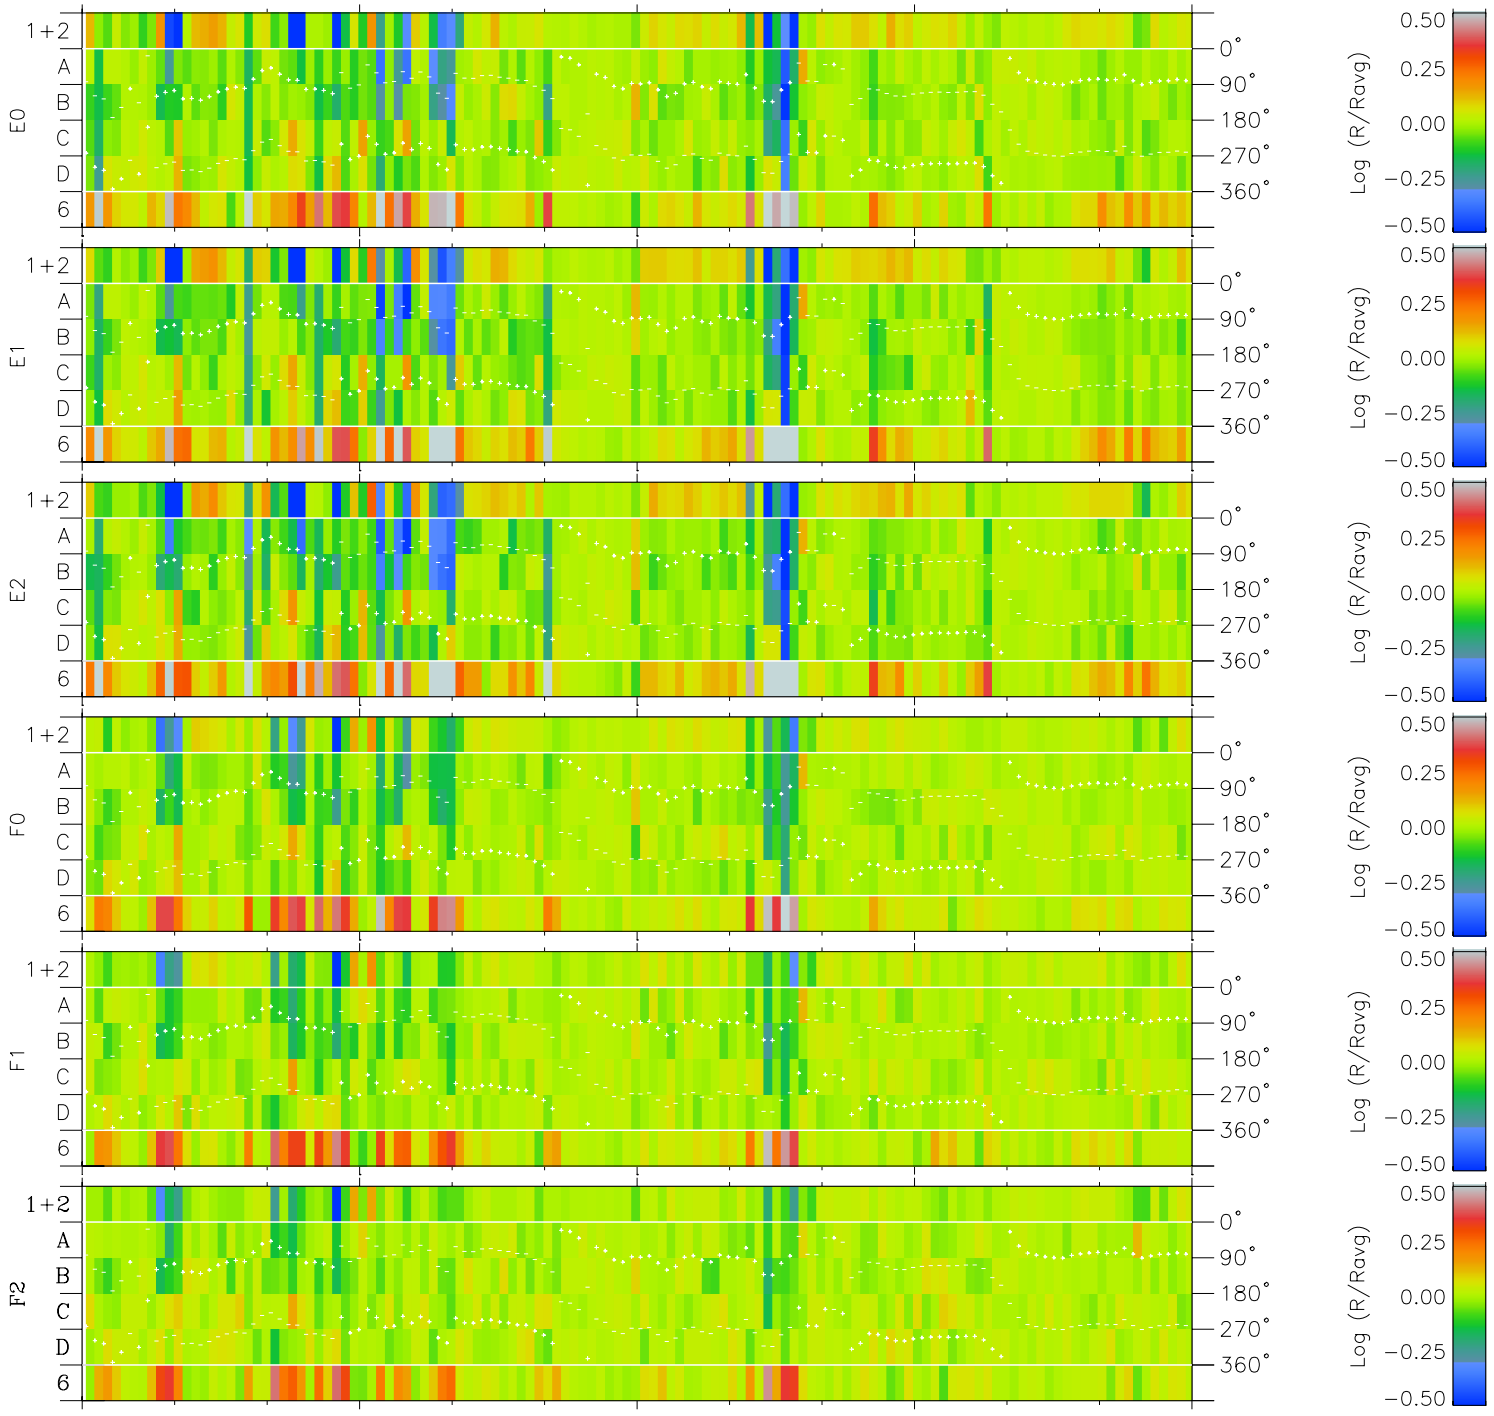

Galileo EPD Real Time Azimuth Anisotropies 96285

Software Version: RTAZIM_MEAN V 1.20
 Data Production: 06-03-00
 Plot Production: Fri Sep 14 18:07:38 2001
 Color File: wondr3
 Geofactor File: 1.1

00:00:00 1996-285	285-06	285-12	285-18	00:00:00 1996-286	
+	+	+	+	+	X JSE(R _j)
-70.22	-69.76	-69.31	-68.84	-68.36	Y JSE(R _j)
-87.20	-87.37	-87.53	-87.68	-87.82	Z JSE(R _j)
1.52	1.55	1.57	1.59	1.61	

◇ = Jupiter look direction
 □ = Corotation look direction