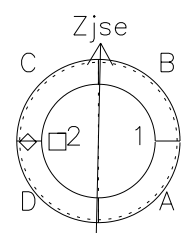

Galileo EPD Real Time Azimuth Anisotropies 96285

Software Version: RTAZIM_MEAN V 1.20
 Data Production: 06-03-00
 Plot Production: Fri Sep 14 18:07:38 2001
 Color File: wondr3
 Geofactor File: 1.1

00:00:00 1996-285	285-06	285-12	285-18	00:00:00 1996-286	
+	+	+	+	+	X JSE(R _j)
-70.22	-69.76	-69.31	-68.84	-68.36	Y JSE(R _j)
-87.20	-87.37	-87.53	-87.68	-87.82	Z JSE(R _j)
1.52	1.55	1.57	1.59	1.61	

◇ = Jupiter look direction
 □ = Corotation look direction