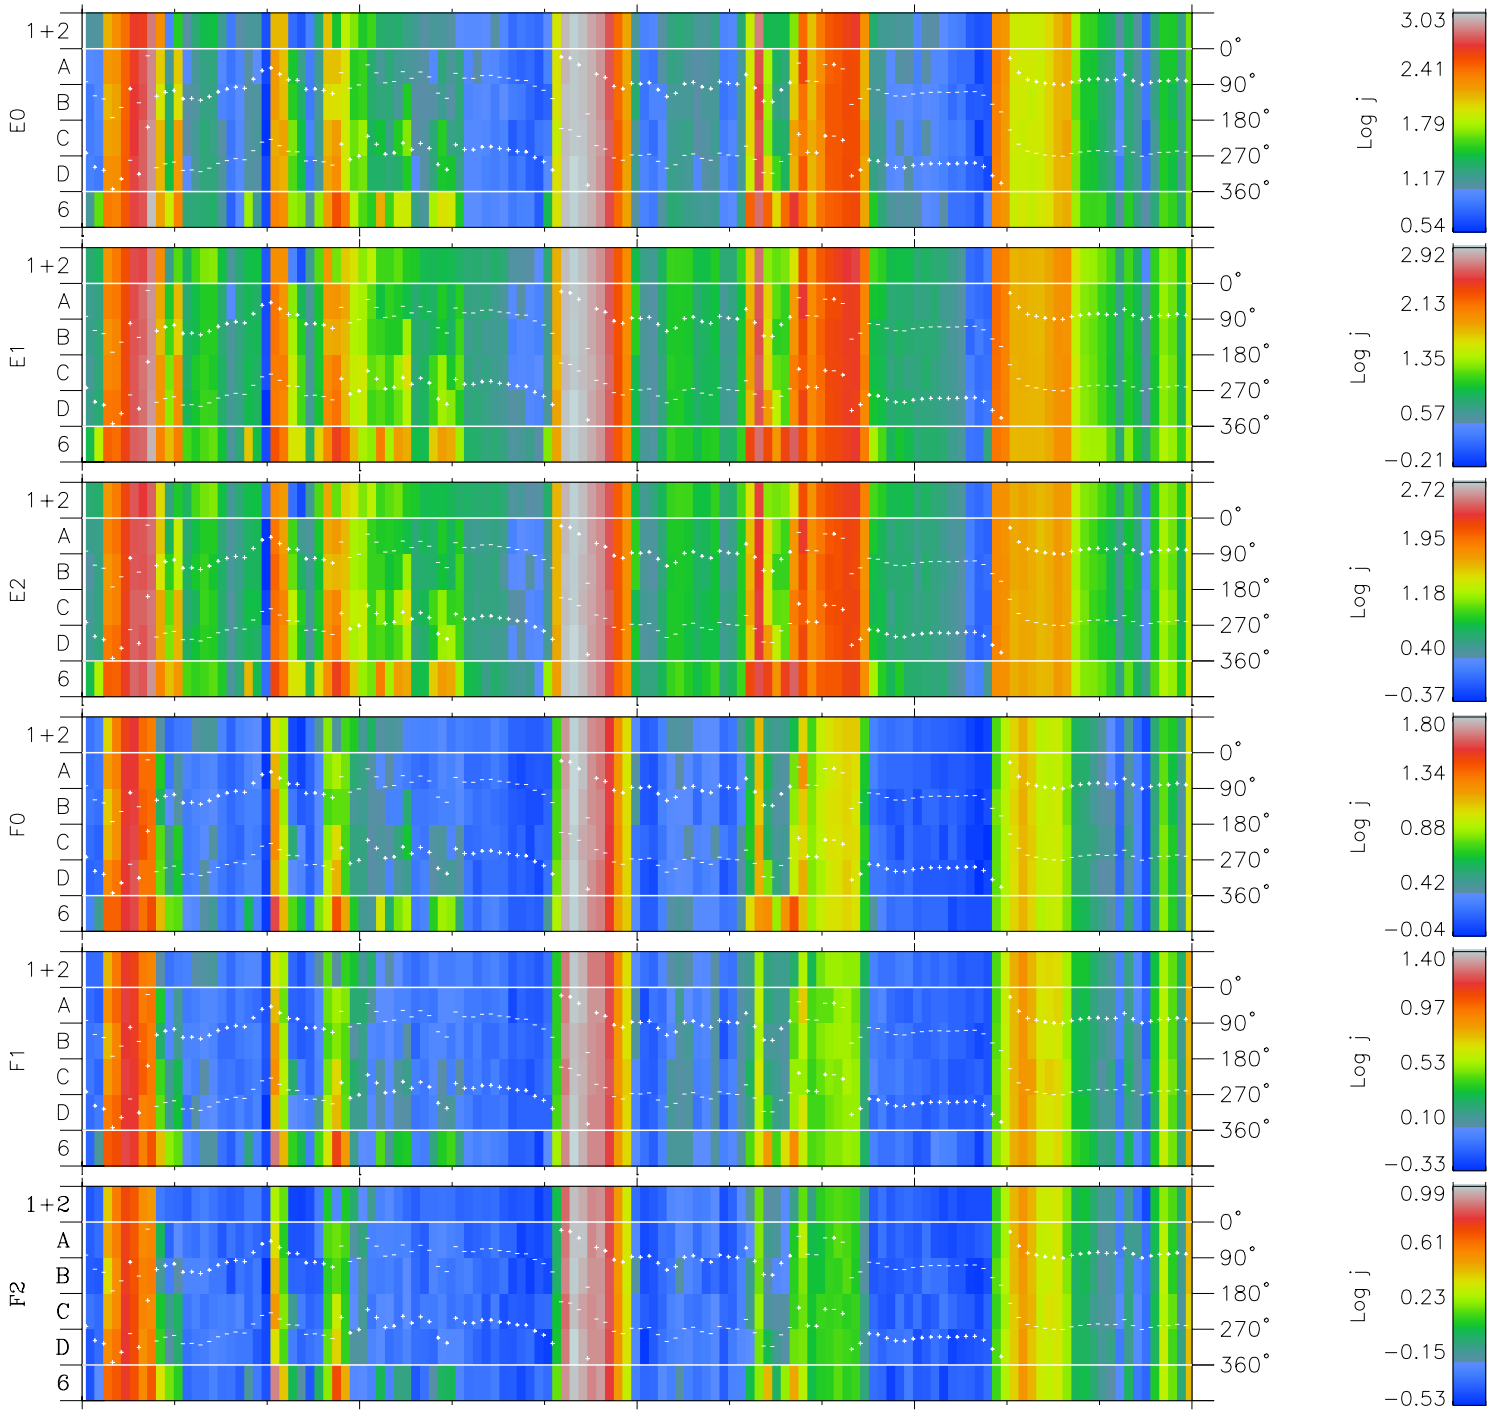

Galileo EPD Real Time Azimuth Anisotropies 96285

Software Version: RTAZIM_FLUX V 1.20
 Data Production: 06-03-00
 Plot Production: Fri Sep 14 18:07:48 2001
 Color File: wondr3
 Geofactor File: 1.1

00:00:00 1996-285	285-06	285-12	285-18	00:00:00 1996-286	
+	+	+	+	+	X JSE(R _j)
-70.22	-69.76	-69.31	-68.84	-68.36	Y JSE(R _j)
-87.20	-87.37	-87.53	-87.68	-87.82	Z JSE(R _j)
1.52	1.55	1.57	1.59	1.61	

◇ = Jupiter look direction
 □ = Corotation look direction