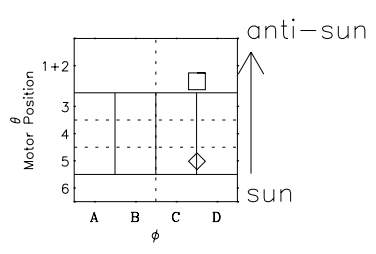

# Galileo EPD Real Time Omni Spectrum 96284

Software Version: RTSPEC\_OMNI V 1.20  
 Data Production: 06-03-00  
 Plot Production: Fri Sep 14 17:57:59 2001  
 Color File: wondr3  
 Geofactor File: 1.1

◇ = Jupiter look direction  
 □ = Corotation look direction