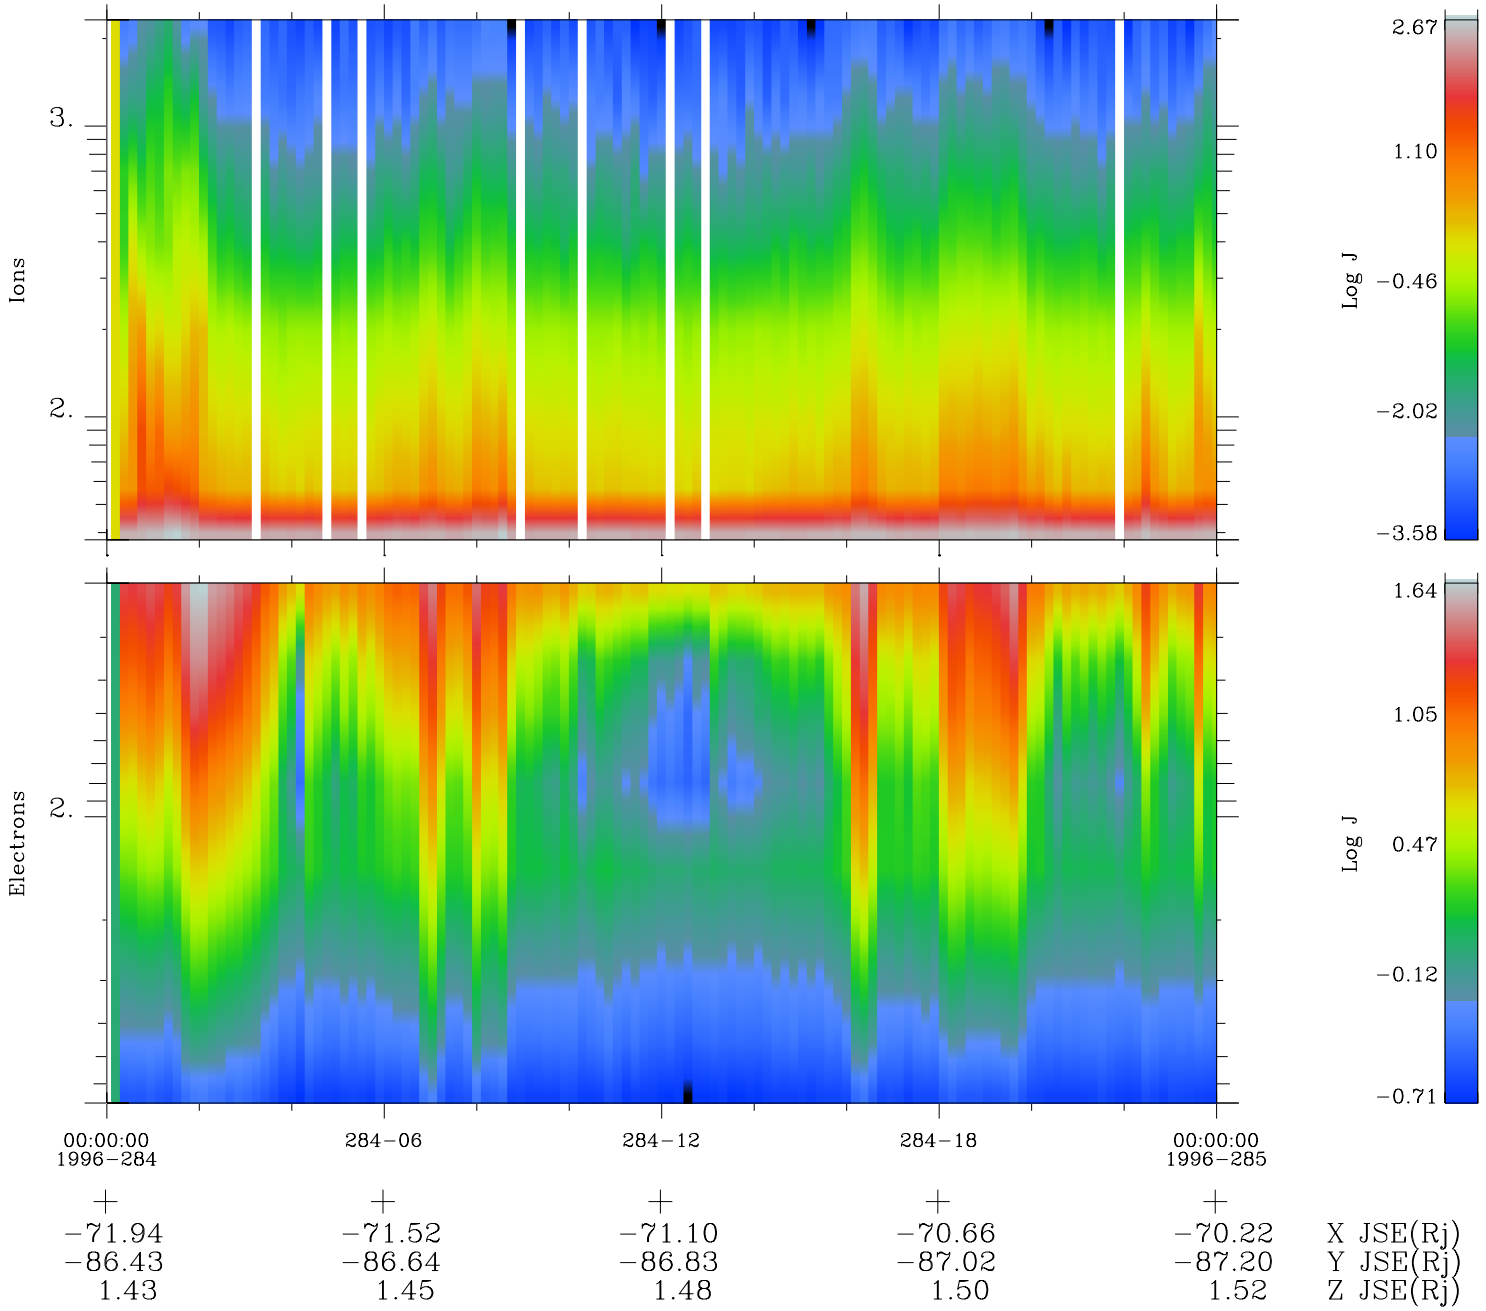

# Galileo EPD Real Time Omni Spectrum 96284

Software Version: RTSPEC\_OMNI V 1.20  
 Data Production: 06-03-00  
 Plot Production: Fri Sep 14 17:57:59 2001  
 Color File: wondr3  
 Geofactor File: 1.1

◇ = Jupiter look direction  
 □ = Corotation look direction